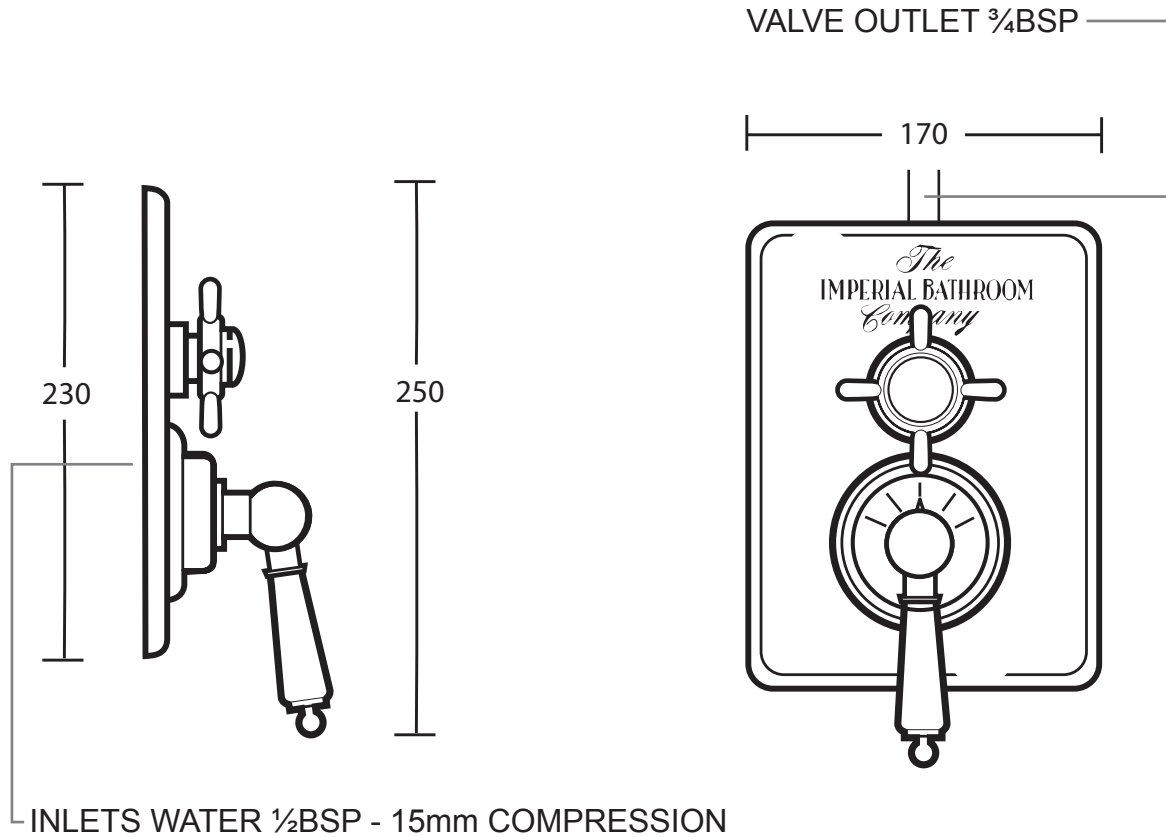

Shower Collection	
Thermostatic Shower Valves	Concealed Victorian thermostatic dual control valve

We recommend that all products are purchased with the assistance of a specialist bathroom retailer and always installed by an experienced installer who is a member of a recognized association. All sizes quoted are nominal: items may vary by plus or minus 2% against the figures quoted. When planning installations where dimensions are critical, it is essential that the space allowed for individual items is physically checked. Imperial Bathrooms can not be held liable for any costs associated with items not fitting in any given area. The contents of this statement are based on information correct at the time of publication. We reserve the right to make alterations and changes in product characteristics, fixing, packaging, operation etc at any time without notice.