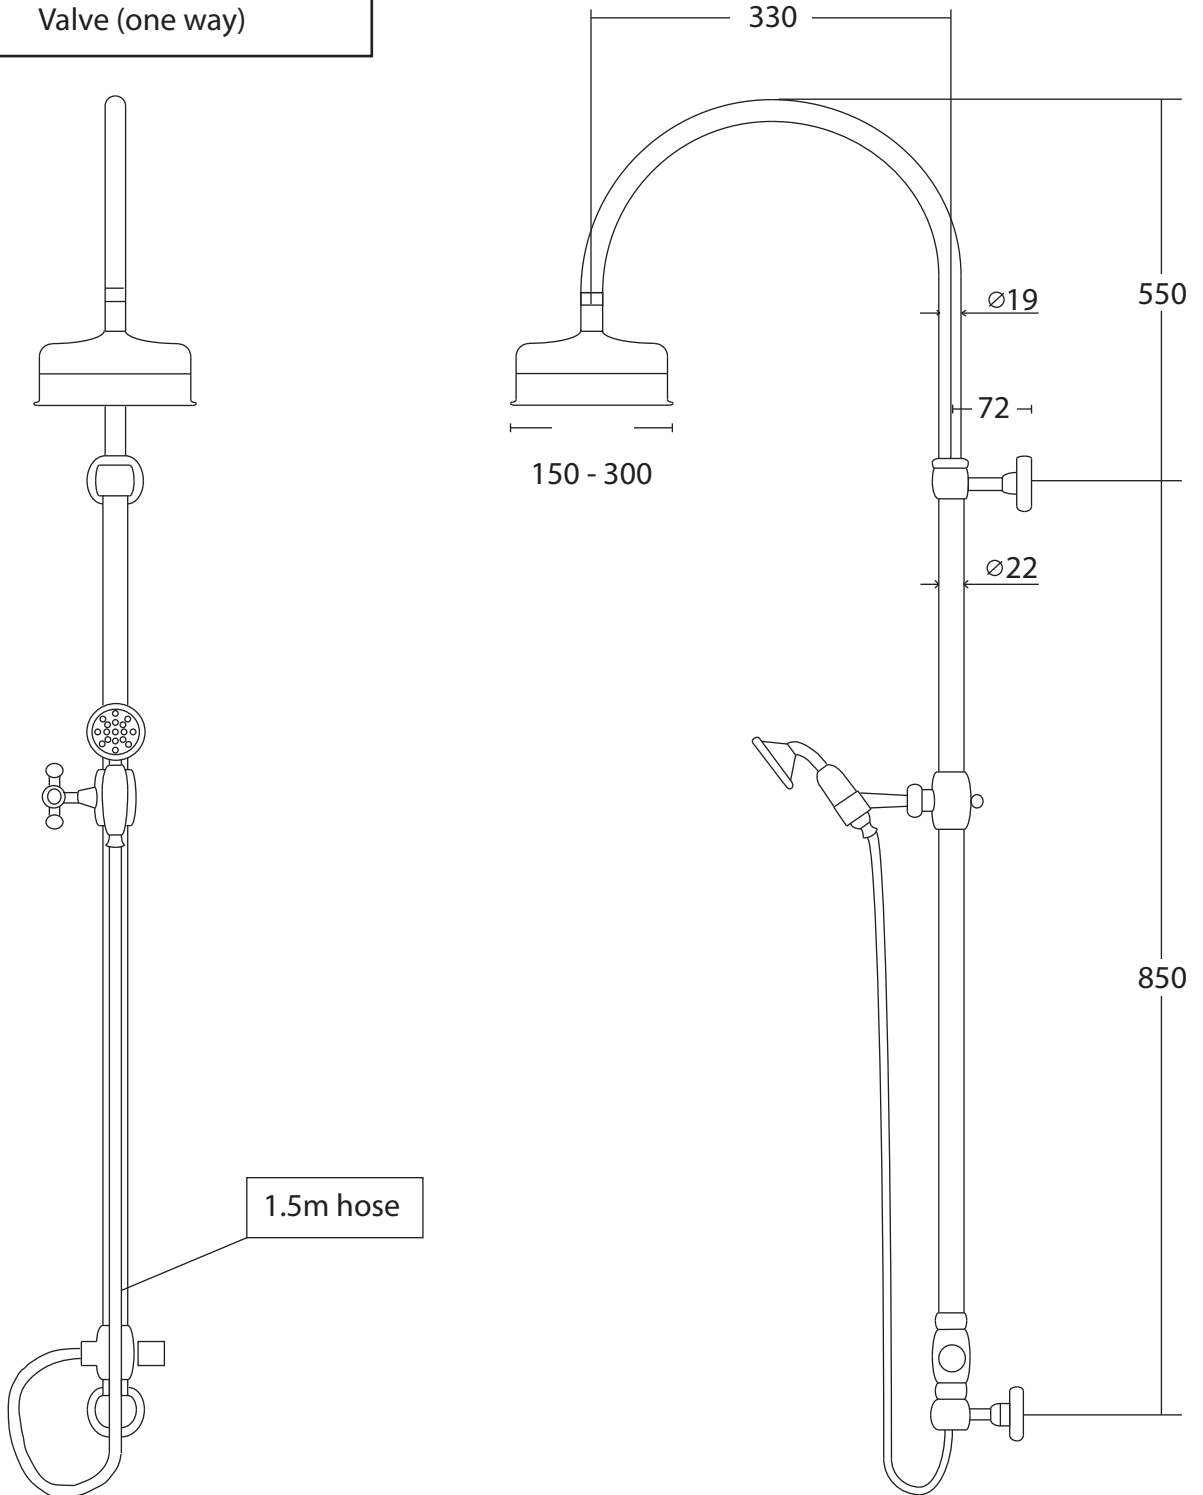

## Brassware Collection

Edwardian

Rigid Riser with Handset/Div with Traditional Rose Head (150-300mm/6")

For use with Concealed Shower Valve (one way)

We recommend that all products are purchased with the assistance of a specialist bathroom retailer and always installed by an experienced installer who is a member of a recognized association. All sizes quoted are nominal: items may vary by plus or minus 2% against the figures quoted. When planning installations where dimensions are critical, it is essential that the space allowed for individual items is physically checked. Imperial Bathrooms can not be held liable for any costs associated with items not fitting in any given area. The contents of this statement are based on information correct at the time of publication. We reserve the right to make alterations and changes in product characteristics, fixing, packaging, operation etc at any time without notice.