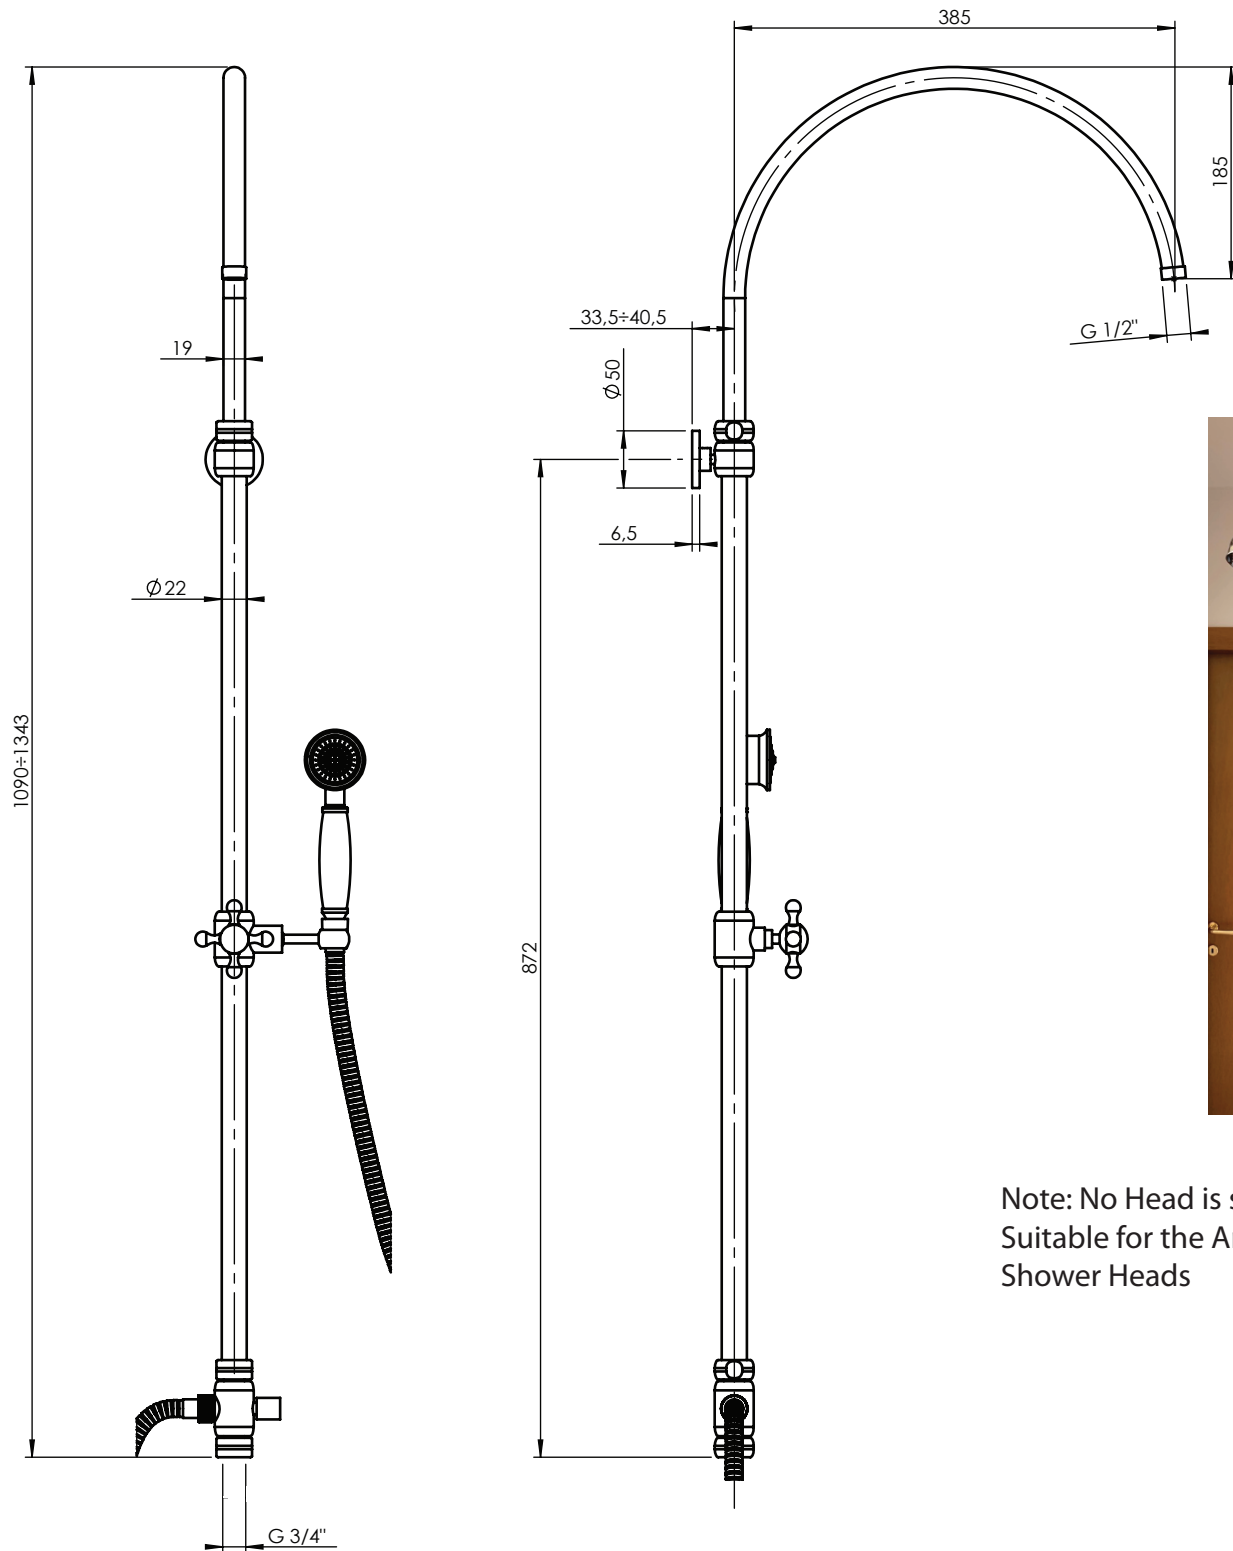

## Furniture Collection

Westminster

Exposed thermostatic control valve Riser Kit 2020

Note: No Head is supplied in the box  
Suitable for the Amena and Dart  
Shower Heads

We recommend that all products are purchased with the assistance of a specialist bathroom retailer and always installed by an experienced installer who is a member of a recognized association. All sizes quoted are nominal: items may vary by plus or minus 2% against the figures quoted. When planning installations where dimensions are critical, it is essential that the space allowed for individual items is physically checked. Imperial Bathrooms can not be held liable for any costs associated with items not fitting in any given area. The contents of this statement are based on information correct at the time of publication. We reserve the right to make alterations and changes in product characteristics, fixing, packaging, operation etc at any time without notice.