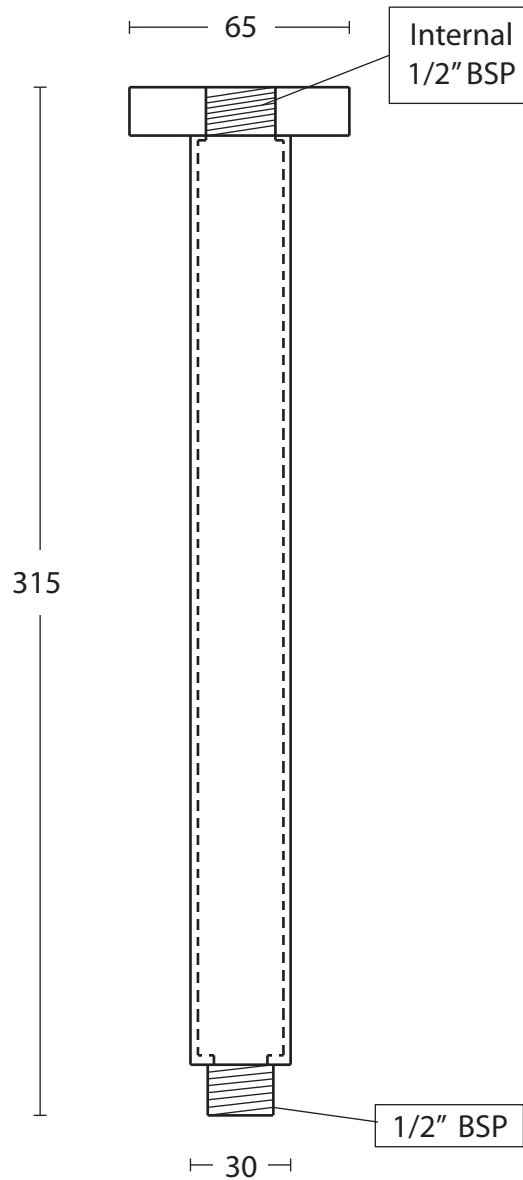

Brassware Collection

Showering

2017 Ceiling Rose Adapter

We recommend that all products are purchased with the assistance of a specialist bathroom retailer and always installed by an experienced installer who is a member of a recognized association. All sizes quoted are nominal: items may vary by plus or minus 2% against the figures quoted. When planning installations where dimensions are critical, it is essential that the space allowed for individual items is physically checked. Imperial Bathrooms can not be held liable for any costs associated with items not fitting in any given area. The contents of this statement are based on information correct at the time of publication. We reserve the right to make alterations and changes in product characteristics, fixing, packaging, operation etc at any time without notice.