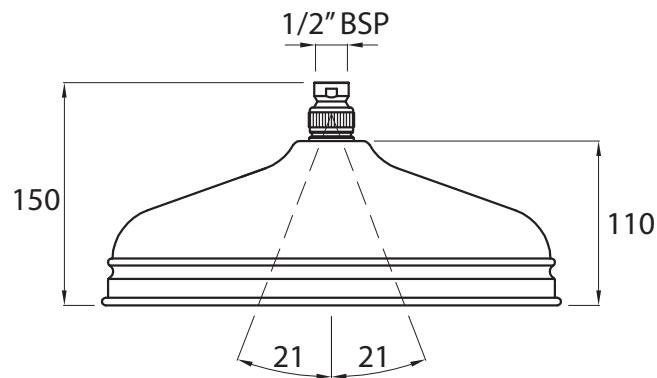

Bath Collection	
Showering	Traditional Rose Head WITH Rubber Nozzle (300mm)

We recommend that all products are purchased with the assistance of a specialist bathroom retailer and always installed by an experienced installer who is a member of a recognized association. All sizes quoted are nominal: items may vary by plus or minus 2% against the figures quoted. When planning installations where dimensions are critical, it is essential that the space allowed for individual items is physically checked. Imperial Bathrooms can not be held liable for any costs associated with items not fitting in any given area. The contents of this statement are based on information correct at the time of publication. We reserve the right to make alterations and changes in product characteristics, fixing, packaging, operation etc at any time without notice.