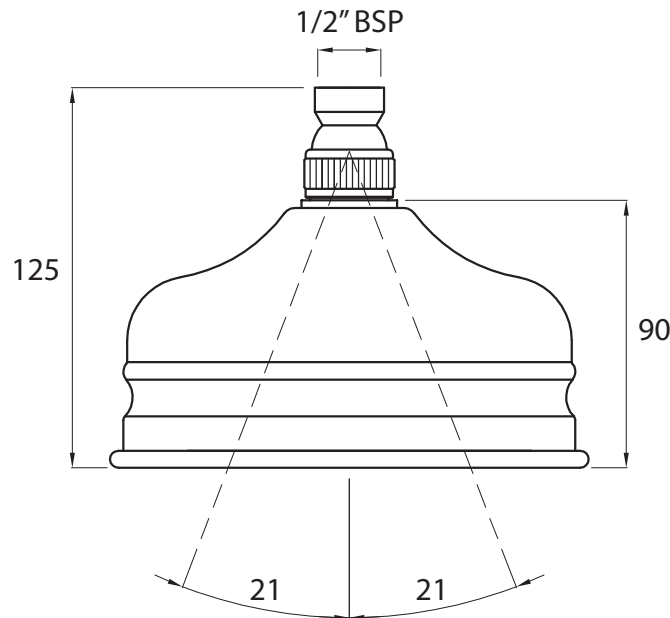

We recommend that all products are purchased with the assistance of a specialist bathroom retailer and always installed by an experienced installer who is a member of a recognized association. All sizes quoted are nominal: items may vary by plus or minus 2% against the figures quoted. When planning installations where dimensions are critical, it is essential that the space allowed for individual items is physically checked. Imperial Bathrooms can not be held liable for any costs associated with items not fitting in any given area. The contents of this statement are based on information correct at the time of publication. We reserve the right to make alterations and changes in product characteristics, fixing, packaging, operation etc at any time without notice.

For further information on fitting guidelines, Terms and Conditions and Warrantee details, please refer to the back of the 2016 Design Guide or contact Imperial's Customer Service team on 0870 60 61 62 3 or sales@imperial-bathrooms.co.uk