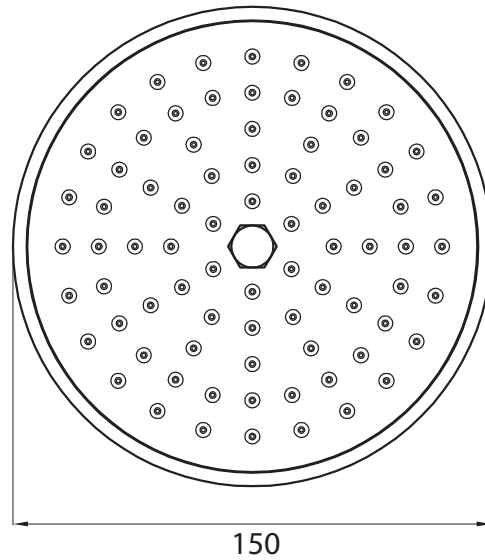

We recommend that all products are purchased with the assistance of a specialist bathroom retailer and always installed by an experienced installer who is a member of a recognized association. All sizes quoted are nominal: items may vary by plus or minus 2% against the figures quoted. When planning installations where dimensions are critical, it is essential that the space allowed for individual items is physically checked. Imperial Bathrooms can not be held liable for any costs associated with items not fitting in any given area. The contents of this statement are based on information correct at the time of publication. We reserve the right to make alterations and changes in product characteristics, fixing, packaging, operation etc at any time without notice.

For further information on fitting guidelines, Terms and Conditions and Warrantee details, please refer to the back of the 2016 Design Guide or contact Imperial's Customer Service team on 0870 60 61 62 3 or sales@imperial-bathrooms.co.uk