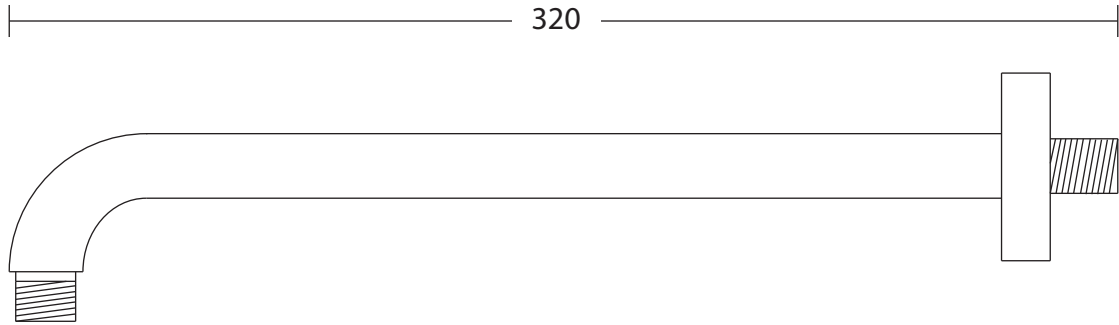

## Brassware Collection

Showering

Round Brass Wall Shower Arm

Imperial recommend the use  
of a 403WL elbow.

We recommend that all products are purchased with the assistance of a specialist bathroom retailer and always installed by an experienced installer who is a member of a recognized association. All sizes quoted are nominal: items may vary by plus or minus 2% against the figures quoted. When planning installations where dimensions are critical, it is essential that the space allowed for individual items is physically checked. Imperial Bathrooms can not be held liable for any costs associated with items not fitting in any given area. The contents of this statement are based on information correct at the time of publication. We reserve the right to make alterations and changes in product characteristics, fixing, packaging, operation etc at any time without notice.