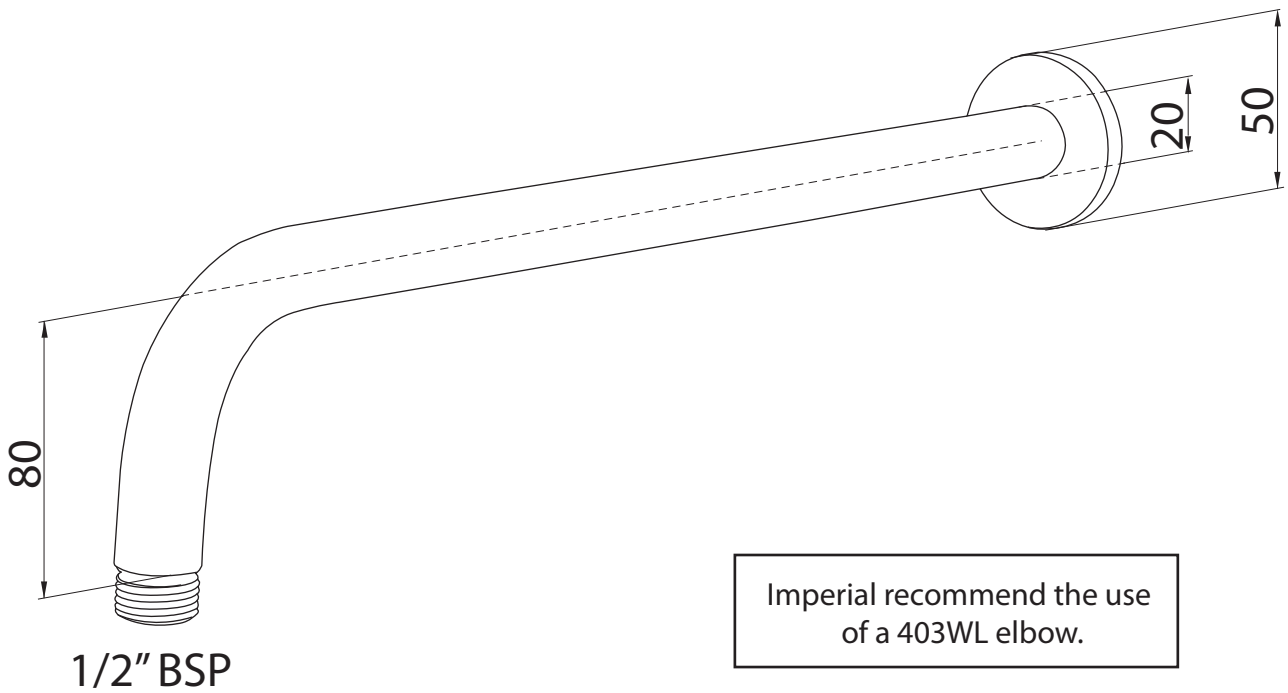

## Brassware Collection

Showering

Round Brass Wall Shower Arm

Imperial recommend the use  
of a 403WL elbow.

We recommend that all products are purchased with the assistance of a specialist bathroom retailer and always installed by an experienced installer who is a member of a recognized association. All sizes quoted are nominal: items may vary by plus or minus 2% against the figures quoted. When planning installations where dimensions are critical, it is essential that the space allowed for individual items is physically checked. Imperial Bathrooms can not be held liable for any costs associated with items not fitting in any given area. The contents of this statement are based on information correct at the time of publication. We reserve the right to make alterations and changes in product characteristics, fixing, packaging, operation etc at any time without notice.