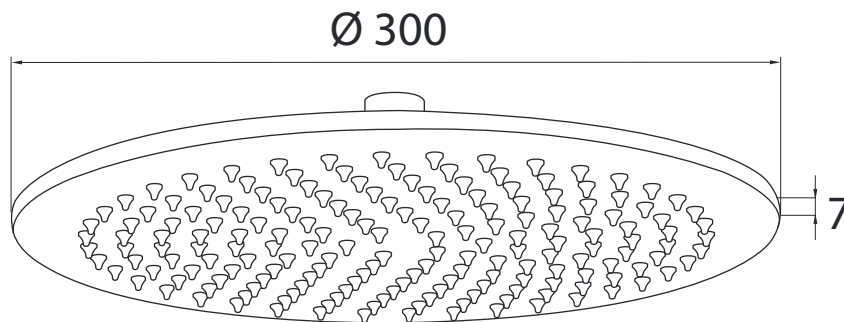

Brassware Collection**Modern Brass Swivel Anti Calc Shower Head (300mm/12")**

We recommend that all products are purchased with the assistance of a specialist bathroom retailer and always installed by an experienced installer who is a member of a recognized association. All sizes quoted are nominal: items may vary by plus or minus 2% against the figures quoted. When planning installations where dimensions are critical, it is essential that the space allowed for individual items is physically checked. Imperial Bathrooms can not be held liable for any costs associated with items not fitting in any given area. The contents of this statement are based on information correct at the time of publication. We reserve the right to make alterations and changes in product characteristics, fixing, packaging, operation etc at any time without notice.