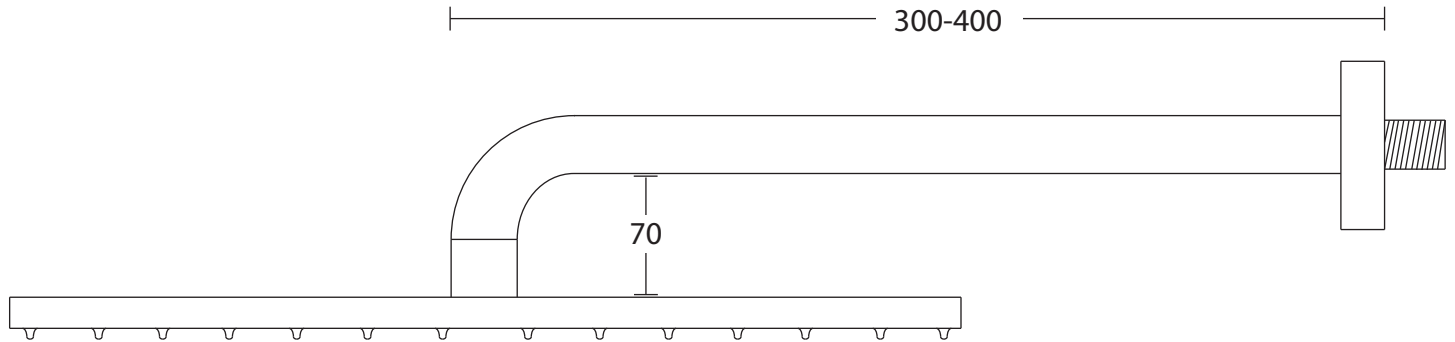

Brassware Collection**Modern Brass Swivel Anti Calc Shower Head (300mm/12")**

We recommend that all products are purchased with the assistance of a specialist bathroom retailer and always installed by an experienced installer who is a member of a recognized association. All sizes quoted are nominal: items may vary by plus or minus 2% against the figures quoted. When planning installations where dimensions are critical, it is essential that the space allowed for individual items is physically checked. Imperial Bathrooms can not be held liable for any costs associated with items not fitting in any given area. The contents of this statement are based on information correct at the time of publication. We reserve the right to make alterations and changes in product characteristics, fixing, packaging, operation etc at any time without notice.