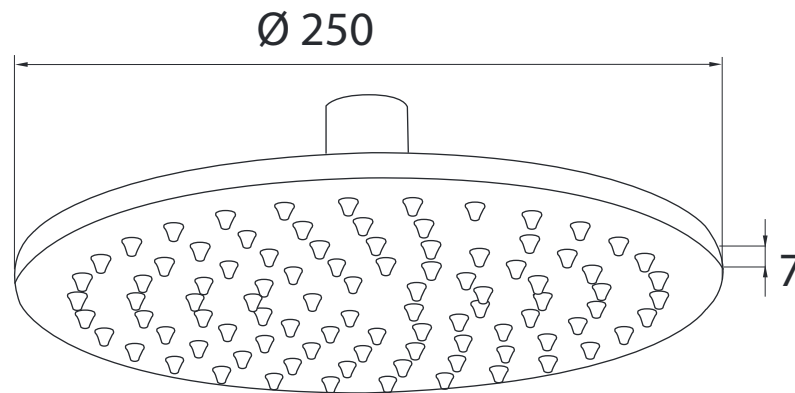

Brassware Collection**Modern Brass Anti Calc Shower Head (250mm/8")**

We recommend that all products are purchased with the assistance of a specialist bathroom retailer and always installed by an experienced installer who is a member of a recognized association. All sizes quoted are nominal: items may vary by plus or minus 2% against the figures quoted. When planning installations where dimensions are critical, it is essential that the space allowed for individual items is physically checked. Imperial Bathrooms can not be held liable for any costs associated with items not fitting in any given area. The contents of this statement are based on information correct at the time of publication. We reserve the right to make alterations and changes in product characteristics, fixing, packaging, operation etc at any time without notice.