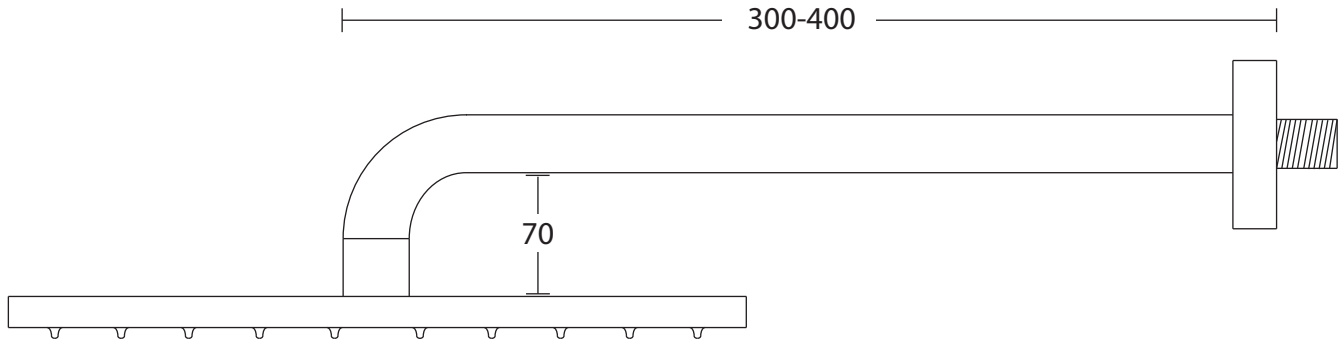

Brassware Collection**Modern Brass Anti Calc Shower Head (250mm/8")**

We recommend that all products are purchased with the assistance of a specialist bathroom retailer and always installed by an experienced installer who is a member of a recognized association. All sizes quoted are nominal: items may vary by plus or minus 2% against the figures quoted. When planning installations where dimensions are critical, it is essential that the space allowed for individual items is physically checked. Imperial Bathrooms can not be held liable for any costs associated with items not fitting in any given area. The contents of this statement are based on information correct at the time of publication. We reserve the right to make alterations and changes in product characteristics, fixing, packaging, operation etc at any time without notice.