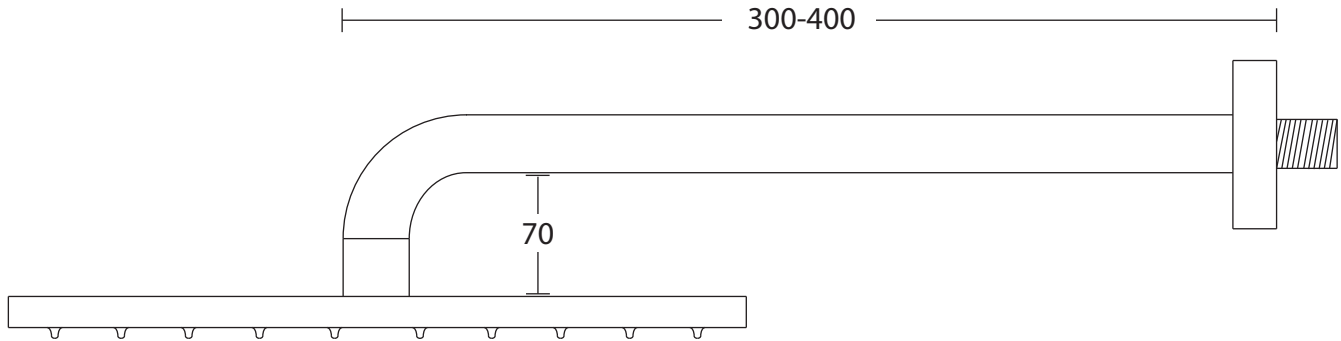

Brassware Collection**Modern Brass Anti Calc Shower Head (200mm/8")**

We recommend that all products are purchased with the assistance of a specialist bathroom retailer and always installed by an experienced installer who is a member of a recognized association. All sizes quoted are nominal: items may vary by plus or minus 2% against the figures quoted. When planning installations where dimensions are critical, it is essential that the space allowed for individual items is physically checked. Imperial Bathrooms can not be held liable for any costs associated with items not fitting in any given area. The contents of this statement are based on information correct at the time of publication. We reserve the right to make alterations and changes in product characteristics, fixing, packaging, operation etc at any time without notice.