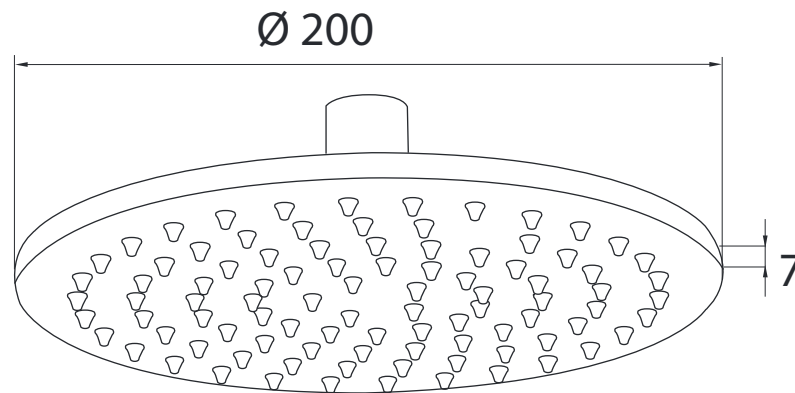

Brassware Collection**Modern Brass Anti Calc Shower Head (200mm/8")**

We recommend that all products are purchased with the assistance of a specialist bathroom retailer and always installed by an experienced installer who is a member of a recognized association. All sizes quoted are nominal: items may vary by plus or minus 2% against the figures quoted. When planning installations where dimensions are critical, it is essential that the space allowed for individual items is physically checked. Imperial Bathrooms can not be held liable for any costs associated with items not fitting in any given area. The contents of this statement are based on information correct at the time of publication. We reserve the right to make alterations and changes in product characteristics, fixing, packaging, operation etc at any time without notice.