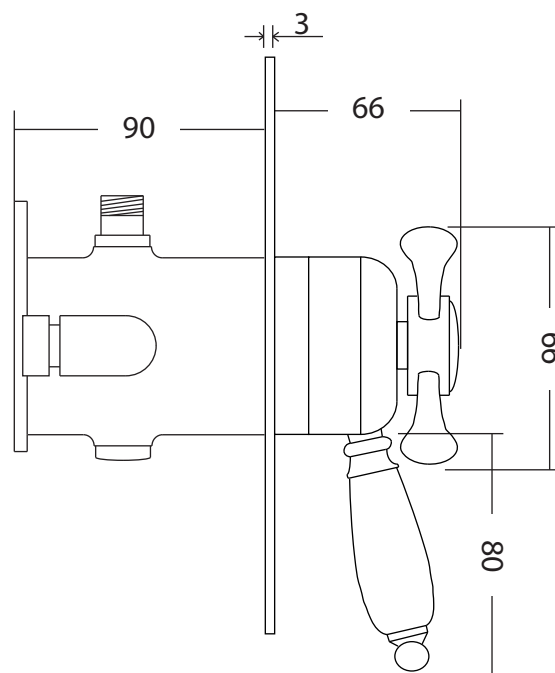

Furniture Collection	
Westminster	Concealed thermostatic control valve

Outlet
1/2" BSP

Inlet
15mm

Recommended Working Pressure
0.5 - 3 bar

We recommend that all products are purchased with the assistance of a specialist bathroom retailer and always installed by an experienced installer who is a member of a recognized association. All sizes quoted are nominal: items may vary by plus or minus 2% against the figures quoted. When planning installations where dimensions are critical, it is essential that the space allowed for individual items is physically checked. Imperial Bathrooms can not be held liable for any costs associated with items not fitting in any given area. The contents of this statement are based on information correct at the time of publication. We reserve the right to make alterations and changes in product characteristics, fixing, packaging, operation etc at any time without notice.

Furniture Collection

Westminster

Concealed thermostatic control valve

We recommend that all products are purchased with the assistance of a specialist bathroom retailer and always installed by an experienced installer who is a member of a recognized association. All sizes quoted are nominal: items may vary by plus or minus 2% against the figures quoted. When planning installations where dimensions are critical, it is essential that the space allowed for individual items is physically checked. Imperial Bathrooms can not be held liable for any costs associated with items not fitting in any given area. The contents of this statement are based on information correct at the time of publication. We reserve the right to make alterations and changes in product characteristics, fixing, packaging, operation etc at any time without notice.