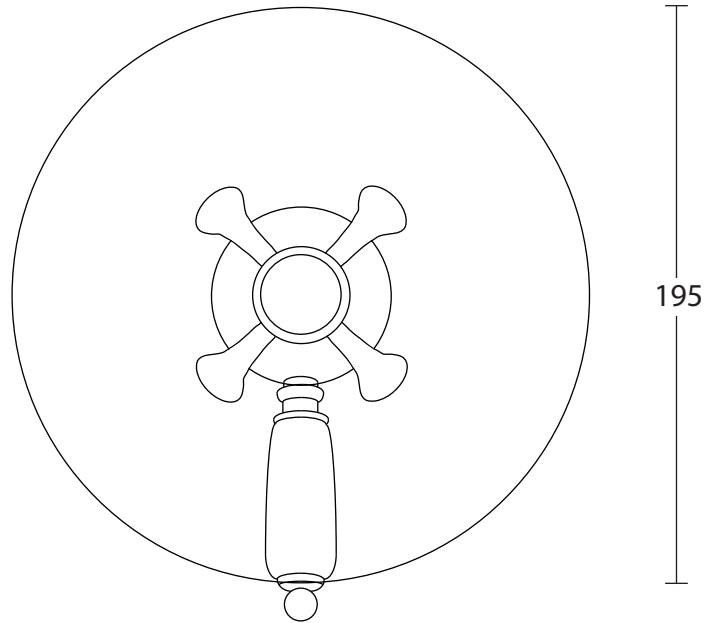

Furniture Collection	
Westminster	Concealed thermostatic control valve

Outlet
1/2" BSP

Inlet
15mm

Recommended Working Pressure
0.5 - 3 bar

We recommend that all products are purchased with the assistance of a specialist bathroom retailer and always installed by an experienced installer who is a member of a recognized association. All sizes quoted are nominal: items may vary by plus or minus 2% against the figures quoted. When planning installations where dimensions are critical, it is essential that the space allowed for individual items is physically checked. Imperial Bathrooms can not be held liable for any costs associated with items not fitting in any given area. The contents of this statement are based on information correct at the time of publication. We reserve the right to make alterations and changes in product characteristics, fixing, packaging, operation etc at any time without notice.