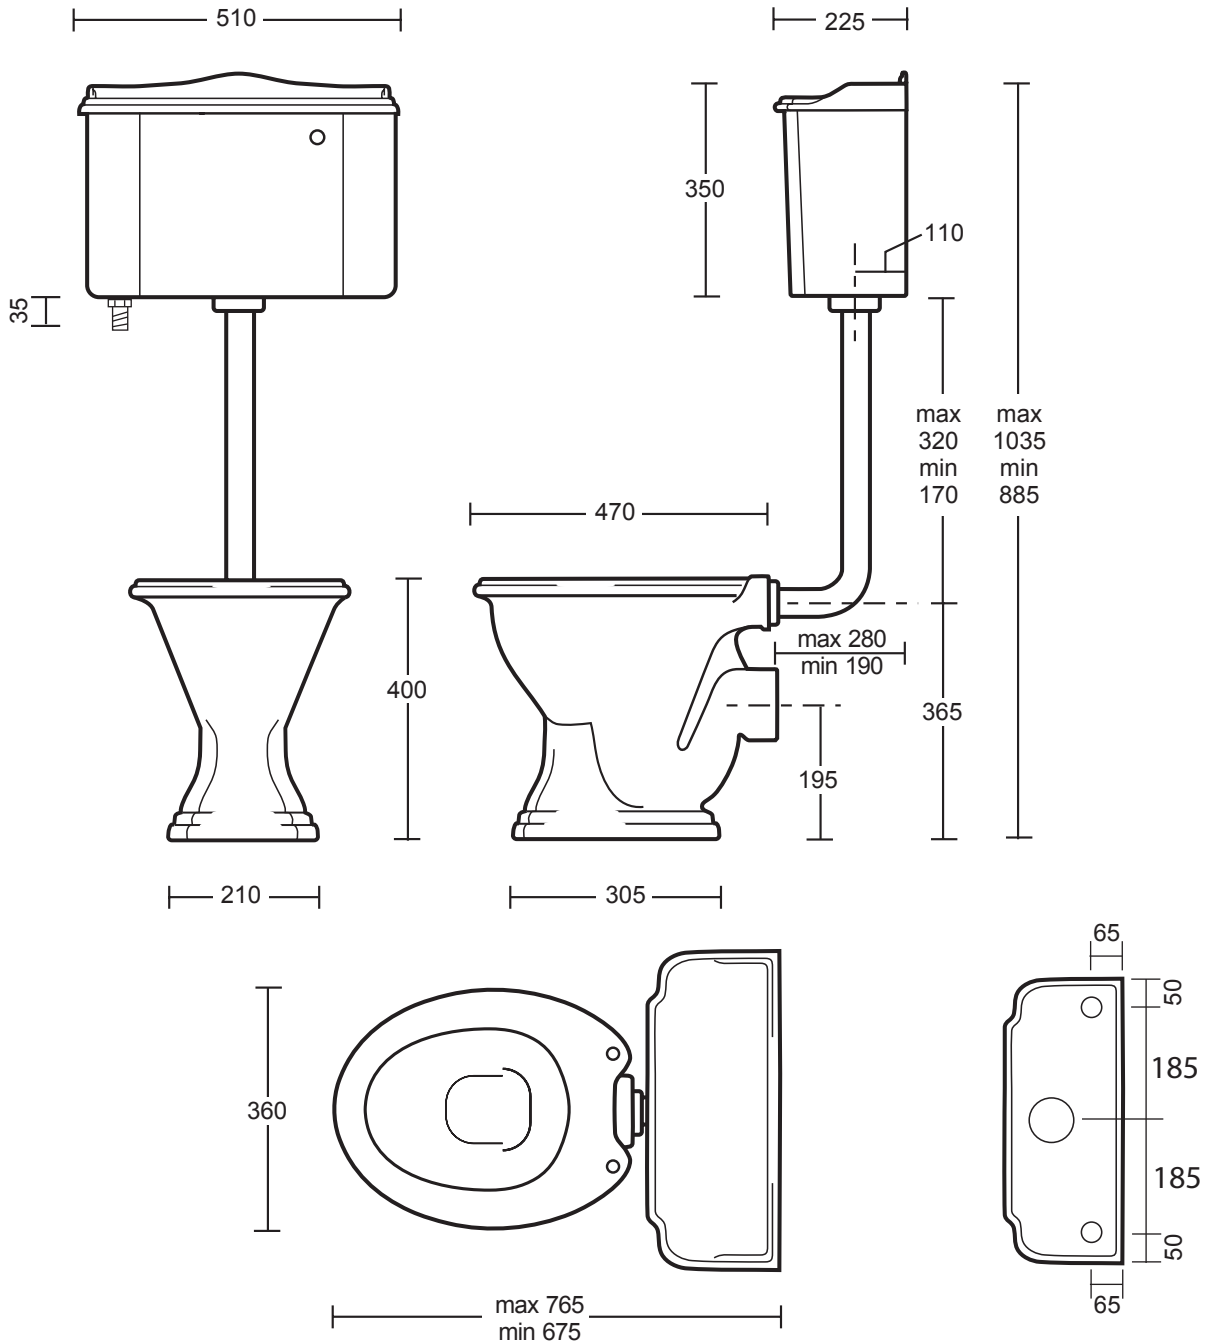

Ceramics Collection	
Drift	Low Level Closet

We recommend that all products are purchased with the assistance of a specialist bathroom retailer and always installed by an experienced installer who is a member of a recognized association. All sizes quoted are nominal: items may vary by plus or minus 2% against the figures quoted. When planning installations where dimensions are critical, it is essential that the space allowed for individual items is physically checked. Imperial Bathrooms can not be held liable for any costs associated with items not fitting in any given area. The contents of this statement are based on information correct at the time of publication. We reserve the right to make alterations and changes in product characteristics, fixing, packaging, operation etc at any time without notice.

Ceramics Collection	
Drift	Low Level Closet With 90 Degree Ceramic Connector

We recommend that all products are purchased with the assistance of a specialist bathroom retailer and always installed by an experienced installer who is a member of a recognized association. All sizes quoted are nominal: items may vary by plus or minus 2% against the figures quoted. When planning installations where dimensions are critical, it is essential that the space allowed for individual items is physically checked. Imperial Bathrooms can not be held liable for any costs associated with items not fitting in any given area. The contents of this statement are based on information correct at the time of publication. We reserve the right to make alterations and changes in product characteristics, fixing, packaging, operation etc at any time without notice.