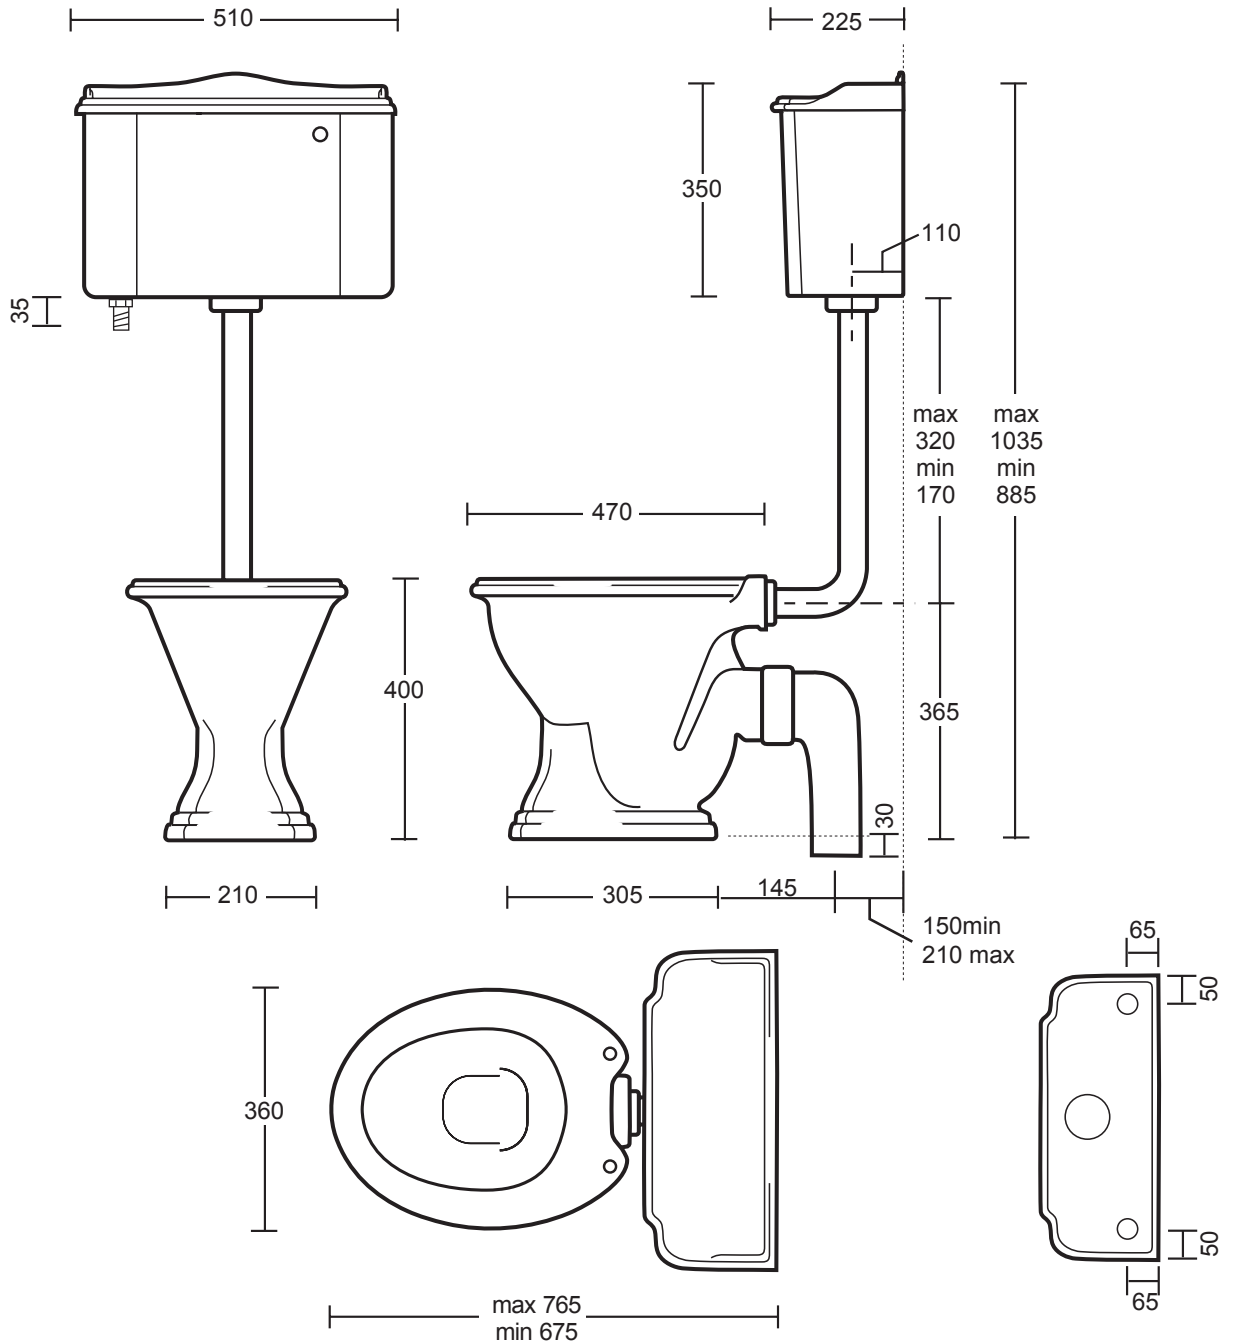

Ceramics Collection	
Drift	Low Level Closet

We recommend that all products are purchased with the assistance of a specialist bathroom retailer and always installed by an experienced installer who is a member of a recognized association. All sizes quoted are nominal: items may vary by plus or minus 2% against the figures quoted. When planning installations where dimensions are critical, it is essential that the space allowed for individual items is physically checked. Imperial Bathrooms can not be held liable for any costs associated with items not fitting in any given area. The contents of this statement are based on information correct at the time of publication. We reserve the right to make alterations and changes in product characteristics, fixing, packaging, operation etc at any time without notice.

Ceramics Collection	
Drift	Low Level Closet With 90 Degree Ceramic Connector

We recommend that all products are purchased with the assistance of a specialist bathroom retailer and always installed by an experienced installer who is a member of a recognized association. All sizes quoted are nominal: items may vary by plus or minus 2% against the figures quoted. When planning installations where dimensions are critical, it is essential that the space allowed for individual items is physically checked. Imperial Bathrooms can not be held liable for any costs associated with items not fitting in any given area. The contents of this statement are based on information correct at the time of publication. We reserve the right to make alterations and changes in product characteristics, fixing, packaging, operation etc at any time without notice.