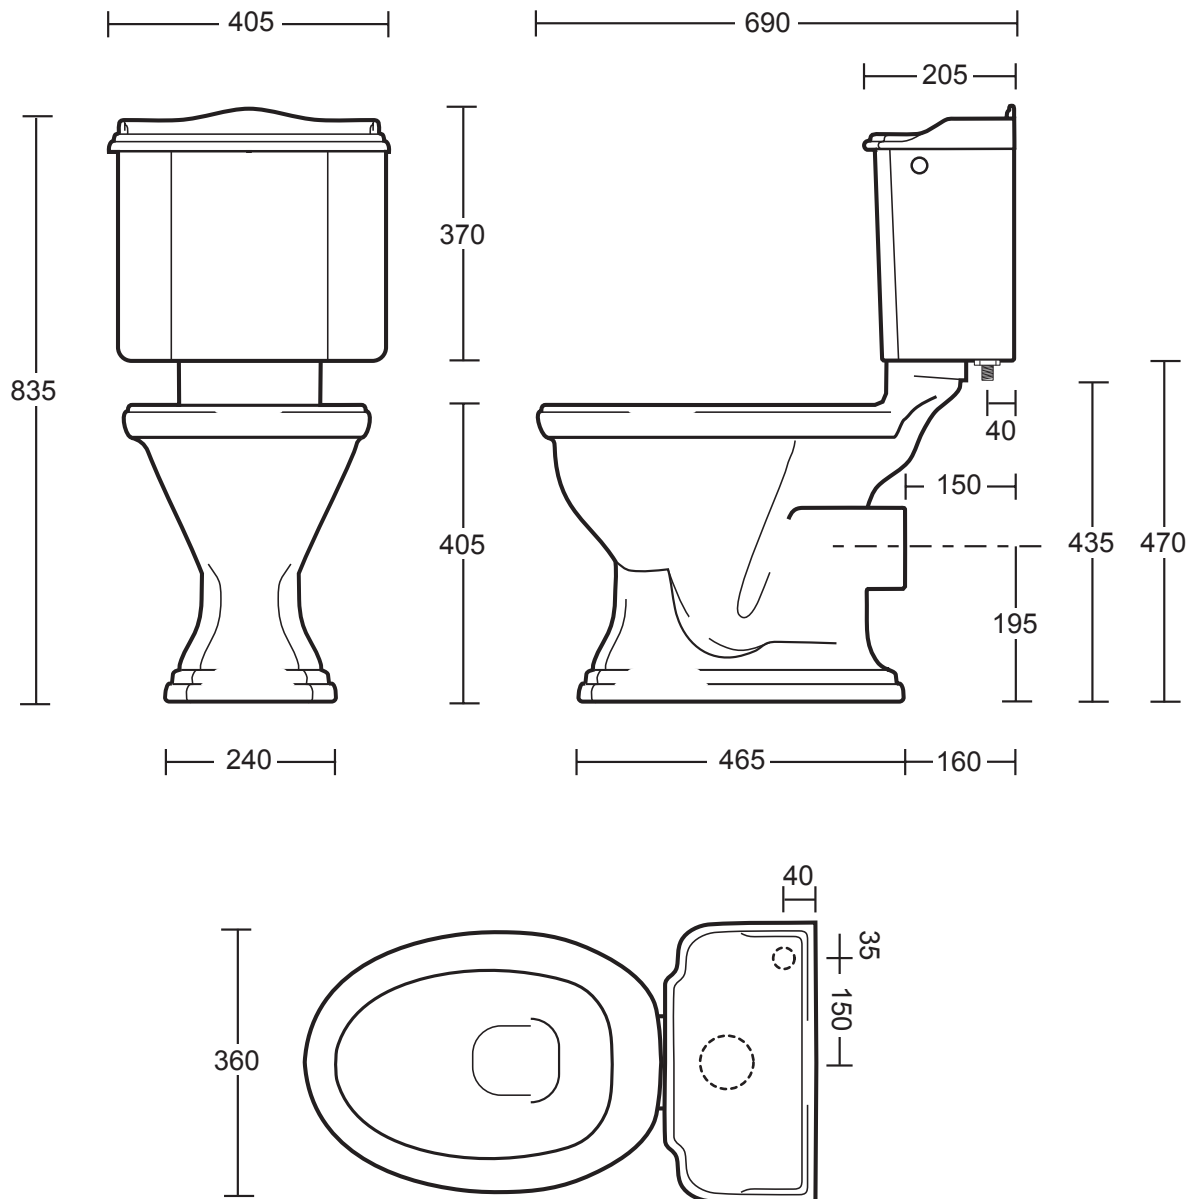

Ceramics Collection	
Drift	Close Coupled Closet

We recommend that all products are purchased with the assistance of a specialist bathroom retailer and always installed by an experienced installer who is a member of a recognized association. All sizes quoted are nominal: items may vary by plus or minus 2% against the figures quoted. When planning installations where dimensions are critical, it is essential that the space allowed for individual items is physically checked. Imperial Bathrooms can not be held liable for any costs associated with items not fitting in any given area. The contents of this statement are based on information correct at the time of publication. We reserve the right to make alterations and changes in product characteristics, fixing, packaging, operation etc at any time without notice.

Luxury Bathroom Solutions

Ceramics Collection

Drift	Close Coupled Closet & 90 Degree Ceramic Connector
-------	--

We recommend that all products are purchased with the assistance of a specialist bathroom retailer and always installed by an experienced installer who is a member of a recognized association. All sizes quoted are nominal: items may vary by plus or minus 2% against the figures quoted. When planning installations where dimensions are critical, it is essential that the space allowed for individual items is physically checked. Imperial Bathrooms can not be held liable for any costs associated with items not fitting in any given area. The contents of this statement are based on information correct at the time of publication. We reserve the right to make alterations and changes in product characteristics, fixing, packaging, operation etc at any time without notice.