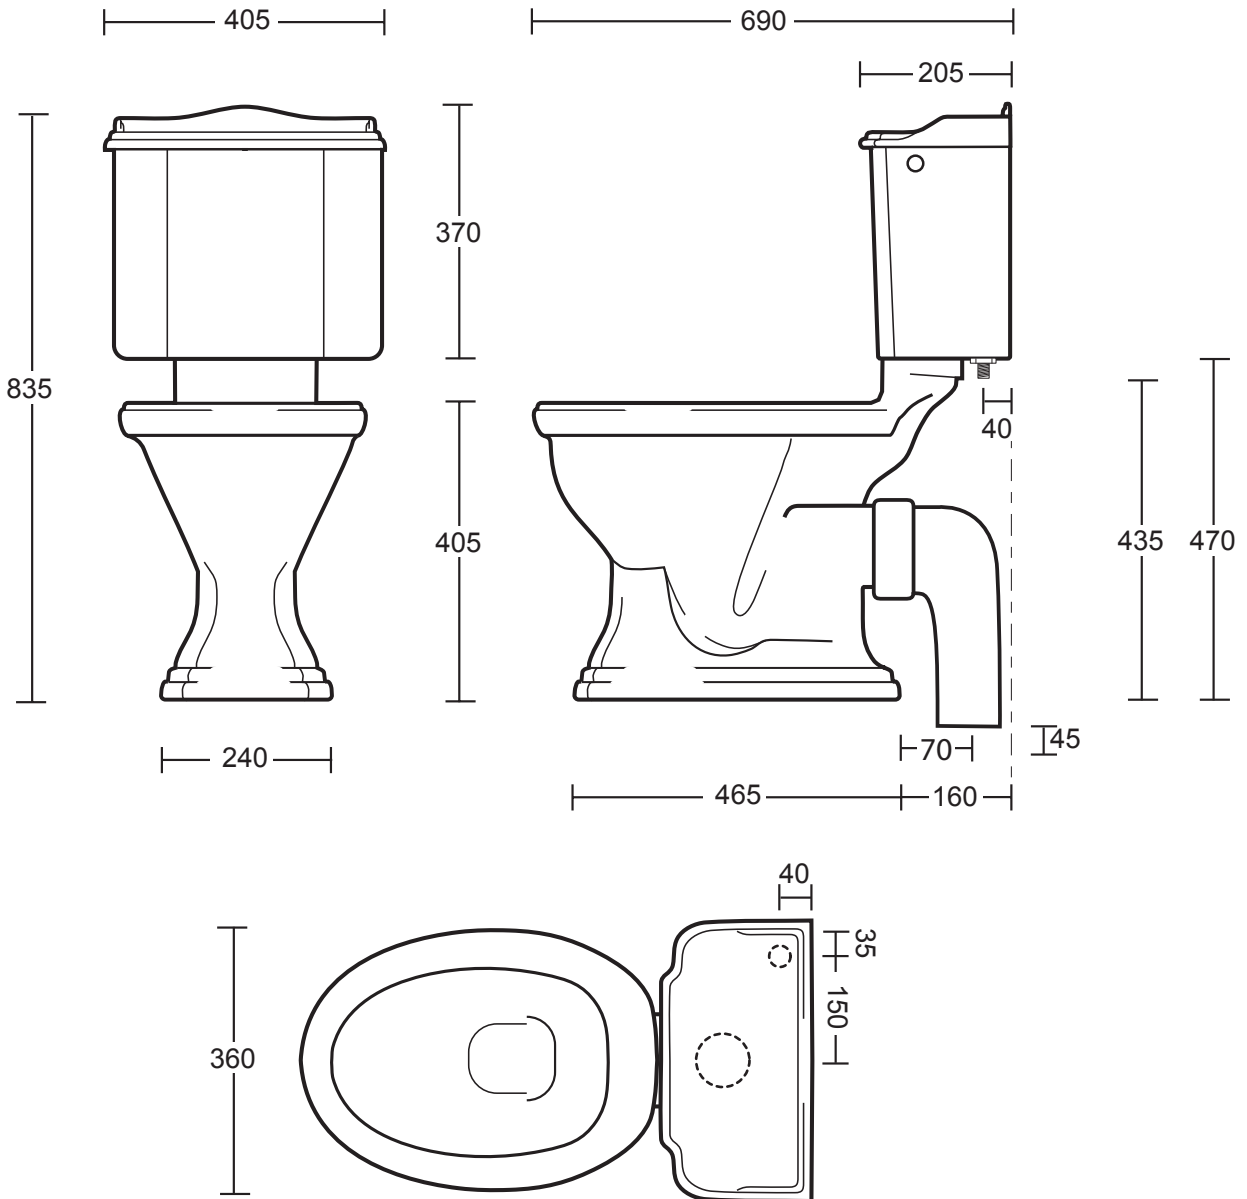

Ceramics Collection	
Drift	Close Coupled Closet

We recommend that all products are purchased with the assistance of a specialist bathroom retailer and always installed by an experienced installer who is a member of a recognized association. All sizes quoted are nominal: items may vary by plus or minus 2% against the figures quoted. When planning installations where dimensions are critical, it is essential that the space allowed for individual items is physically checked. Imperial Bathrooms can not be held liable for any costs associated with items not fitting in any given area. The contents of this statement are based on information correct at the time of publication. We reserve the right to make alterations and changes in product characteristics, fixing, packaging, operation etc at any time without notice.

Luxury Bathroom Solutions

Ceramics Collection

Drift	Close Coupled Closet & 90 Degree Ceramic Connector
-------	--

We recommend that all products are purchased with the assistance of a specialist bathroom retailer and always installed by an experienced installer who is a member of a recognized association. All sizes quoted are nominal: items may vary by plus or minus 2% against the figures quoted. When planning installations where dimensions are critical, it is essential that the space allowed for individual items is physically checked. Imperial Bathrooms can not be held liable for any costs associated with items not fitting in any given area. The contents of this statement are based on information correct at the time of publication. We reserve the right to make alterations and changes in product characteristics, fixing, packaging, operation etc at any time without notice.