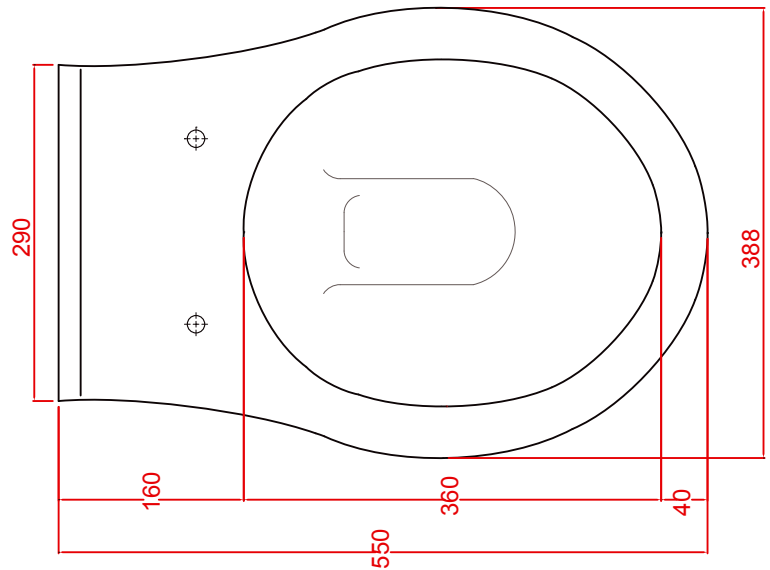

Ceramic Collection	
Drift	Wall Hung WC Pan

We recommend that all products are purchased with the assistance of a specialist bathroom retailer and always installed by an experienced installer who is a member of a recognized association. All sizes quoted are nominal: items may vary by plus minus 2% against the figures quoted. When planning installations where dimensions are critical, it is essential that the space allowed for individual items is physically checked. Imperial Bathrooms cannot be held liable for any costs associated with item not fitting in any given area. The contents of this statement are based on information correct at the time of publication. We reserve the right to make alterations and changes in product characteristics, fixing, packaging, operation etc. at any time without notice.