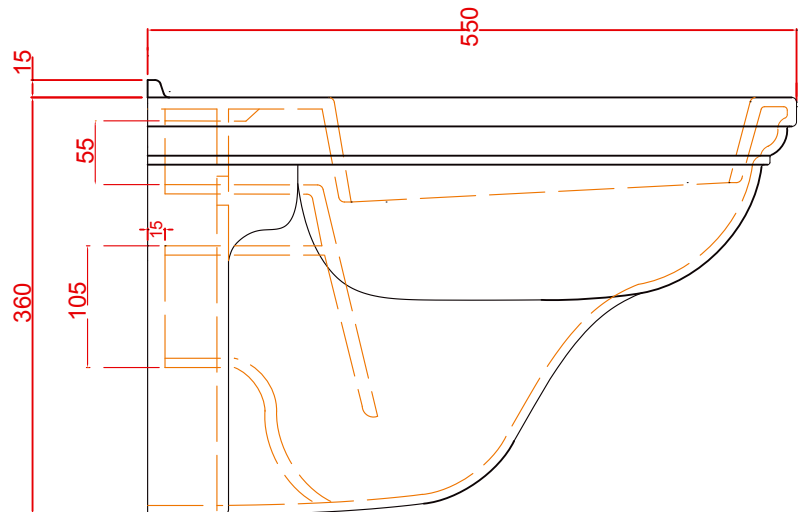

Ceramic Collection	
Drift	Wall Hung WC Pan

We recommend that all products are purchased with the assistance of a specialist bathroom retailer and always installed by an experienced installer who is a member of a recognized association. All sizes quoted are nominal: items may vary by plus minus 2% against the figures quoted. When planning installations where dimensions are critical, it is essential that the space allowed for individual items is physically checked. Imperial Bathrooms cannot be held liable for any costs associated with item not fitting in any given area. The contents of this statement are based on information correct at the time of publication. We reserve the right to make alterations and changes in product characteristics, fixing, packaging, operation etc. at any time without notice.