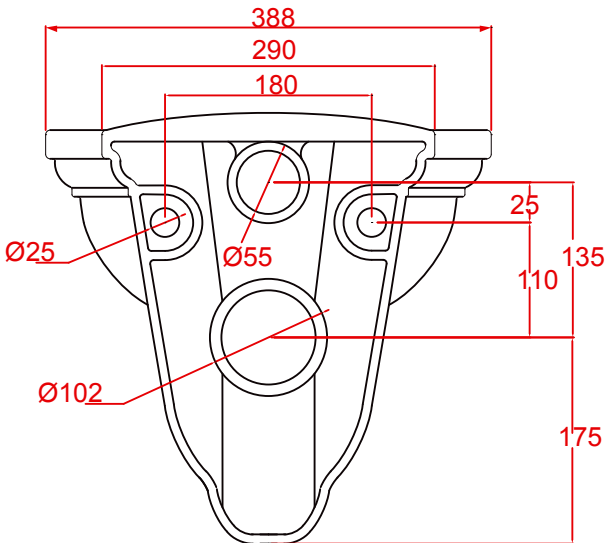

Ceramic Collection	
Drift	Wall Hung WC Pan

We recommend that all products are purchased with the assistance of a specialist bathroom retailer and always installed by an experienced installer who is a member of a recognized association. All sizes quoted are nominal: items may vary by plus minus 2% against the figures quoted. When planning installations where dimensions are critical, it is essential that the space allowed for individual items is physically checked. Imperial Bathrooms cannot be held liable for any costs associated with item not fitting in any given area. The contents of this statement are based on information correct at the time of publication. We reserve the right to make alterations and changes in product characteristics, fixing, packaging, operation etc. at any time without notice.