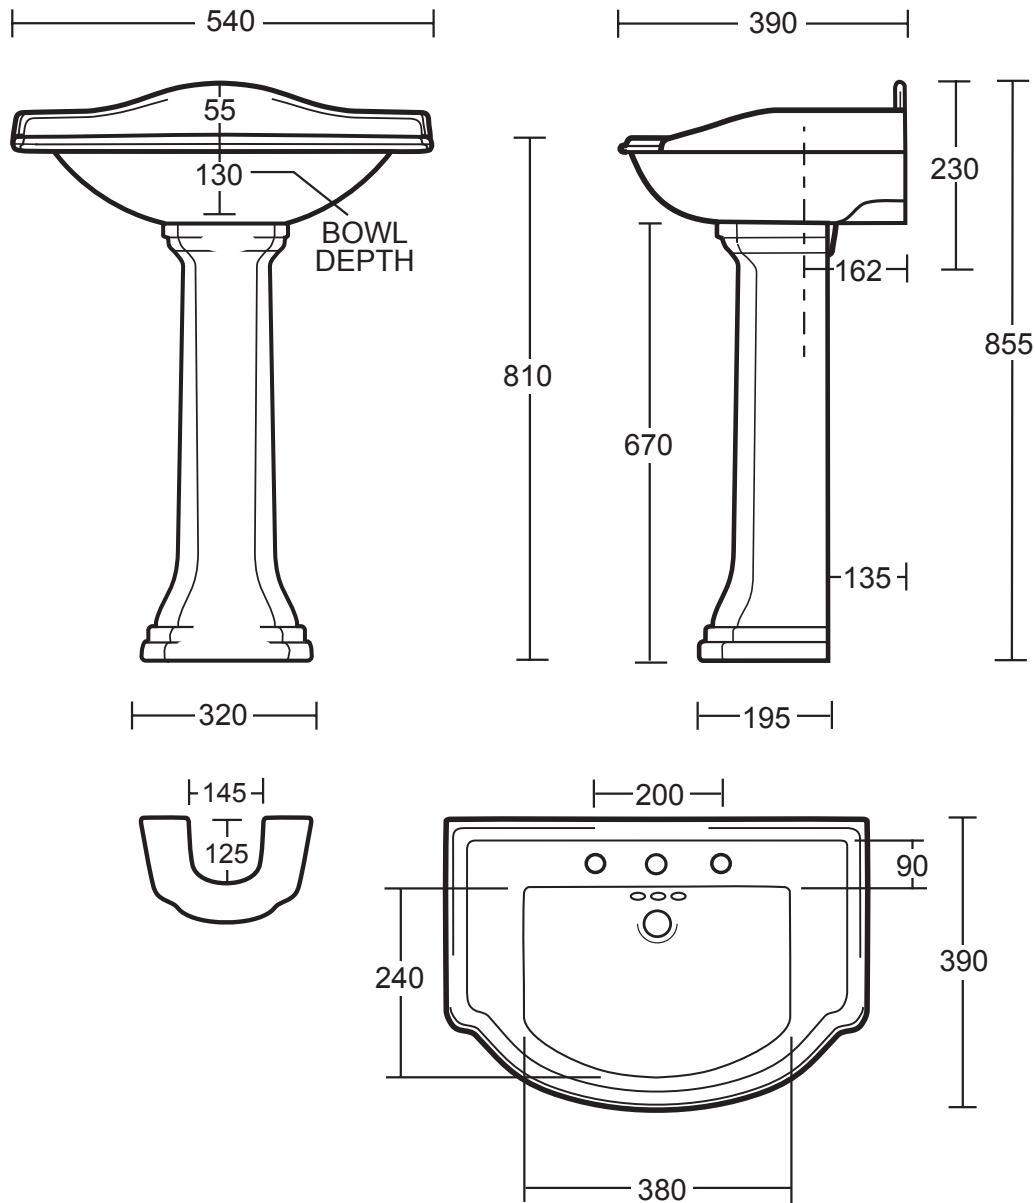

Ceramic Collection	
Drift	Small basin

We recommend that all products are purchased with the assistance of a specialist bathroom retailer and always installed by an experienced installer who is a member of a recognized association. All sizes quoted are nominal: items may vary by plus or minus 2% against the figures quoted. When planning installations where dimensions are critical, it is essential that the space allowed for individual items is physically checked. Imperial Bathrooms can not be held liable for any costs associated with items not fitting in any given area. The contents of this statement are based on information correct at the time of publication. We reserve the right to make alterations and changes in product characteristics, fixing, packaging, operation etc at any time without notice.