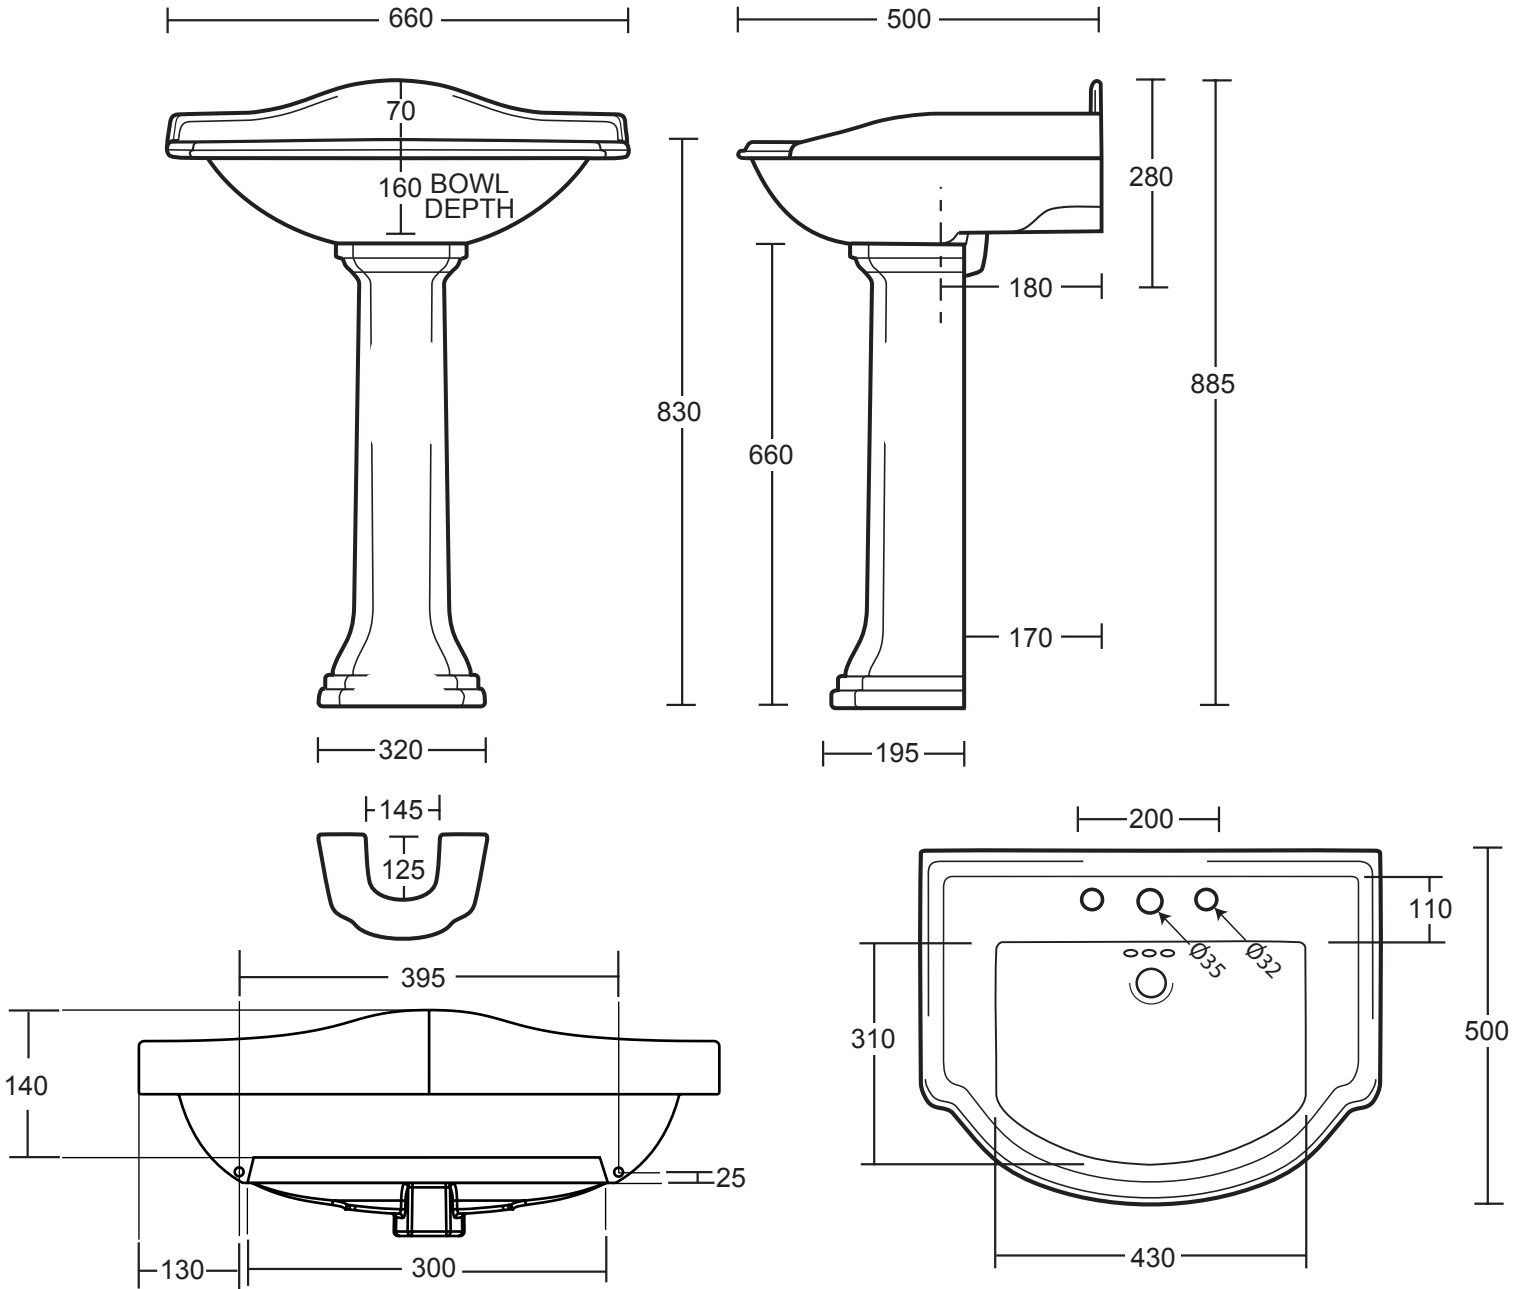

Ceramic Collection	
Drift	Large basin

We recommend that all products are purchased with the assistance of a specialist bathroom retailer and always installed by an experienced installer who is a member of a recognized association. All sizes quoted are nominal: items may vary by plus or minus 2% against the figures quoted. When planning installations where dimensions are critical, it is essential that the space allowed for individual items is physically checked. Imperial Bathrooms can not be held liable for any costs associated with items not fitting in any given area. The contents of this statement are based on information correct at the time of publication. We reserve the right to make alterations and changes in product characteristics, fixing, packaging, operation etc at any time without notice.