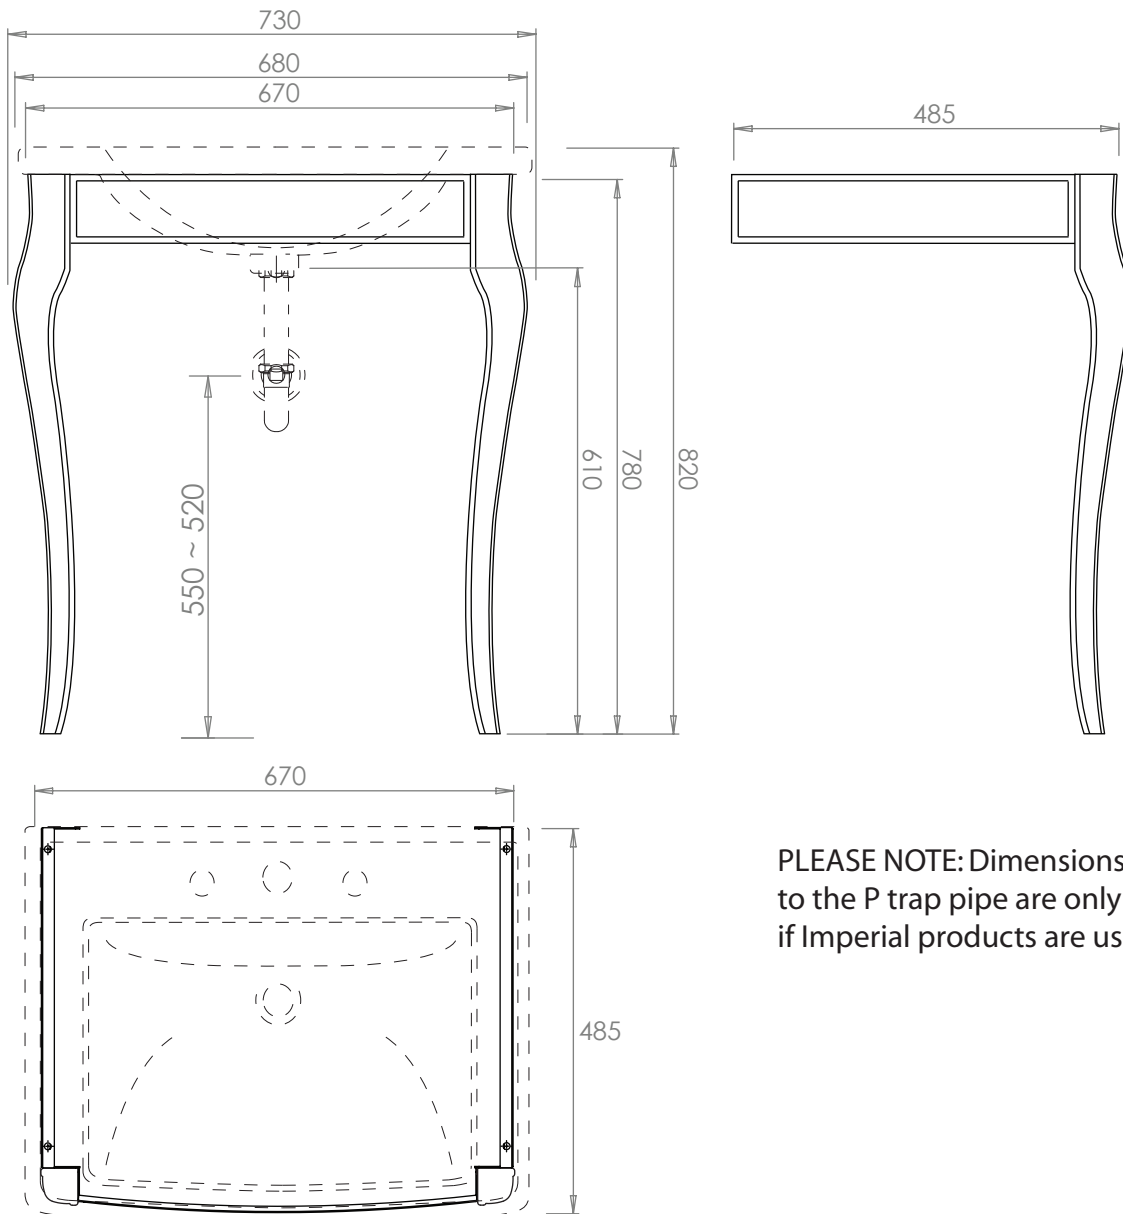

| Basin Stands |   |
|--------------|---|
| Oban         | Basin Stand For Radcliffe Vanity Basin with Traditional P trap waste pipe |

PLEASE NOTE: Dimensions relating to the P trap pipe are only accurate if Imperial products are used

For use only with the Radcliffe vanity basin

We recommend that all products are purchased with the assistance of a specialist bathroom retailer and always installed by an experienced installer who is a member of a recognized association. All sizes quoted are nominal: items may vary by plus or minus 2% against the figures quoted. When planning installations where dimensions are critical, it is essential that the space allowed for individual items is physically checked. Imperial Bathrooms can not be held liable for any costs associated with items not fitting in any given area. The contents of this statement are based on information correct at the time of publication. We reserve the right to make alterations and changes in product characteristics, fixing, packaging, operation etc at any time without notice.