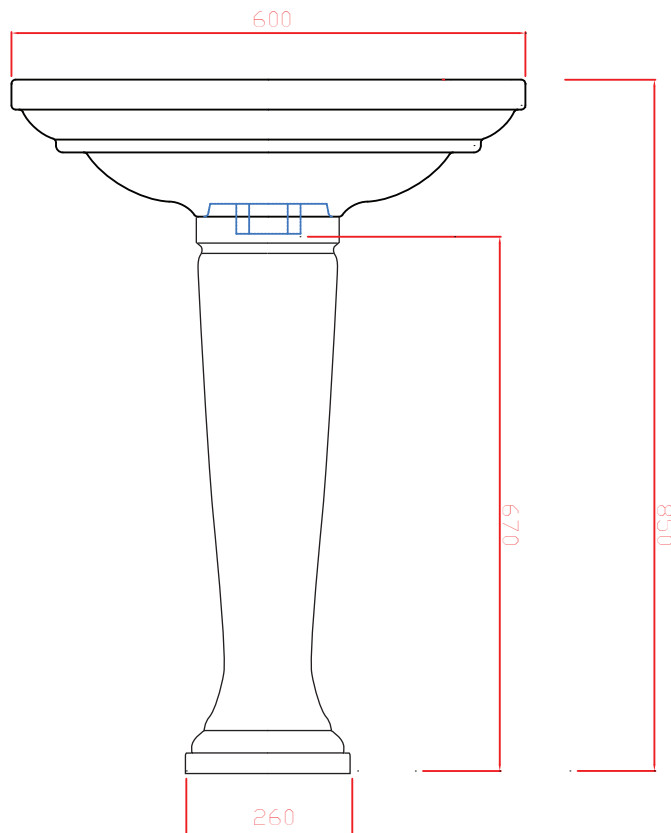

Ceramic Collection	
Radcliffe	Medium Basin (600mm) & Pedestal

We recommend that all products are purchased with the assistance of a specialist bathroom retailer and always installed by an experienced installer who is a member of a recognized association. All sizes quoted are nominal: items may vary by plus or minus 2% against the figures quoted. When planning installations where dimensions are critical, it is essential that the space allowed for individual items is physically checked. Imperial Bathrooms can not be held liable for any costs associated with items not fitting in any given area. The contents of this statement are based on information correct at the time of publication. We reserve the right to make alterations and changes in product characteristics, fixing, packaging, operation etc at any time without notice.