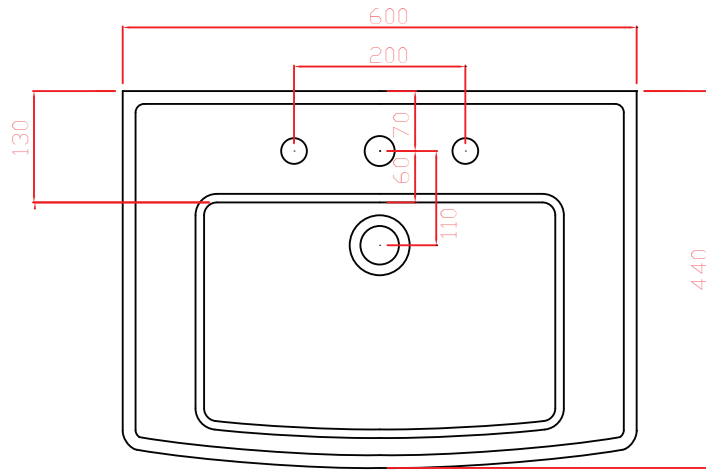

Ceramic Collection	
Radcliffe	Medium Basin (600mm) & Pedestal

We recommend that all products are purchased with the assistance of a specialist bathroom retailer and always installed by an experienced installer who is a member of a recognized association. All sizes quoted are nominal: items may vary by plus or minus 2% against the figures quoted. When planning installations where dimensions are critical, it is essential that the space allowed for individual items is physically checked. Imperial Bathrooms can not be held liable for any costs associated with items not fitting in any given area. The contents of this statement are based on information correct at the time of publication. We reserve the right to make alterations and changes in product characteristics, fixing, packaging, operation etc at any time without notice.