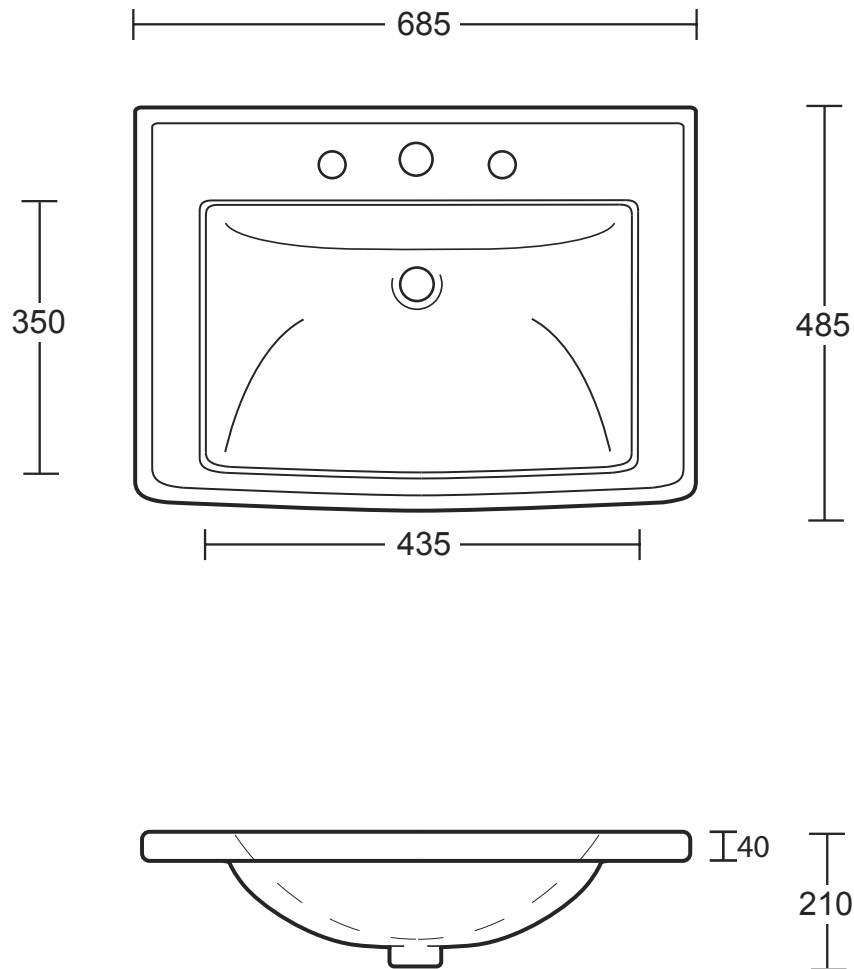

Ceramics Collection	
Radcliffe	Vanity Basin

Bowl Depth to overflow 110mm

We recommend that all products are purchased with the assistance of a specialist bathroom retailer and always installed by an experienced installer who is a member of a recognized association. All sizes quoted are nominal: items may vary by plus or minus 2% against the figures quoted. When planning installations where dimensions are critical, it is essential that the space allowed for individual items is physically checked. Imperial Bathrooms can not be held liable for any costs associated with items not fitting in any given area. The contents of this statement are based on information correct at the time of publication. We reserve the right to make alterations and changes in product characteristics, fixing, packaging, operation etc at any time without notice.