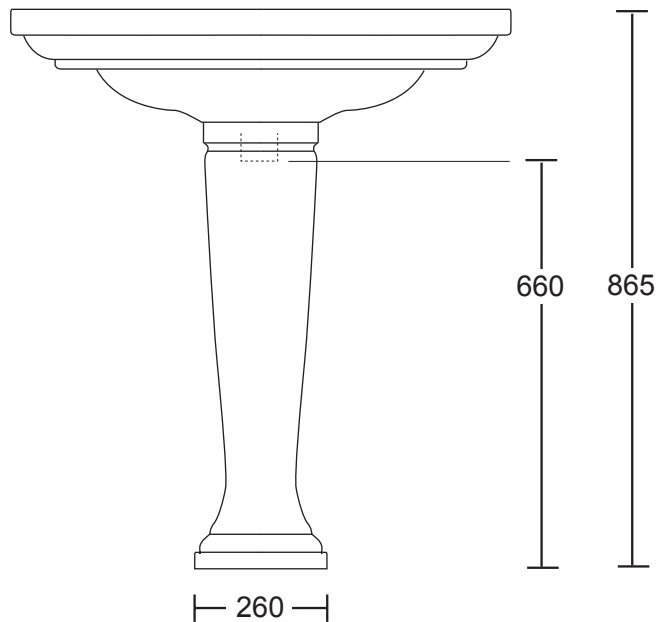

Ceramic Collection	
Radcliffe	Pedestal Basin

Bowl depth
to overflow:
110

Fisher bolt fixing

We recommend that all products are purchased with the assistance of a specialist bathroom retailer and always installed by an experienced installer who is a member of a recognized association. All sizes quoted are nominal: items may vary by plus or minus 2% against the figures quoted. When planning installations where dimensions are critical, it is essential that the space allowed for individual items is physically checked. Imperial Bathrooms can not be held liable for any costs associated with items not fitting in any given area. The contents of this statement are based on information correct at the time of publication. We reserve the right to make alterations and changes in product characteristics, fixing, packaging, operation etc at any time without notice.