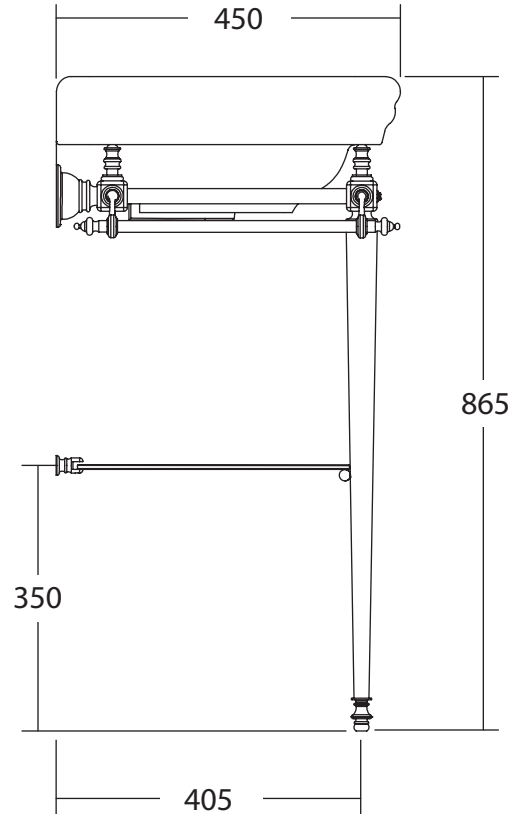

Basin Stand Collection

Etoile	Medium Basin Stand
--------	--------------------

Stock Code - ZXBS8010100

We recommend that all products are purchased with the assistance of a specialist bathroom retailer and always installed by an experienced installer who is a member of a recognized association. All sizes quoted are nominal: items may vary by plus or minus 2% against the figures quoted. When planning installations where dimensions are critical, it is essential that the space allowed for individual items is physically checked. Imperial Bathrooms can not be held liable for any costs associated with items not fitting in any given area. The contents of this statement are based on information correct at the time of publication. We reserve the right to make alterations and changes in product characteristics, fixing, packaging, operation etc at any time without notice.