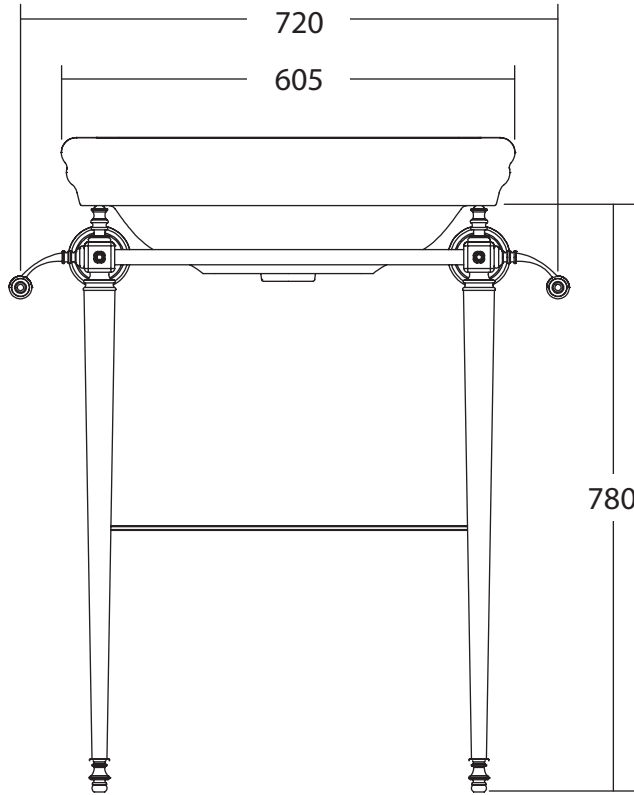

Basin Stand Collection

Etoile	Medium Basin Stand
--------	--------------------

Stock Code - ZXBS8010100

We recommend that all products are purchased with the assistance of a specialist bathroom retailer and always installed by an experienced installer who is a member of a recognized association. All sizes quoted are nominal: items may vary by plus or minus 2% against the figures quoted. When planning installations where dimensions are critical, it is essential that the space allowed for individual items is physically checked. Imperial Bathrooms can not be held liable for any costs associated with items not fitting in any given area. The contents of this statement are based on information correct at the time of publication. We reserve the right to make alterations and changes in product characteristics, fixing, packaging, operation etc at any time without notice.