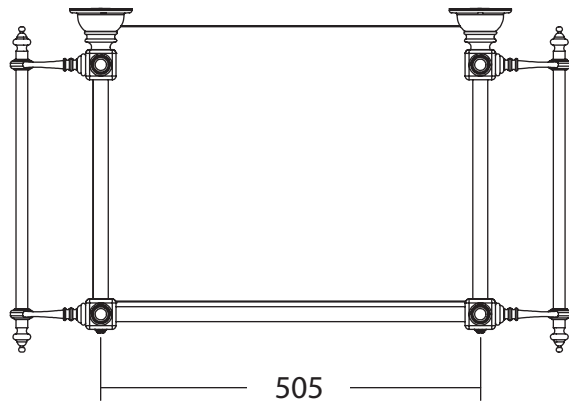

Basin Stand Collection

Etoile	Medium Basin Stand
--------	--------------------

Stock Code - ZXBS8010100

We recommend that all products are purchased with the assistance of a specialist bathroom retailer and always installed by an experienced installer who is a member of a recognized association. All sizes quoted are nominal: items may vary by plus or minus 2% against the figures quoted. When planning installations where dimensions are critical, it is essential that the space allowed for individual items is physically checked. Imperial Bathrooms can not be held liable for any costs associated with items not fitting in any given area. The contents of this statement are based on information correct at the time of publication. We reserve the right to make alterations and changes in product characteristics, fixing, packaging, operation etc at any time without notice.