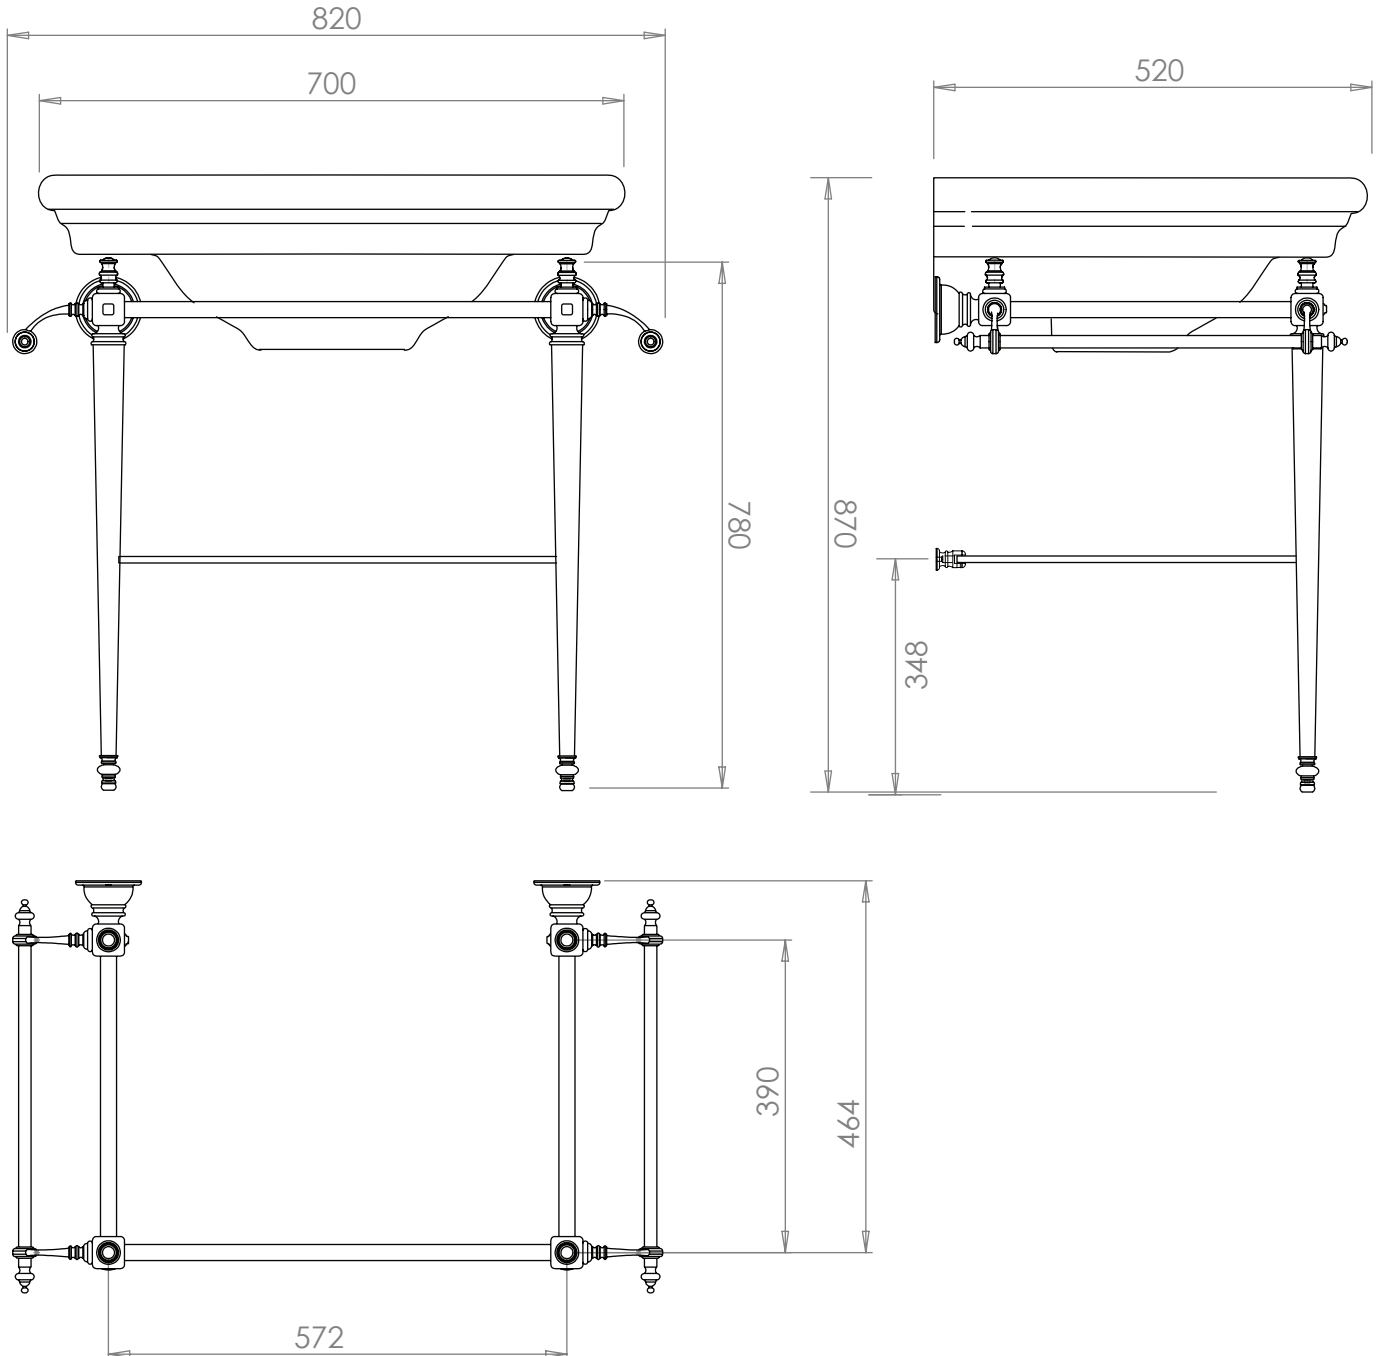

Furniture Collection	
Basin Stand	Etoile Vergennes Stand

We recommend that all products are purchased with the assistance of a specialist bathroom retailer and always installed by an experienced installer who is a member of a recognized association. All sizes quoted are nominal: items may vary by plus or minus 2% against the figures quoted. When planning installations where dimensions are critical, it is essential that the space allowed for individual items is physically checked. Imperial Bathrooms can not be held liable for any costs associated with items not fitting in any given area. The contents of this statement are based on information correct at the time of publication. We reserve the right to make alterations and changes in product characteristics, fixing, packaging, operation etc at any time without notice.