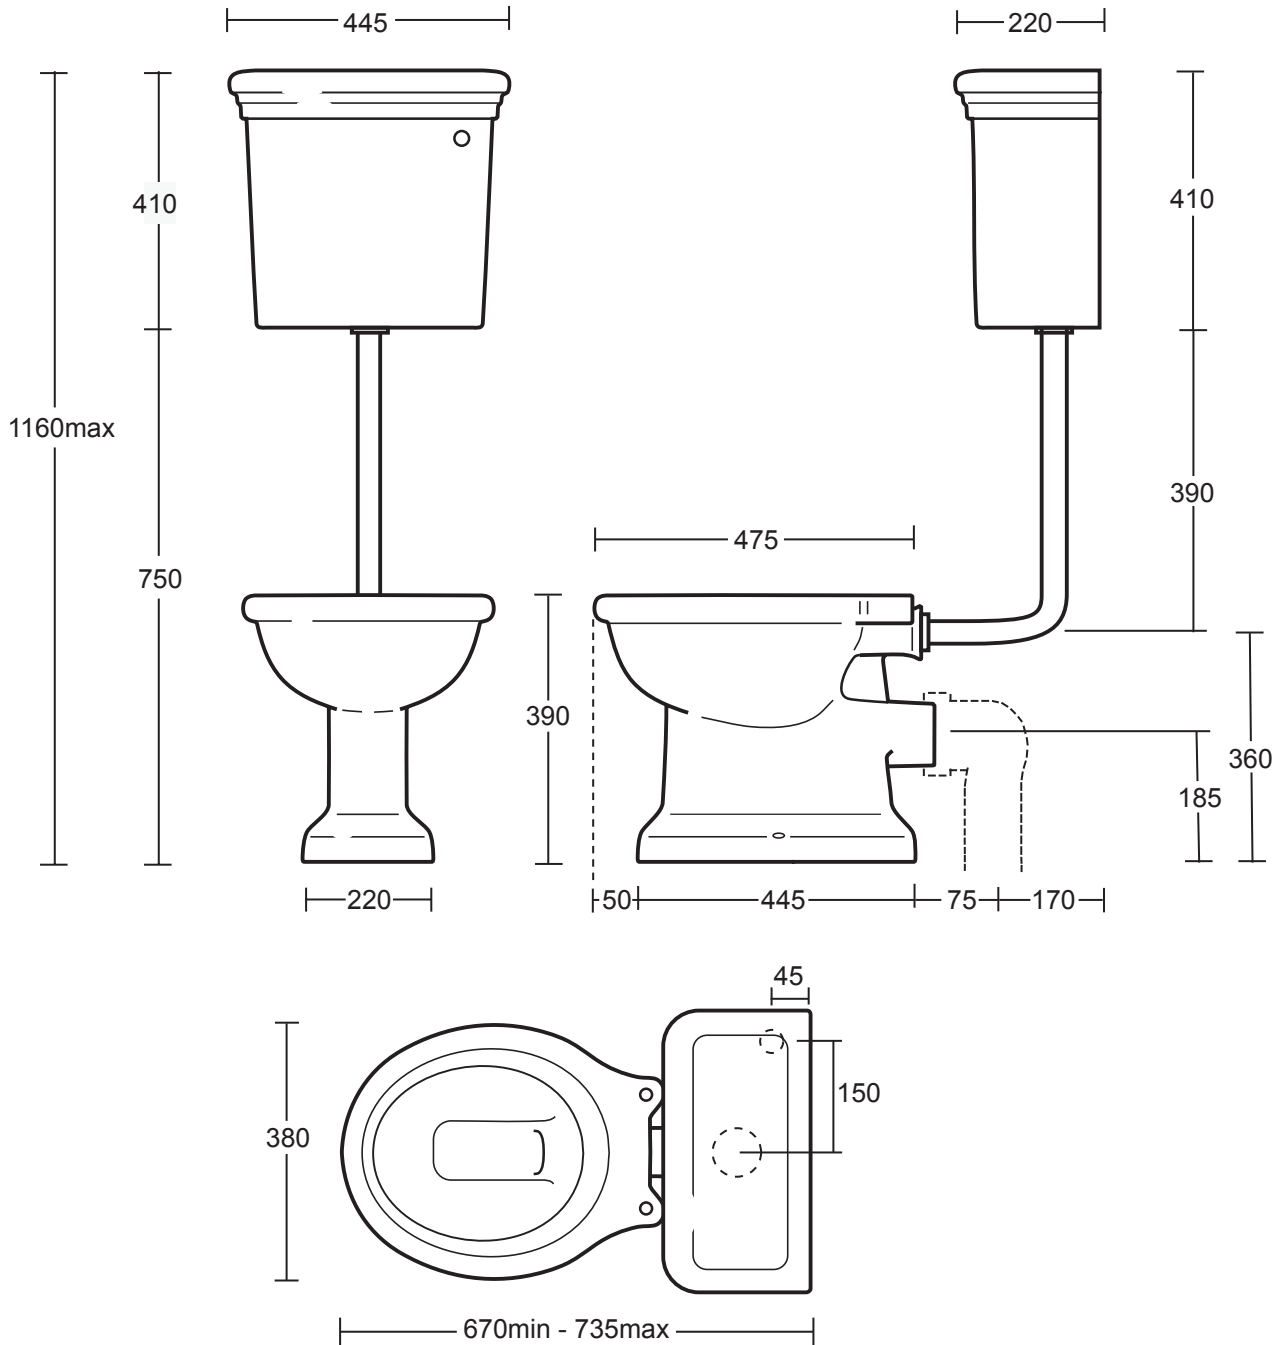

Ceramic Collection	
Etoile	Pan & low level cistern with 90 degree connector

We recommend that all products are purchased with the assistance of a specialist bathroom retailer and always installed by an experienced installer who is a member of a recognized association. All sizes quoted are nominal: items may vary by plus minus 2% against the figures quoted. When planning installations where dimensions are critical, it is essential that the space allowed for individual items is physically checked. Imperial Bathrooms cannot be held liable for any costs associated with item not fitting in any given area. The contents of this statement are based on information correct at the time of publication. We reserve the right to make alterations and changes in product characteristics, fixing, packaging, operation etc. at any time without notice.