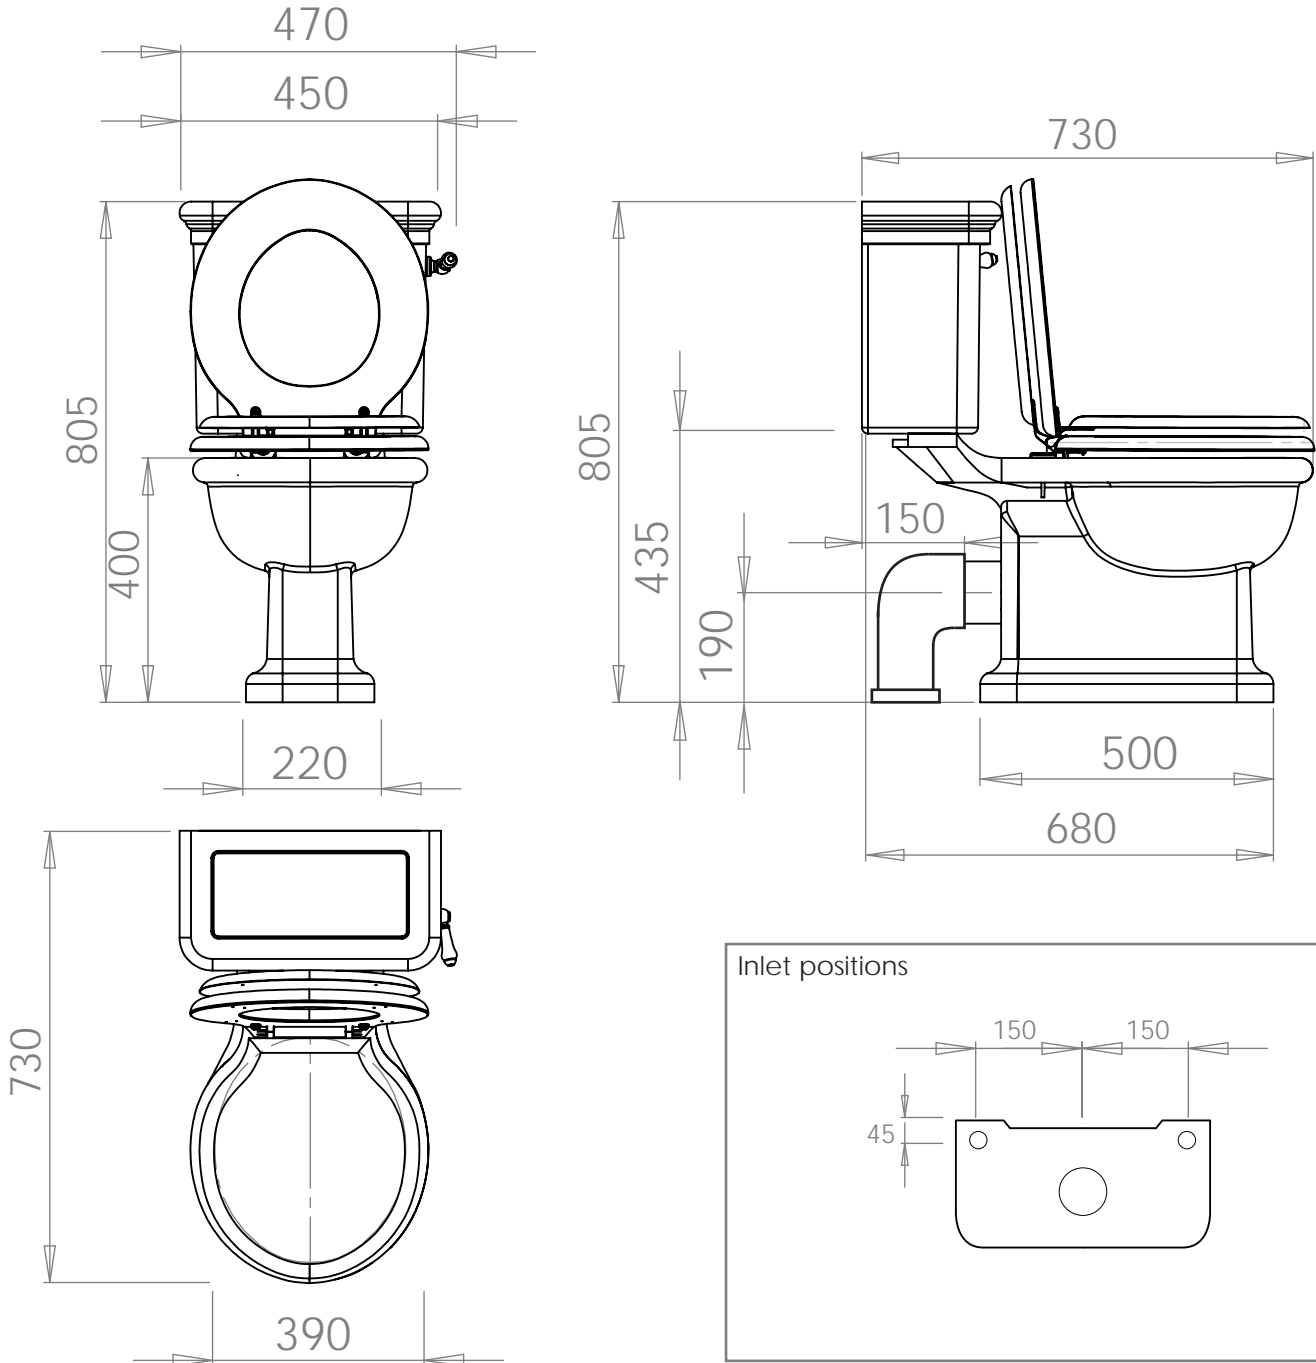

Ceramic Collection	
Etoile	Close Coupled Closet

We recommend that all products are purchased with the assistance of a specialist bathroom retailer and always installed by an experienced installer who is a member of a recognized association. All sizes quoted are nominal: items may vary by plus minus 2% against the figures quoted. When planning installations where dimensions are critical, it is essential that the space allowed for individual items is physically checked. Imperial Bathrooms cannot be held liable for any costs associated with item not fitting in any given area. The contents of this statement are based on information correct at the time of publication. We reserve the right to make alterations and changes in product characteristics, fixing, packaging, operation etc. at any time without notice.