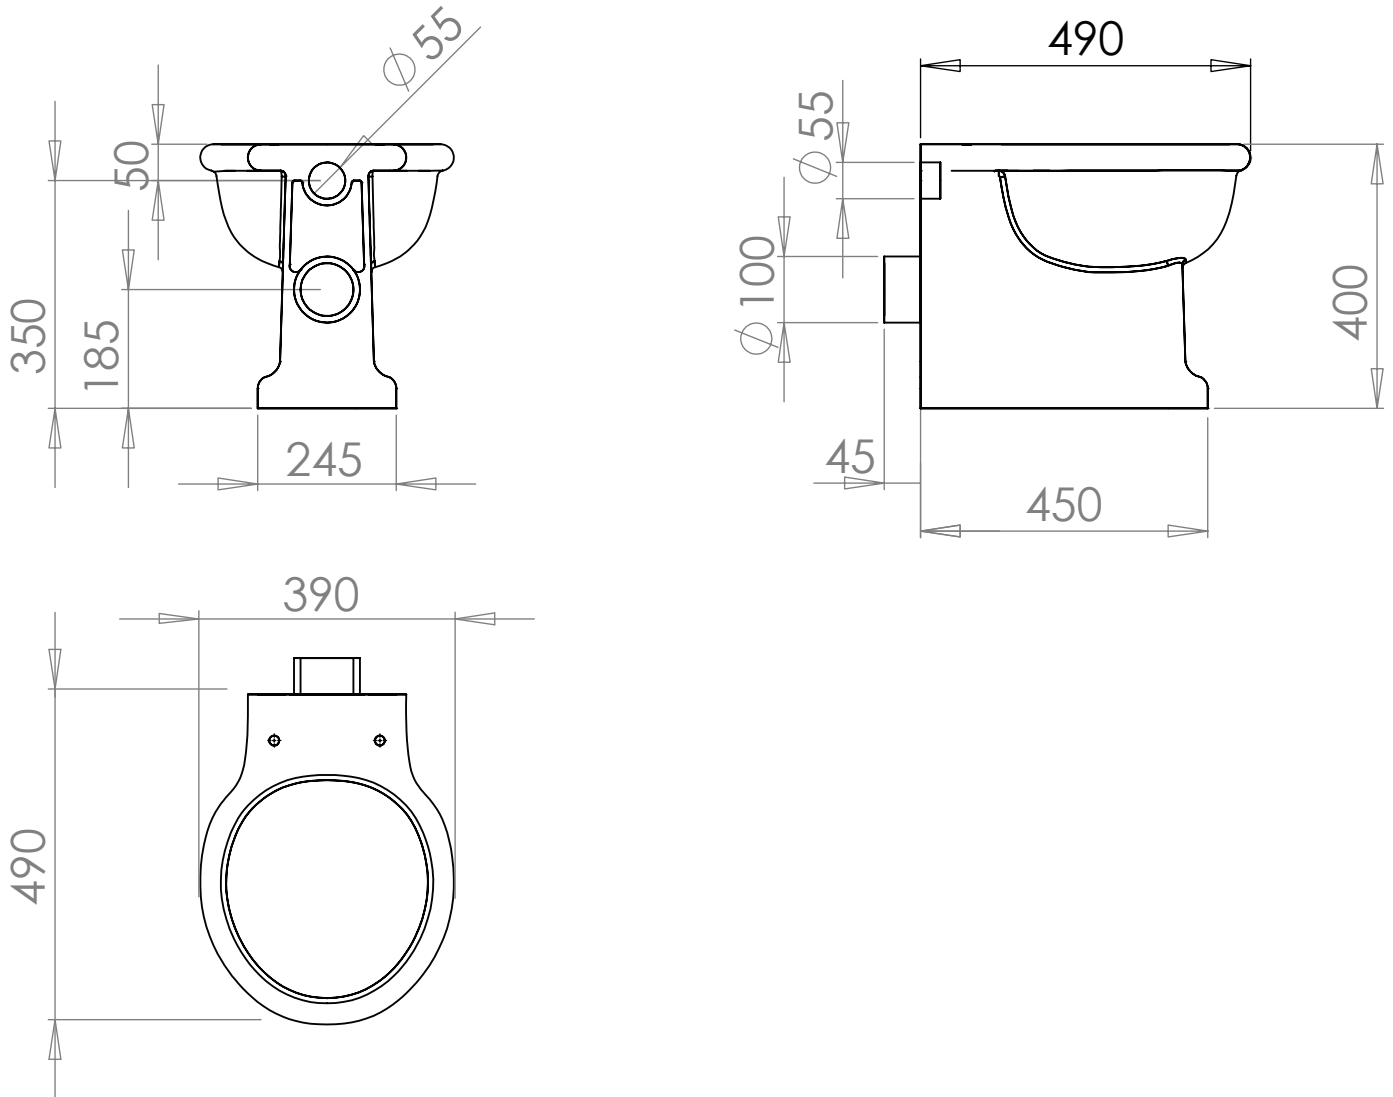

Ceramic Collection	
Etoile	Back to Wall WC

We recommend that all products are purchased with the assistance of a specialist bathroom retailer and always installed by an experienced installer who is a member of a recognized association. All sizes quoted are nominal: items may vary by plus or minus 2% against the figures quoted. When planning installations where dimensions are critical, it is essential that the space allowed for individual items is physically checked. Imperial Bathrooms can not be held liable for any costs associated with items not fitting in any given area. The contents of this statement are based on information correct at the time of publication. We reserve the right to make alterations and changes in product characteristics, fixing, packaging, operation etc at any time without notice.