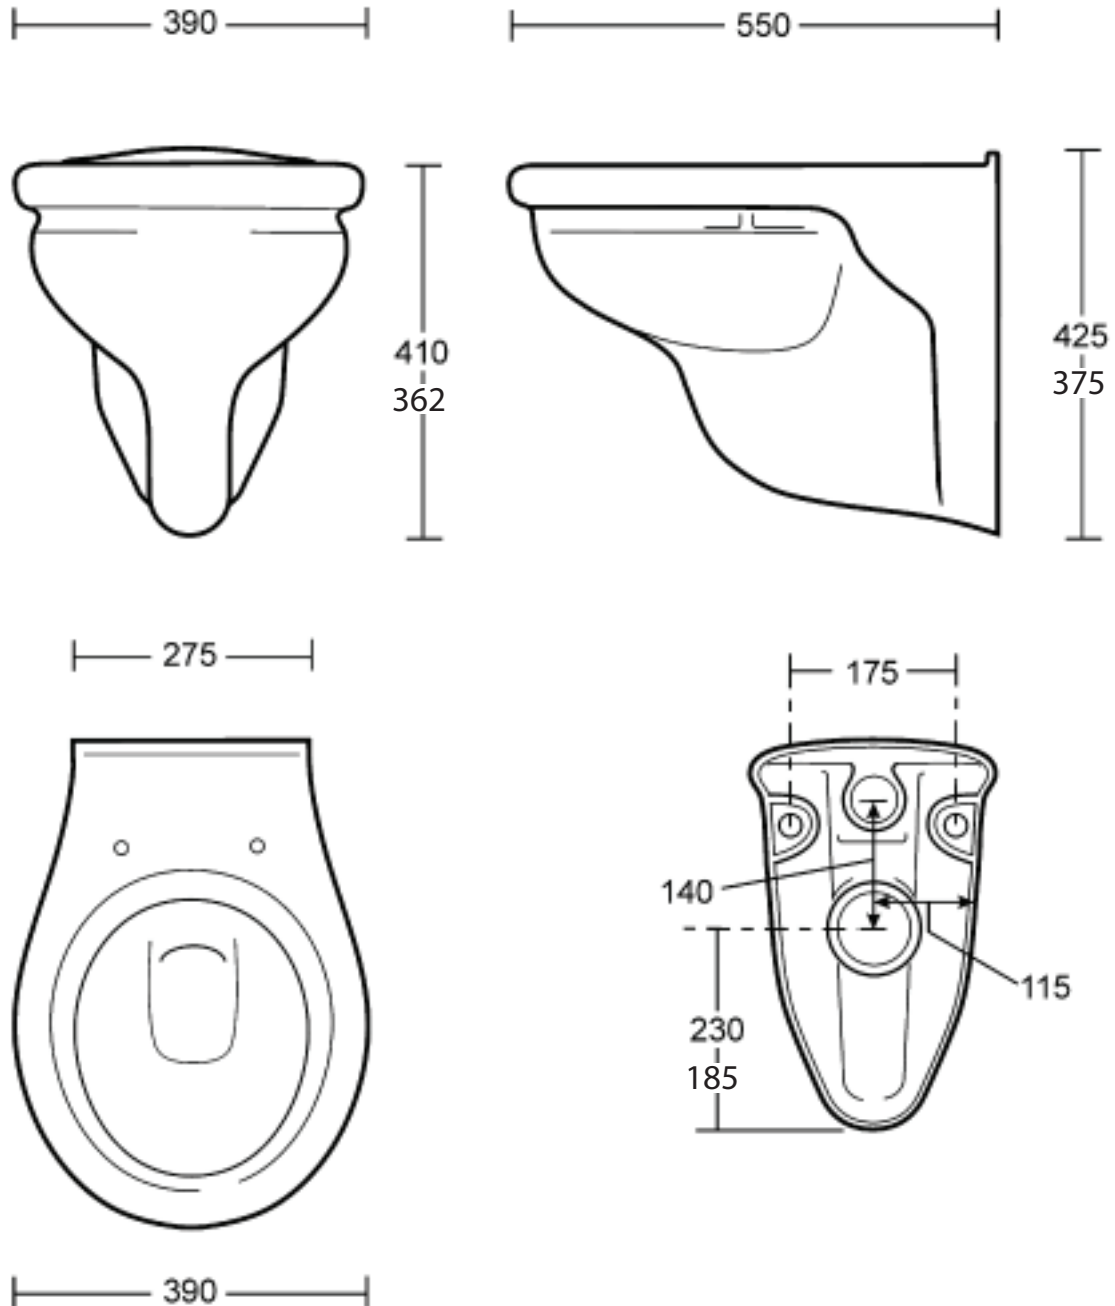

Ceramic Collection	
Etoile	Wall-hung pan with concealed cistern & button

We recommend that all products are purchased with the assistance of a specialist bathroom retailer and always installed by an experienced installer who is a member of a recognized association. All sizes quoted are nominal: items may vary by plus or minus 2% against the figures quoted. When planning installations where dimensions are critical, it is essential that the space allowed for individual items is physically checked. Imperial Bathrooms can not be held liable for any costs associated with items not fitting in any given area. The contents of this statement are based on information correct at the time of publication. We reserve the right to make alterations and changes in product characteristics, fixing, packaging, operation etc at any time without notice.