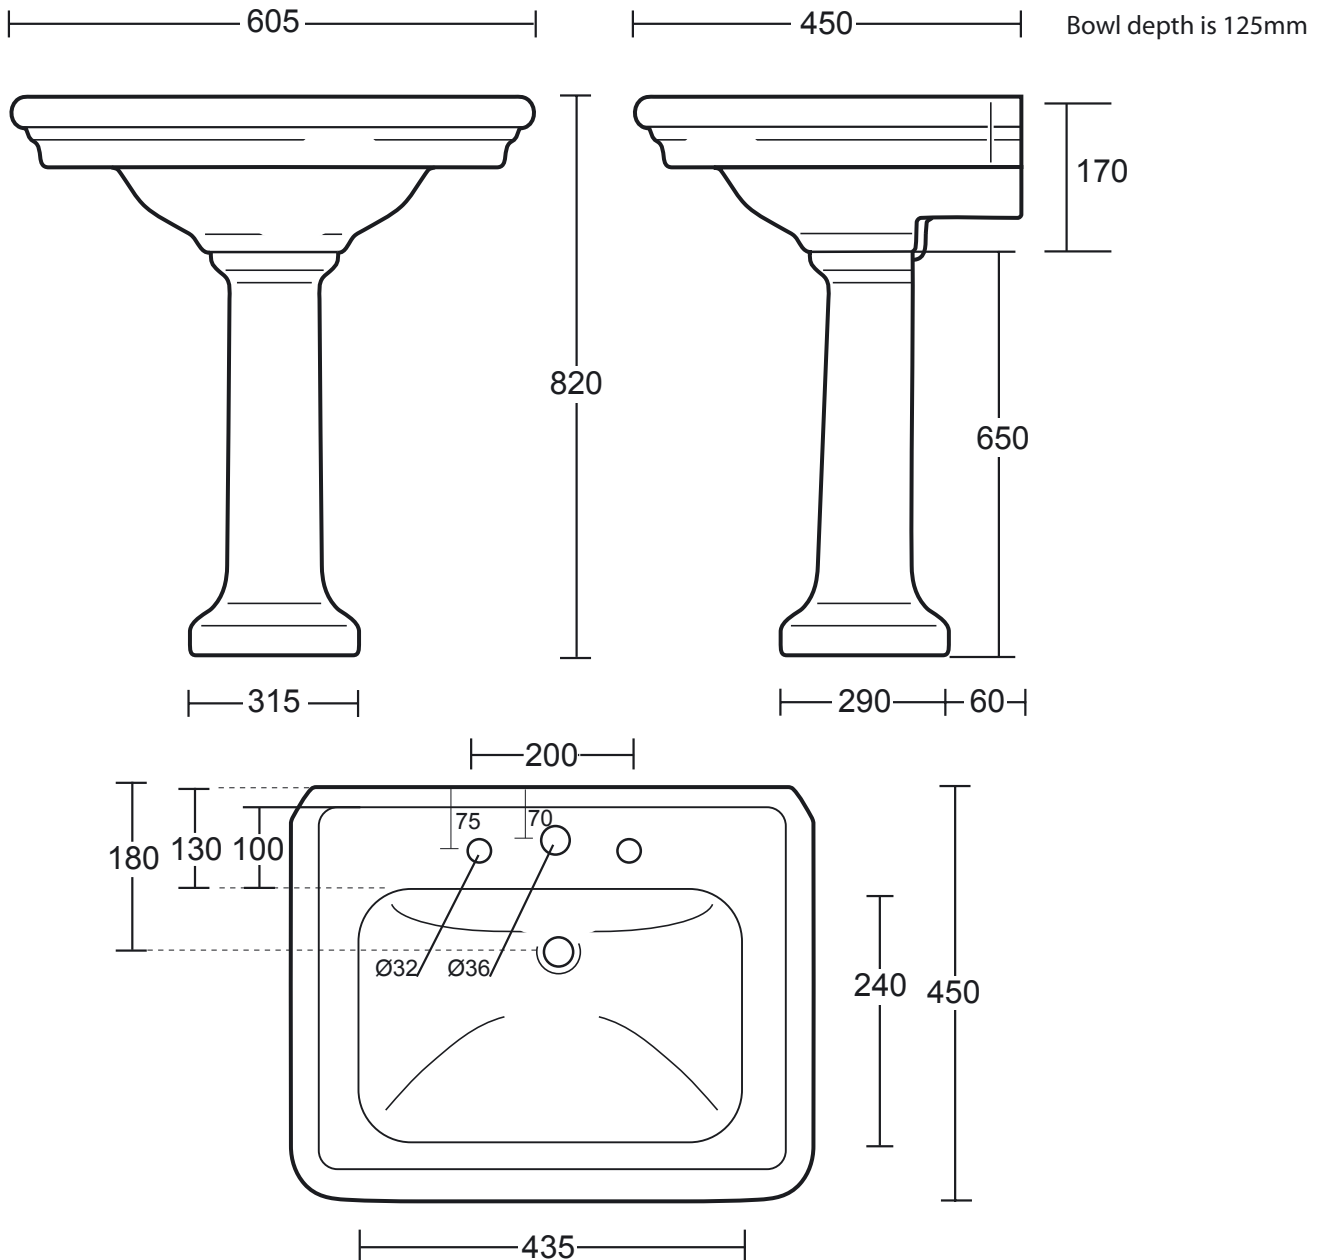

Ceramic Collection	
Etoile	Medium basin 605mm

We recommend that all products are purchased with the assistance of a specialist bathroom retailer and always installed by an experienced installer who is a member of a recognized association. All sizes quoted are nominal: items may vary by plus minus 2% against the figures quoted. When planning installations where dimensions are critical, it is essential that the space allowed for individual items is physically checked. Imperial Bathrooms cannot be held liable for any costs associated with item not fitting in any given area. The contents of this statement are based on information correct at the time of publication. We reserve the right to make alterations and changes in product characteristics, fixing, packaging, operation etc. at any time without notice.