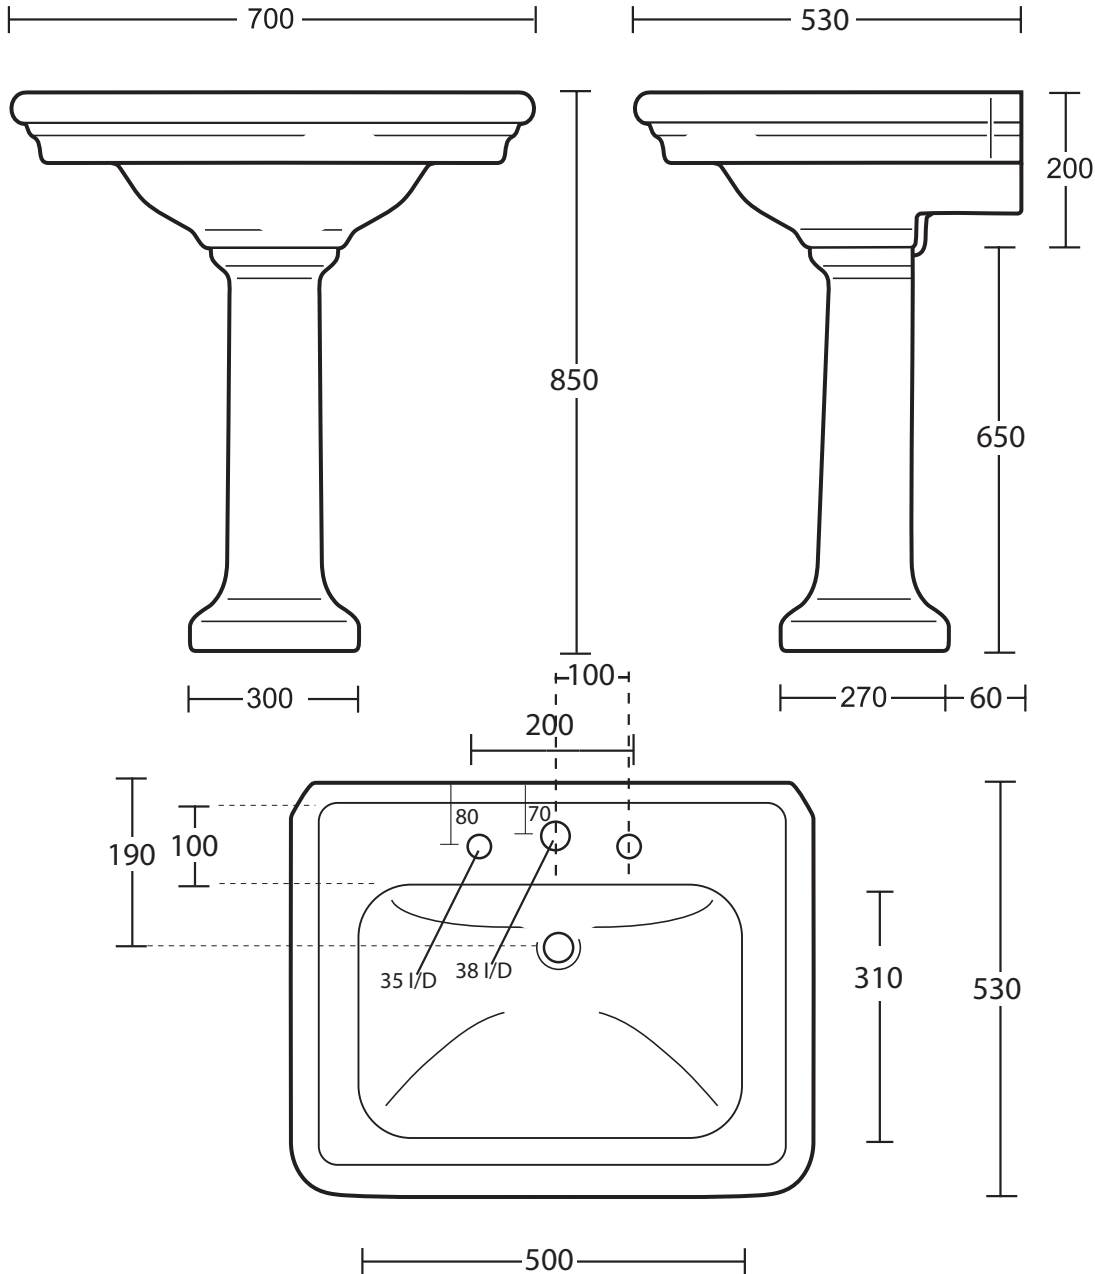

Ceramic Collection	
Etoile	Large basin

Internal bowl depth 125mm

We recommend that all products are purchased with the assistance of a specialist bathroom retailer and always installed by an experienced installer who is a member of a recognized association. All sizes quoted are nominal: items may vary by plus or minus 2% against the figures quoted. When planning installations where dimensions are critical, it is essential that the space allowed for individual items is physically checked. Imperial Bathrooms can not be held liable for any costs associated with items not fitting in any given area. The contents of this statement are based on information correct at the time of publication. We reserve the right to make alterations and changes in product characteristics, fixing, packaging, operation etc at any time without notice.