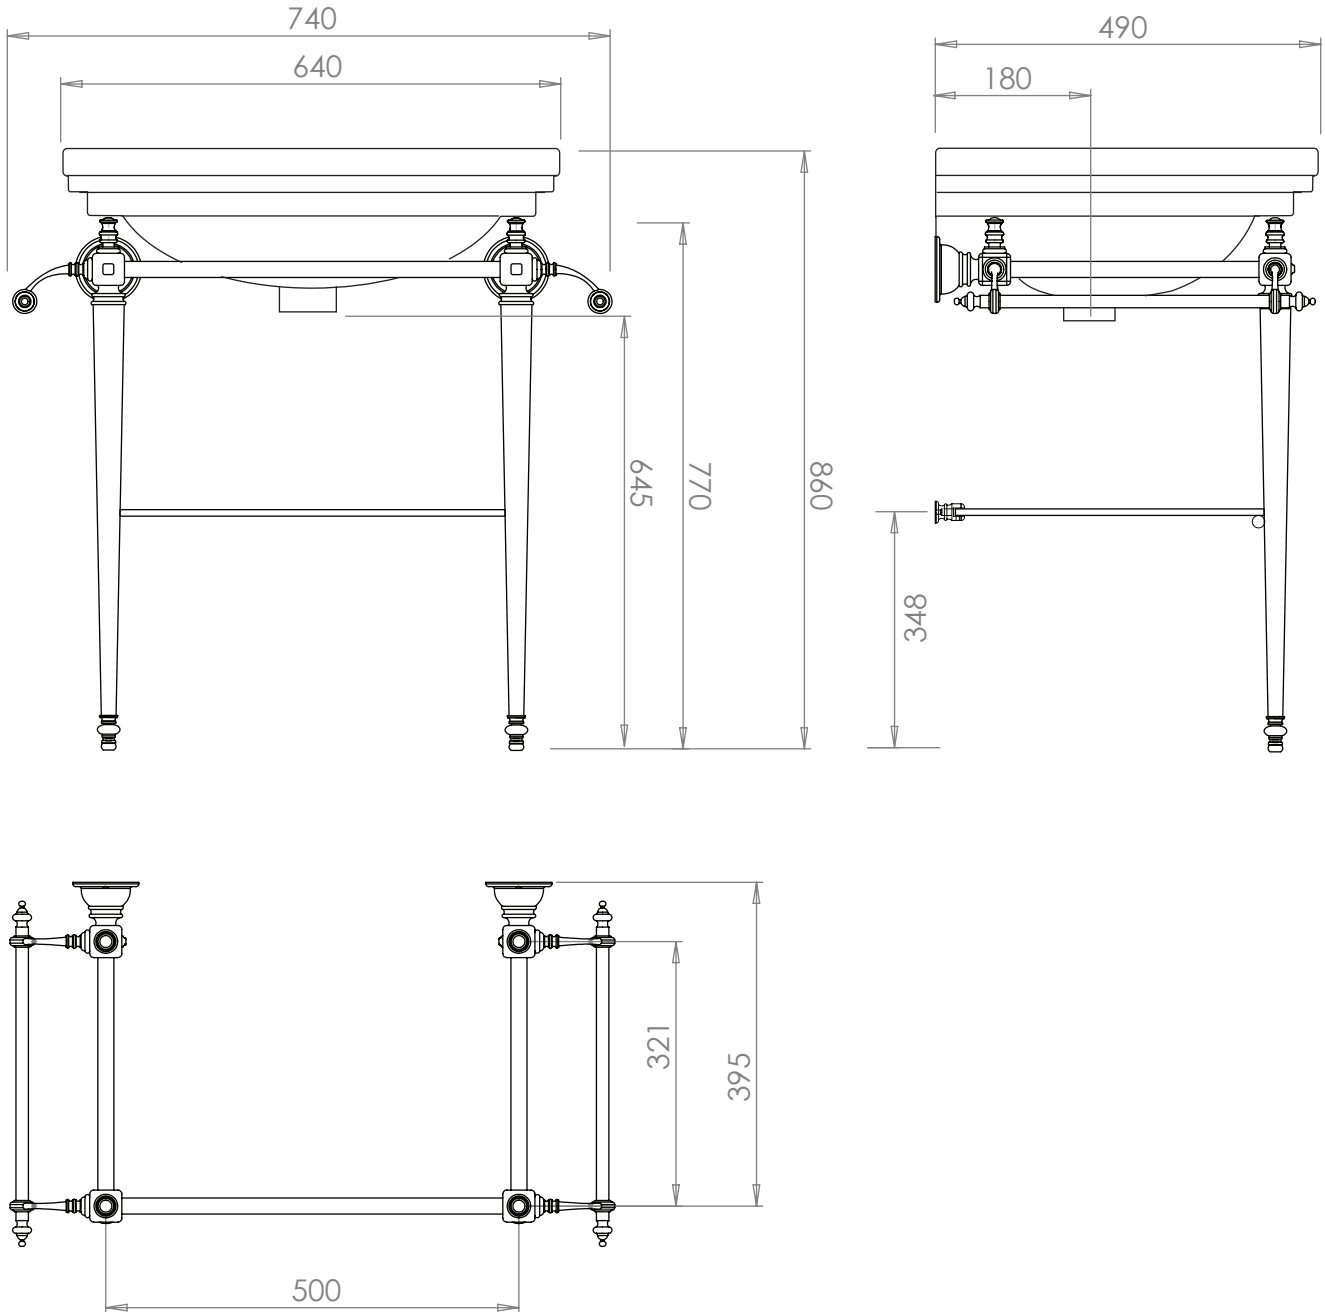

Basin Stands Collection

Astoria Deco

Basin Stand

We recommend that all products are purchased with the assistance of a specialist bathroom retailer and always installed by an experienced installer who is a member of a recognized association. All sizes quoted are nominal: items may vary by plus or minus 2% against the figures quoted. When planning installations where dimensions are critical, it is essential that the space allowed for individual items is physically checked. Imperial Bathrooms can not be held liable for any costs associated with items not fitting in any given area. The contents of this statement are based on information correct at the time of publication. We reserve the right to make alterations and changes in product characteristics, fixing, packaging, operation etc at any time without notice.