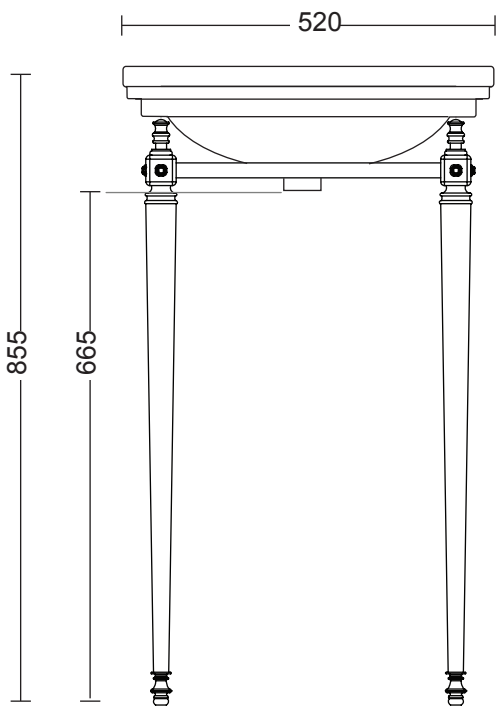

Basin Stand Collection	
Astoria Deco Cloak	Cloak Basin Stand

We recommend that all products are purchased with the assistance of a specialist bathroom retailer and always installed by an experienced installer who is a member of a recognized association. All sizes quoted are nominal: items may vary by plus or minus 2% against the figures quoted. When planning installations where dimensions are critical, it is essential that the space allowed for individual items is physically checked. Imperial Bathrooms can not be held liable for any costs associated with items not fitting in any given area. The contents of this statement are based on information correct at the time of publication. We reserve the right to make alterations and changes in product characteristics, fixing, packaging, operation etc at any time without notice.