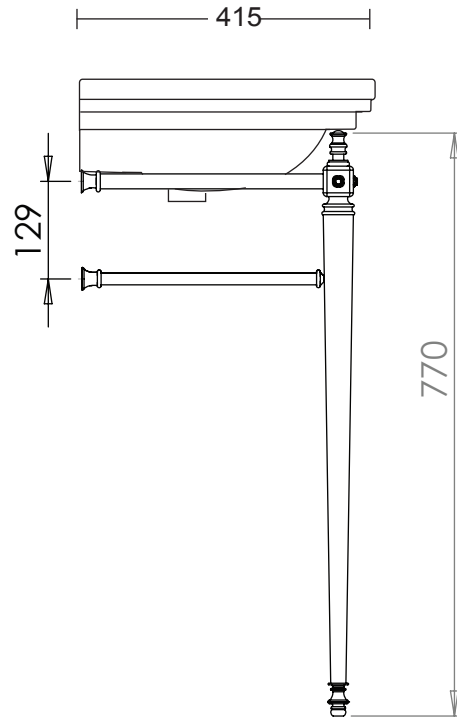

Basin Stand Collection	
Astoria Deco Cloak	Cloak Basin Stand

We recommend that all products are purchased with the assistance of a specialist bathroom retailer and always installed by an experienced installer who is a member of a recognized association. All sizes quoted are nominal: items may vary by plus or minus 2% against the figures quoted. When planning installations where dimensions are critical, it is essential that the space allowed for individual items is physically checked. Imperial Bathrooms can not be held liable for any costs associated with items not fitting in any given area. The contents of this statement are based on information correct at the time of publication. We reserve the right to make alterations and changes in product characteristics, fixing, packaging, operation etc at any time without notice.