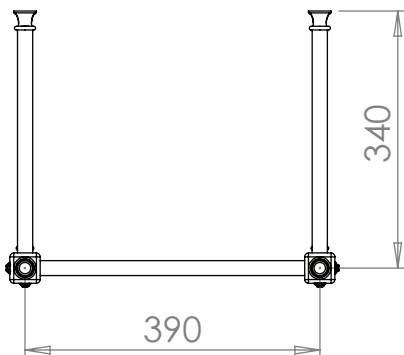

Basin Stand Collection	
Astoria Deco Cloak	Cloak Basin Stand

We recommend that all products are purchased with the assistance of a specialist bathroom retailer and always installed by an experienced installer who is a member of a recognized association. All sizes quoted are nominal: items may vary by plus or minus 2% against the figures quoted. When planning installations where dimensions are critical, it is essential that the space allowed for individual items is physically checked. Imperial Bathrooms can not be held liable for any costs associated with items not fitting in any given area. The contents of this statement are based on information correct at the time of publication. We reserve the right to make alterations and changes in product characteristics, fixing, packaging, operation etc at any time without notice.