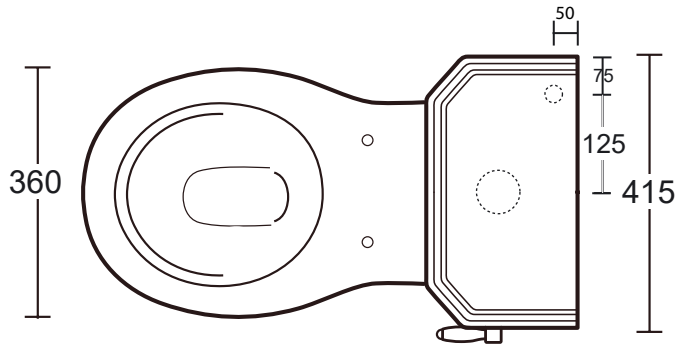

Ceramic Collection

Astoria Deco	Round bowl pan & close coupled cistern
--------------	----------------------------------------

FRONT 195
MAX WIDTH 210

195
AT FRONT
(210 IN THE MIDDLE DUE TO
DISTORTION ON KILN)

415 215
630

Cistern attached to pan with bolt through fixings (supplied)

We recommend that all products are purchased with the assistance of a specialist bathroom retailer and always installed by an experienced installer who is a member of a recognized association. All sizes quoted are nominal: items may vary by plus minus 2% against the figures quoted. When planning installations where dimensions are critical, it is essential that the space allowed for individual items is physically checked. Imperial Bathrooms cannot be held liable for any costs associated with item not fitting in any given area. The contents of this statement are based on information correct at the time of publication. We reserve the right to make alterations and changes in product characteristics, fixing, packaging, operation etc. at any time without notice.