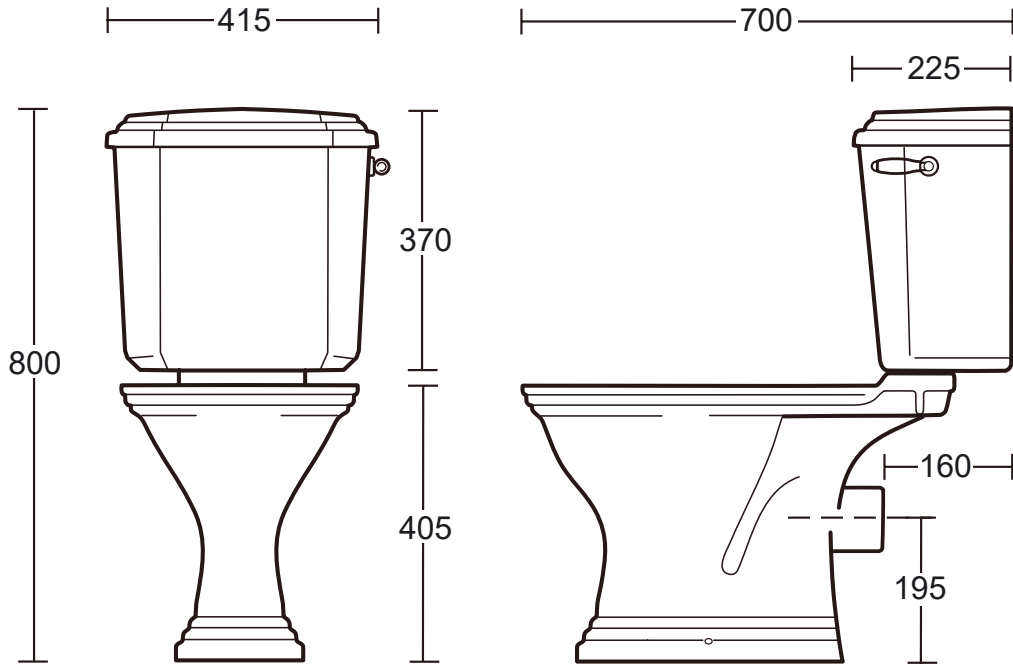

Ceramic Collection

Astoria Deco	Round bowl pan & close coupled cistern
--------------	----------------------------------------

FRONT 195
MAX WIDTH 210

195
AT FRONT
(210 IN THE MIDDLE DUE TO
DISTORTION ON KILN)

415 215
630

Cistern attached to pan with bolt through fixings (supplied)

We recommend that all products are purchased with the assistance of a specialist bathroom retailer and always installed by an experienced installer who is a member of a recognized association. All sizes quoted are nominal: items may vary by plus minus 2% against the figures quoted. When planning installations where dimensions are critical, it is essential that the space allowed for individual items is physically checked. Imperial Bathrooms cannot be held liable for any costs associated with item not fitting in any given area. The contents of this statement are based on information correct at the time of publication. We reserve the right to make alterations and changes in product characteristics, fixing, packaging, operation etc. at any time without notice.