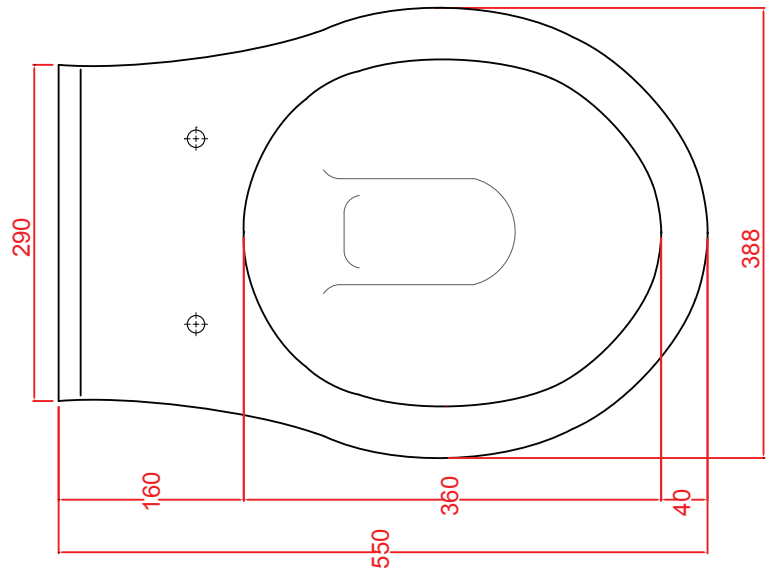

Ceramic Collection	
Astoria _Deco	Wall Hung WC Pan

We recommend that all products are purchased with the assistance of a specialist bathroom retailer and always installed by an experienced installer who is a member of a recognized association. All sizes quoted are nominal: items may vary by plus minus 2% against the figures quoted. When planning installations where dimensions are critical, it is essential that the space allowed for individual items is physically checked. Imperial Bathrooms cannot be held liable for any costs associated with item not fitting in any given area. The contents of this statement are based on information correct at the time of publication. We reserve the right to make alterations and changes in product characteristics, fixing, packaging, operation etc. at any time without notice.