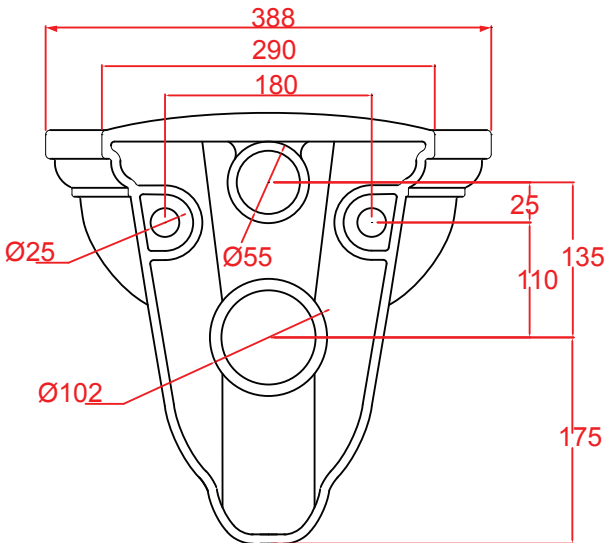

Ceramic Collection	
Astoria _Deco	Wall Hung WC Pan

We recommend that all products are purchased with the assistance of a specialist bathroom retailer and always installed by an experienced installer who is a member of a recognized association. All sizes quoted are nominal: items may vary by plus minus 2% against the figures quoted. When planning installations where dimensions are critical, it is essential that the space allowed for individual items is physically checked. Imperial Bathrooms cannot be held liable for any costs associated with item not fitting in any given area. The contents of this statement are based on information correct at the time of publication. We reserve the right to make alterations and changes in product characteristics, fixing, packaging, operation etc. at any time without notice.