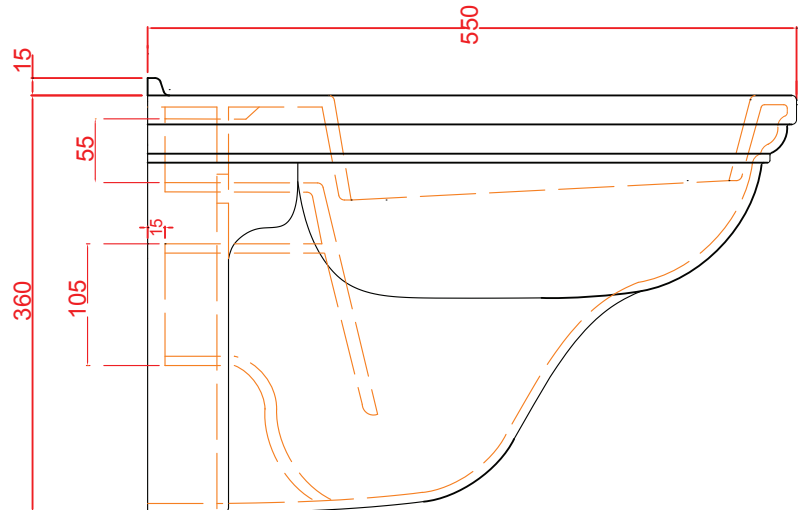

Ceramic Collection	
Astoria _Deco	Wall Hung WC Pan

We recommend that all products are purchased with the assistance of a specialist bathroom retailer and always installed by an experienced installer who is a member of a recognized association. All sizes quoted are nominal: items may vary by plus minus 2% against the figures quoted. When planning installations where dimensions are critical, it is essential that the space allowed for individual items is physically checked. Imperial Bathrooms cannot be held liable for any costs associated with item not fitting in any given area. The contents of this statement are based on information correct at the time of publication. We reserve the right to make alterations and changes in product characteristics, fixing, packaging, operation etc. at any time without notice.