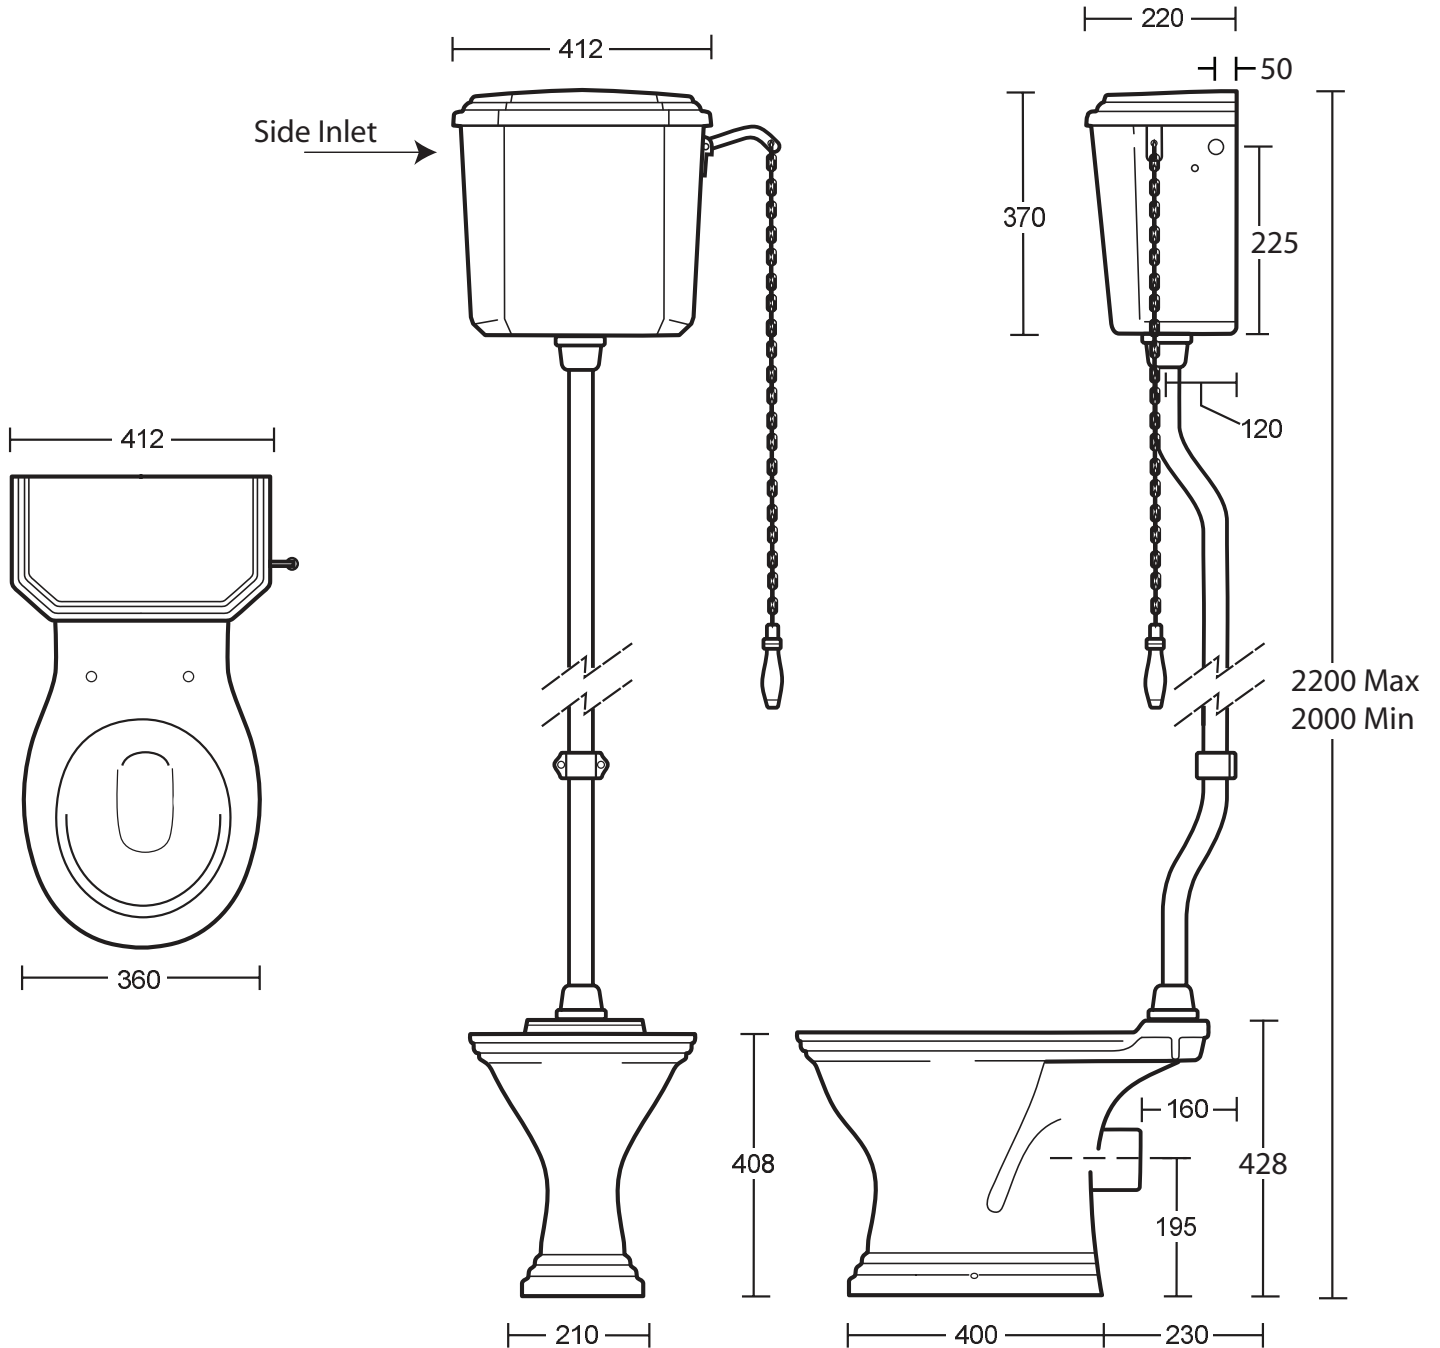

Ceramic Collection

Astoria Deco	Round bowl pan & high Level cistern
--------------	-------------------------------------

We recommend that all products are purchased with the assistance of a specialist bathroom retailer and always installed by an experienced installer who is a member of a recognized association. All sizes quoted are nominal: items may vary by plus or minus 2% against the figures quoted. When planning installations where dimensions are critical, it is essential that the space allowed for individual items is physically checked. Imperial Bathrooms can not be held liable for any costs associated with items not fitting in any given area. The contents of this statement are based on information correct at the time of publication. We reserve the right to make alterations and changes in product characteristics, fixing, packaging, operation etc at any time without notice.