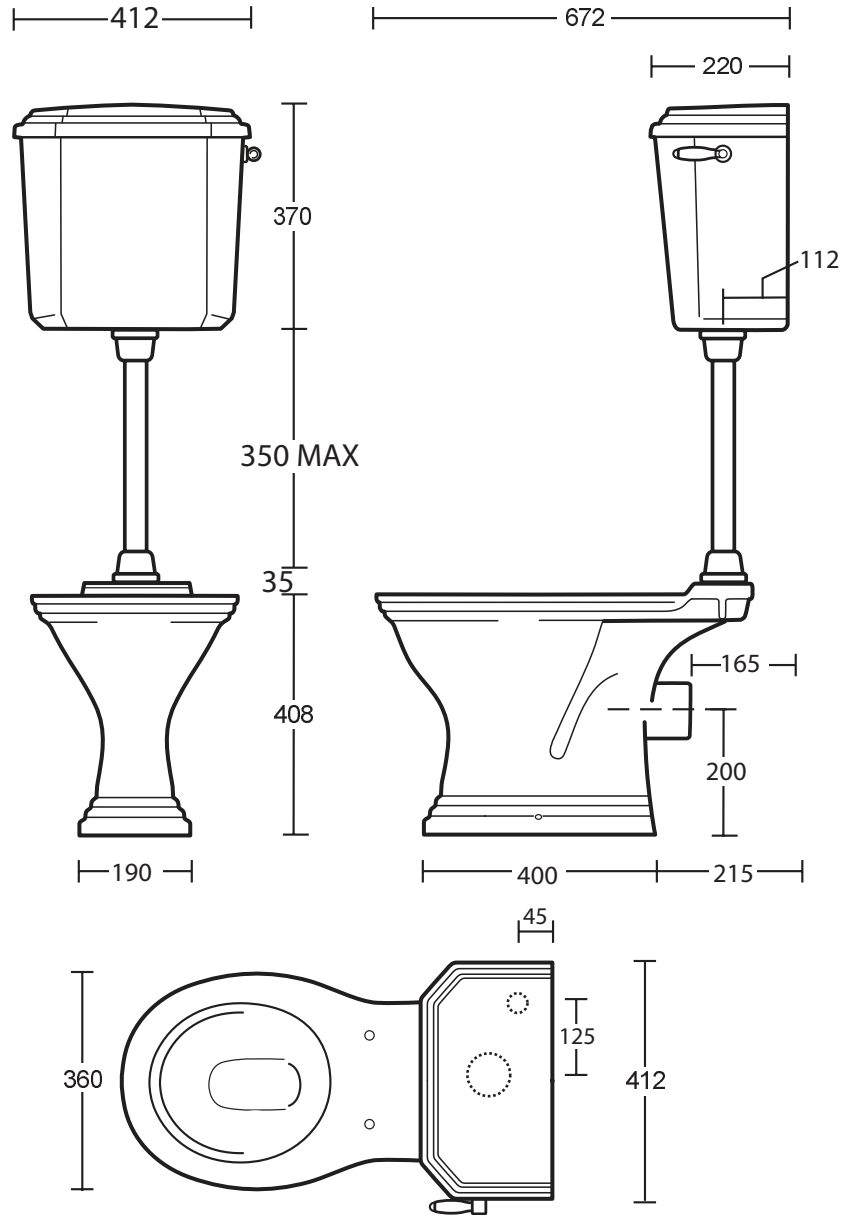

**Ceramic Collection**

Astoria Deco	Round bowl pan & low level cistern
--------------	------------------------------------

We recommend that all products are purchased with the assistance of a specialist bathroom retailer and always installed by an experienced installer who is a member of a recognized association. All sizes quoted are nominal: items may vary by plus or minus 2% against the figures quoted. When planning installations where dimensions are critical, it is essential that the space allowed for individual items is physically checked. Imperial Bathrooms can not be held liable for any costs associated with items not fitting in any given area. The contents of this statement are based on information correct at the time of publication. We reserve the right to make alterations and changes in product characteristics, fixing, packaging, operation etc at any time without notice.