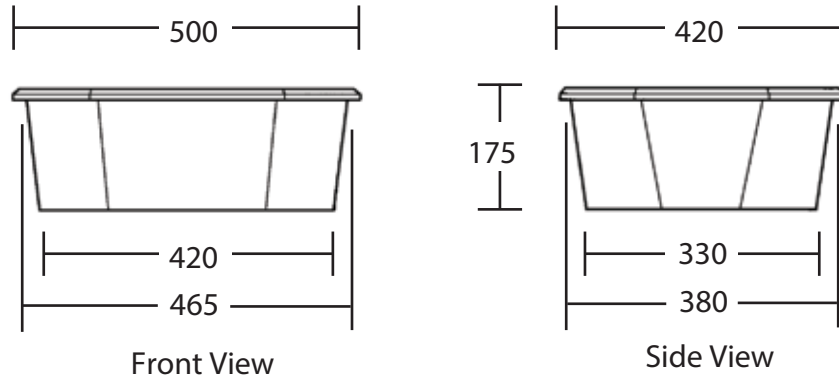

Ceramic Collection	
Astoria Deco	Inset basin (Drop in Basin)

Important: You should always check the basin prior to cutting any worktop - Imperial does not accept any liability for any incorrectly cut work tops