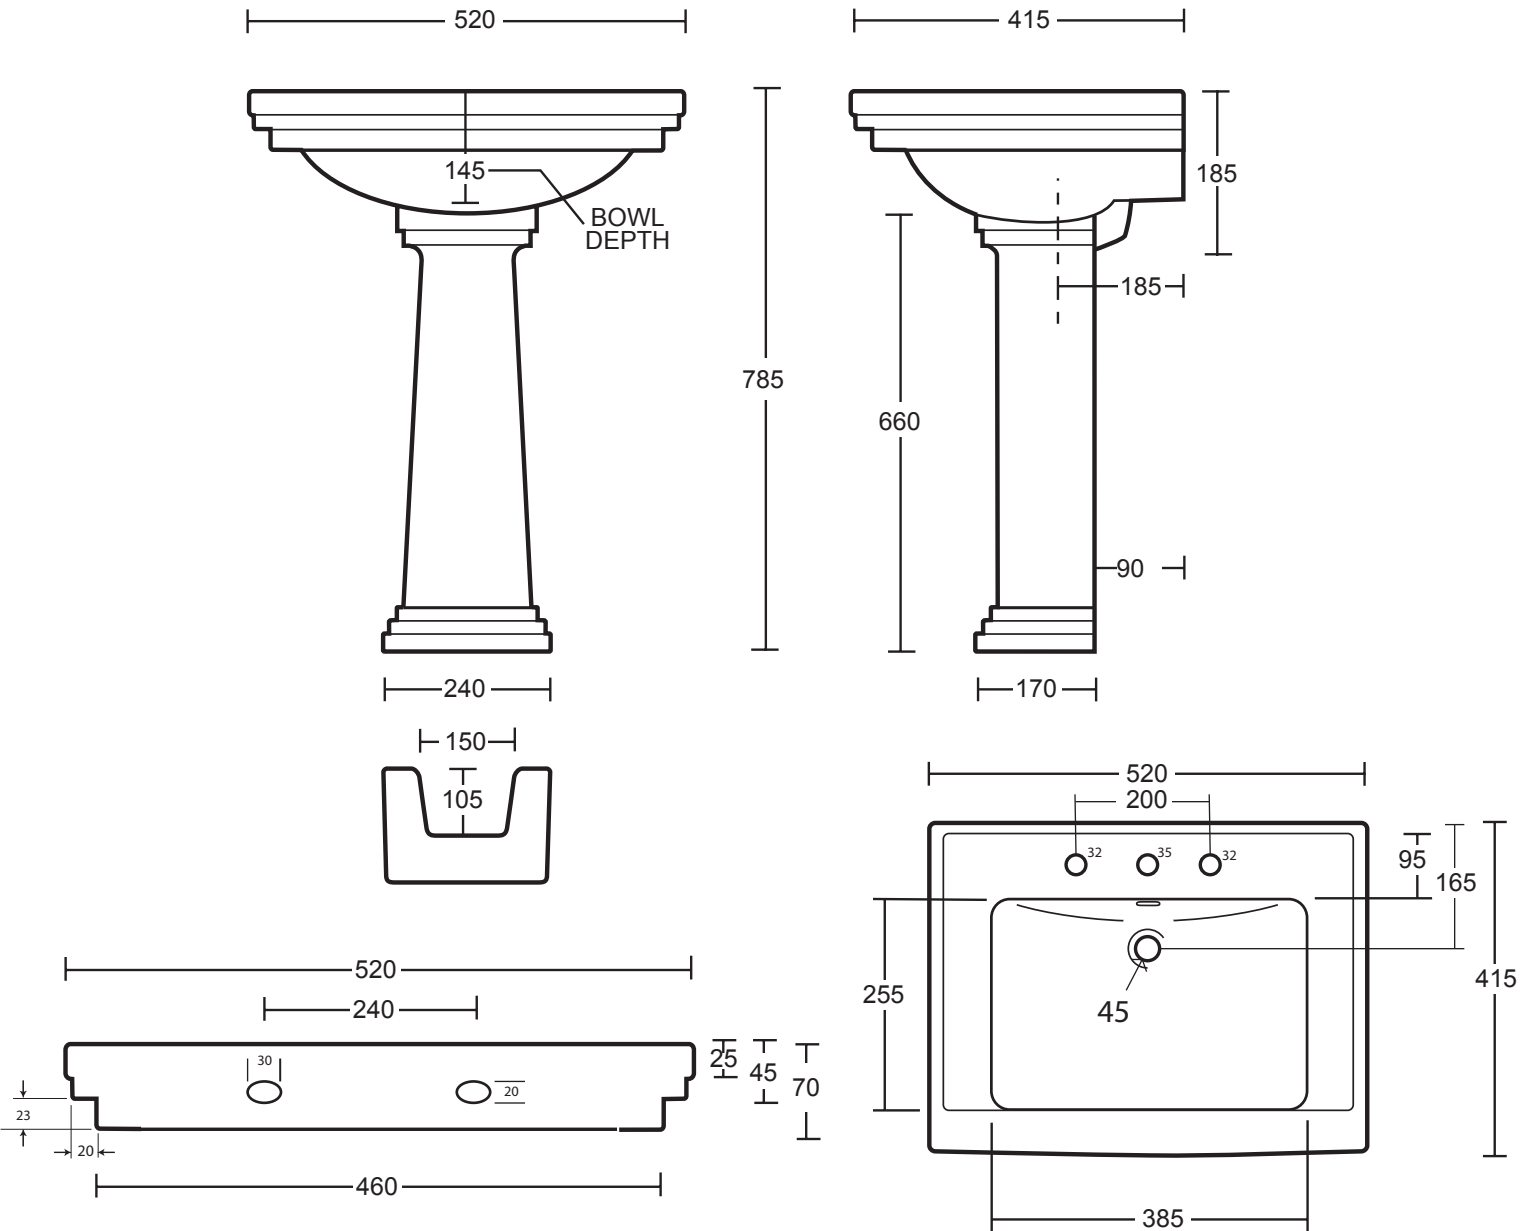

Ceramic Collection	
Astoria Deco	Small basin

We recommend that all products are purchased with the assistance of a specialist bathroom retailer and always installed by an experienced installer who is a member of a recognized association. All sizes quoted are nominal: items may vary by plus or minus 2% against the figures quoted. When planning installations where dimensions are critical, it is essential that the space allowed for individual items is physically checked. Imperial Bathrooms can not be held liable for any costs associated with items not fitting in any given area. The contents of this statement are based on information correct at the time of publication. We reserve the right to make alterations and changes in product characteristics, fixing, packaging, operation etc at any time without notice.