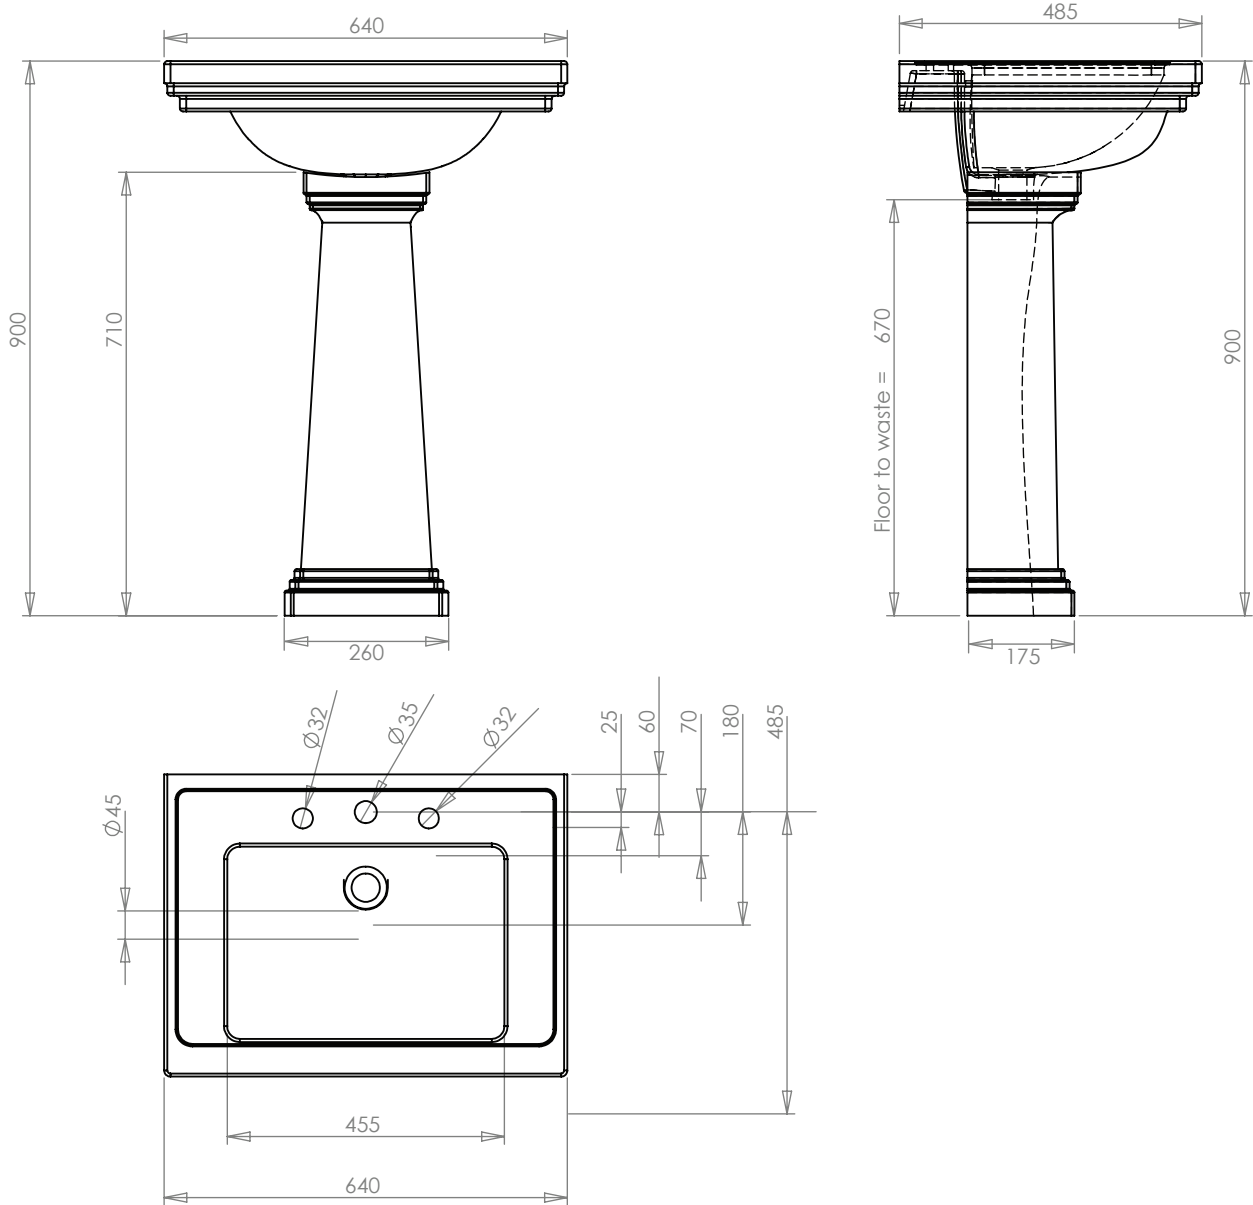

Ceramic Collection

Astoria Deco

Large Basin & Tall Pedestal

IMPORTANT NOTE: The pedestal as detailed in this drawing is a non standard product of increase height. If you require this taller version of our pedestal please ensure to order AD1PE01000T. This will enable our sales order teams to ensure you receive the correct product configuration.