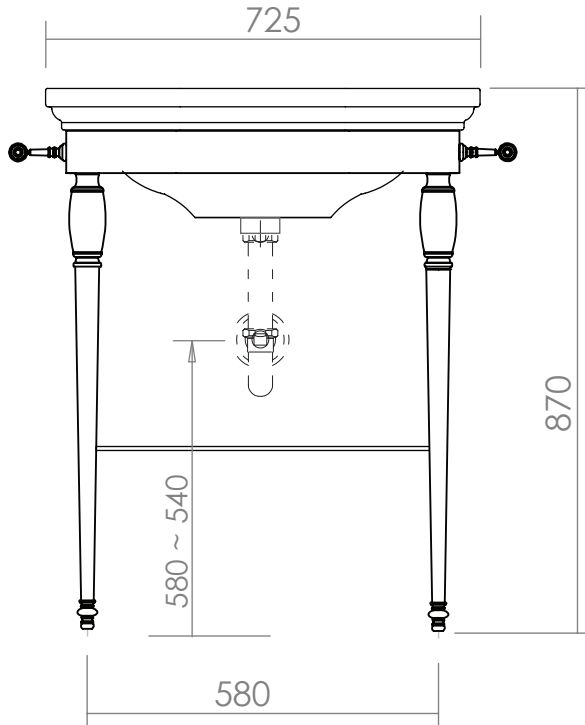

Basin Stands Collection

Carlyon	Basin Stand & P Trap
---------	----------------------

Note: The dimensions for the position of the waste hole in the wall should always be checked with the actual waste fitting. Different waste have different dimensions and these are for your guide purposes only