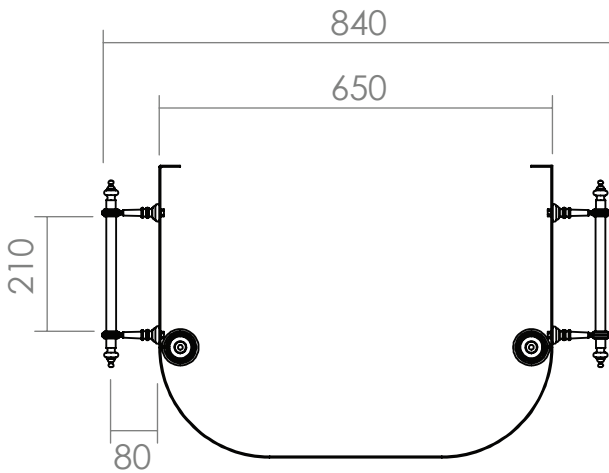

Basin Stands Collection

Carlyon	Basin Stand & P Trap
---------	----------------------

Note: The dimensions for the position of the waste hole in the wall should always be checked with the actual waste fitting. Different waste have different dimensions and these are for your guide purposes only