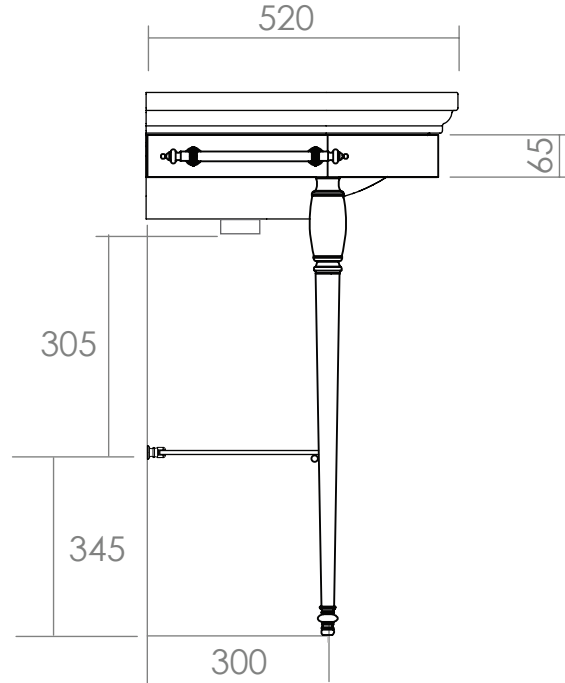

Basin Stands Collection

Carlyon	Basin Stand & P Trap
---------	----------------------

Note: The dimensions for the position of the waste hole in the wall should always be checked with the actual waste fitting. Different waste have different dimensions and these are for your guide purposes only