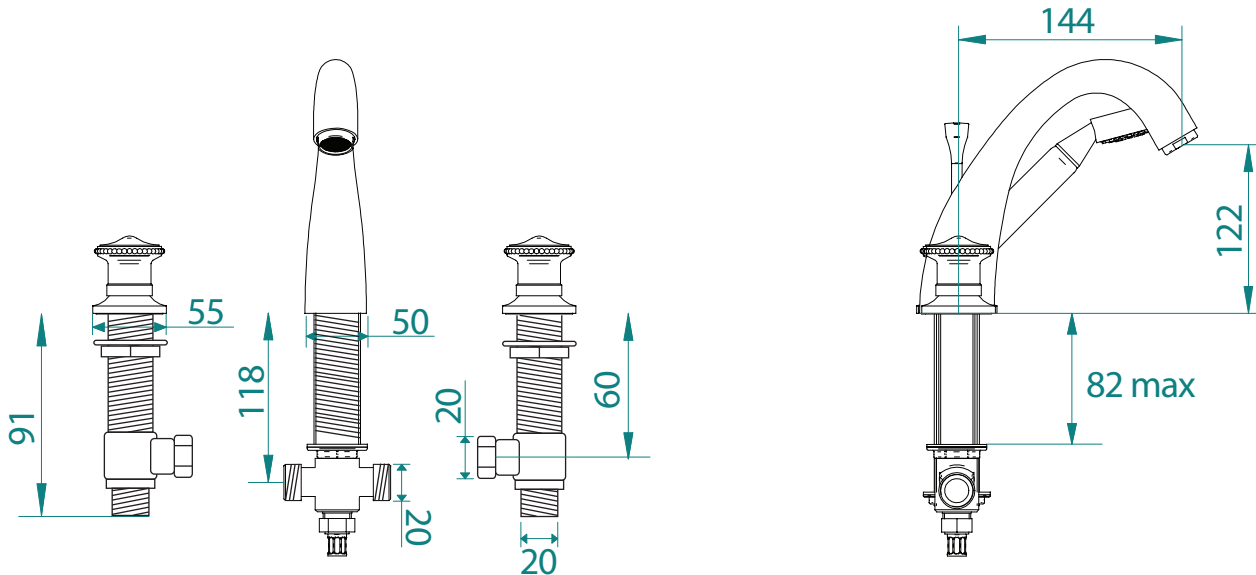

Classical Brassware Collection

Classical

3-hole basin mixer kit

All taps are High pressure / pumped systems

We recommend that all products are purchased with the assistance of a specialist bathroom retailer and always installed by an experienced installer who is a member of a recognized association. All sizes quoted are nominal: items may vary by plus or minus 2% against the figures quoted. When planning installations where dimensions are critical, it is essential that the space allowed for individual items is physically checked. Imperial Bathrooms can not be held liable for any costs associated with items not fitting in any given area. The contents of this statement are based on information correct at the time of publication. We reserve the right to make alterations and changes in product characteristics, fixing, packaging, operation etc at any time without notice.