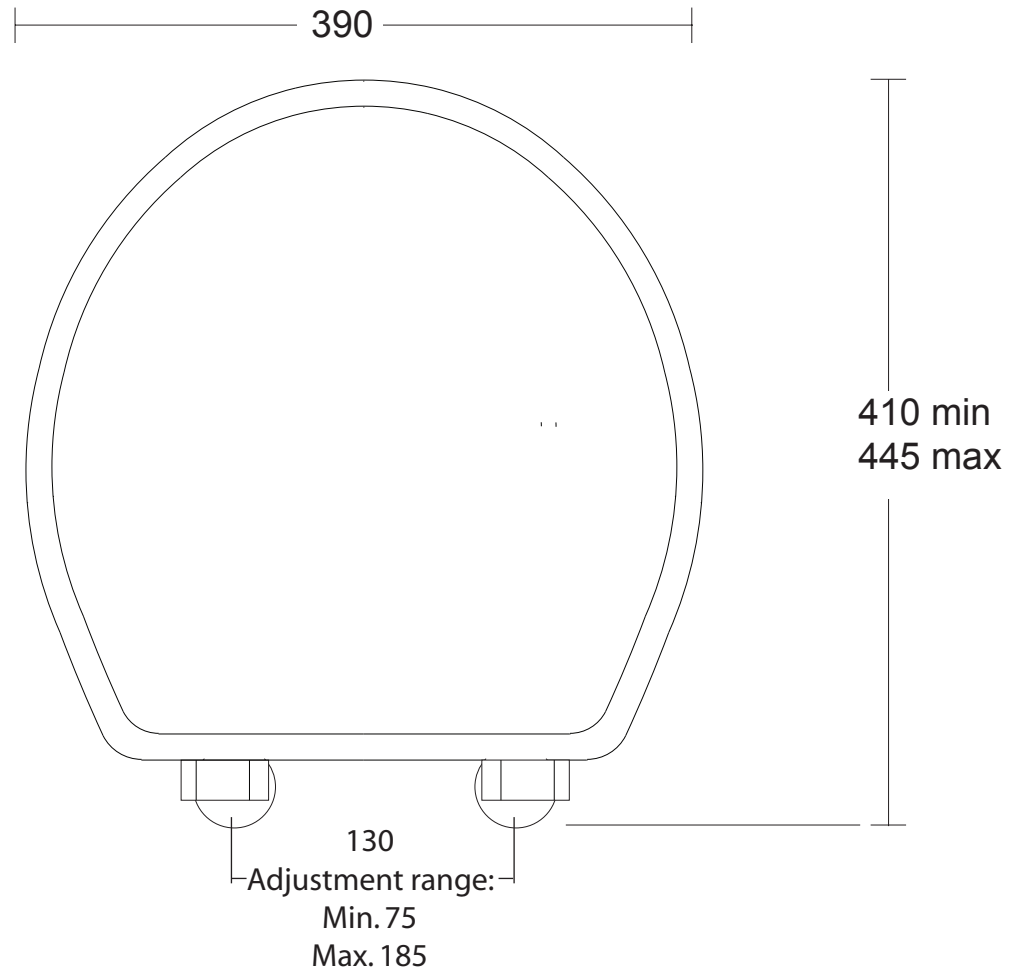

Toilet Seats	
Windsor	Soft Close

We recommend that all products are purchased with the assistance of a specialist bathroom retailer and always installed by an experienced installer who is a member of a recognized association. All sizes quoted are nominal: items may vary by plus or minus 2% against the figures quoted. When planning installations where dimensions are critical, it is essential that the space allowed for individual items is physically checked. Imperial Bathrooms can not be held liable for any costs associated with items not fitting in any given area. The contents of this statement are based on information correct at the time of publication. We reserve the right to make alterations and changes in product characteristics, fixing, packaging, operation etc at any time without notice.