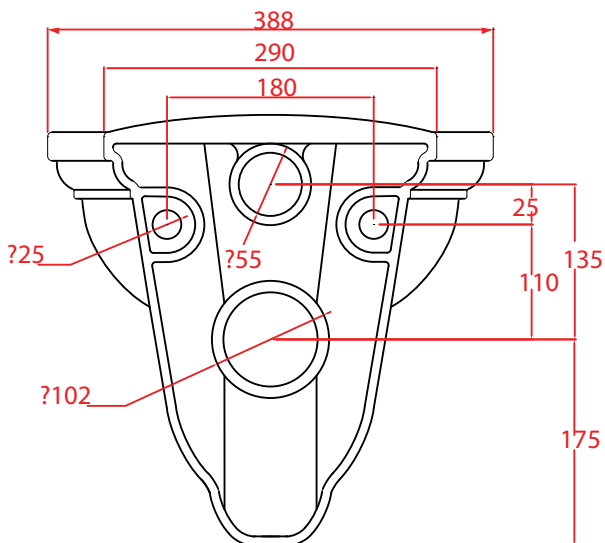

Ceramic Collection	
Carlyon	Wall Hung WC Pan

We recommend that all products are purchased with the assistance of a specialist bathroom retailer and always installed by an experienced installer who is a member of a recognized association. All sizes quoted are nominal: items may vary by plus or minus 2% against the figures quoted. When planning installations where dimensions are critical, it is essential that the space allowed for individual items is physically checked. Imperial Bathrooms can not be held liable for any costs associated with items not fitting in any given area. The contents of this statement are based on information correct at the time of publication. We reserve the right to make alterations and changes in product characteristics, fixing, packaging, operation etc at any time without notice.