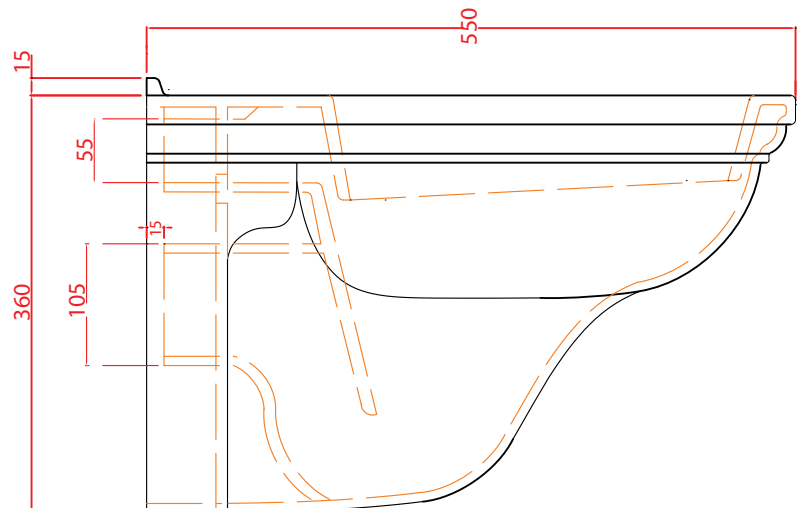

Ceramic Collection	
Carlyon	Wall Hung WC Pan

We recommend that all products are purchased with the assistance of a specialist bathroom retailer and always installed by an experienced installer who is a member of a recognized association. All sizes quoted are nominal: items may vary by plus or minus 2% against the figures quoted. When planning installations where dimensions are critical, it is essential that the space allowed for individual items is physically checked. Imperial Bathrooms can not be held liable for any costs associated with items not fitting in any given area. The contents of this statement are based on information correct at the time of publication. We reserve the right to make alterations and changes in product characteristics, fixing, packaging, operation etc at any time without notice.