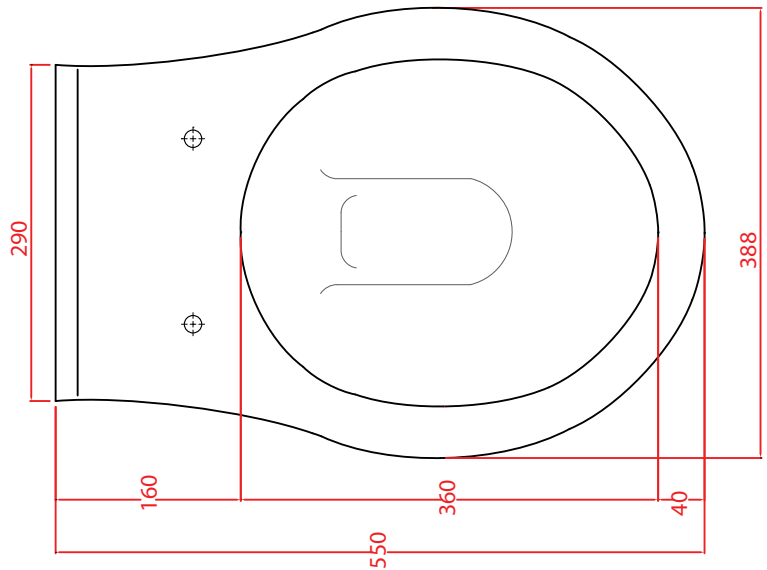

Ceramic Collection	
Carlyon	Wall Hung WC Pan

We recommend that all products are purchased with the assistance of a specialist bathroom retailer and always installed by an experienced installer who is a member of a recognized association. All sizes quoted are nominal: items may vary by plus or minus 2% against the figures quoted. When planning installations where dimensions are critical, it is essential that the space allowed for individual items is physically checked. Imperial Bathrooms can not be held liable for any costs associated with items not fitting in any given area. The contents of this statement are based on information correct at the time of publication. We reserve the right to make alterations and changes in product characteristics, fixing, packaging, operation etc at any time without notice.