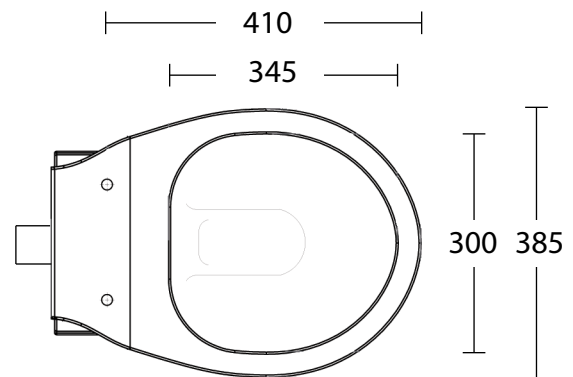

Ceramic Collection	
Carlyon	BTW Pan

platform to inlet = 45mm
 platform to outlet = 215mm
 (add 20mm to both of these dimensions to include upstand.)

top of pan to inlet - 45mm
 floor to inlet - 355mm

We recommend that all products are purchased with the assistance of a specialist bathroom retailer and always installed by an experienced installer who is a member of a recognized association. All sizes quoted are nominal: items may vary by plus minus 2% against the figures quoted. When planning installations where dimensions are critical, it is essential that the space allowed for individual items is physically checked. Imperial Bathrooms cannot be held liable for any costs associated with item not fitting in any given area. The contents of this statement are based on information correct at the time of publication. We reserve the right to make alterations and changes in product characteristics, fixing, packaging, operation etc. at any time without notice.