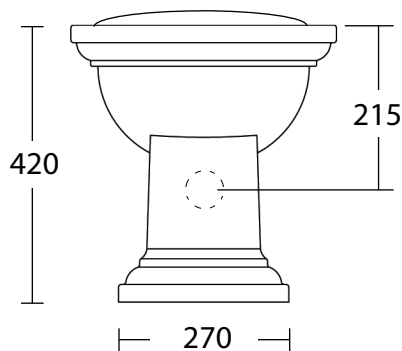

Ceramic Collection	
Carlyon	BTW Pan

platform to inlet = 45mm
 platform to outlet = 215mm
 (add 20mm to both of these dimensions to include upstand.)

top of pan to inlet - 45mm
 floor to inlet - 355mm

We recommend that all products are purchased with the assistance of a specialist bathroom retailer and always installed by an experienced installer who is a member of a recognized association. All sizes quoted are nominal: items may vary by plus minus 2% against the figures quoted. When planning installations where dimensions are critical, it is essential that the space allowed for individual items is physically checked. Imperial Bathrooms cannot be held liable for any costs associated with item not fitting in any given area. The contents of this statement are based on information correct at the time of publication. We reserve the right to make alterations and changes in product characteristics, fixing, packaging, operation etc. at any time without notice.