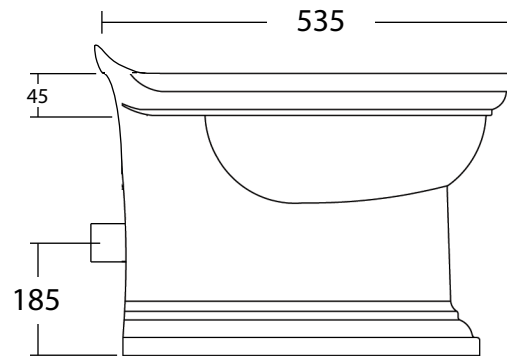

Ceramic Collection	
Carlyon	BTW Pan

platform to inlet = 45mm
 platform to outlet = 215mm
 (add 20mm to both of these dimensions to include upstand.)

top of pan to inlet - 45mm
 floor to inlet - 355mm

We recommend that all products are purchased with the assistance of a specialist bathroom retailer and always installed by an experienced installer who is a member of a recognized association. All sizes quoted are nominal: items may vary by plus minus 2% against the figures quoted. When planning installations where dimensions are critical, it is essential that the space allowed for individual items is physically checked. Imperial Bathrooms cannot be held liable for any costs associated with item not fitting in any given area. The contents of this statement are based on information correct at the time of publication. We reserve the right to make alterations and changes in product characteristics, fixing, packaging, operation etc. at any time without notice.