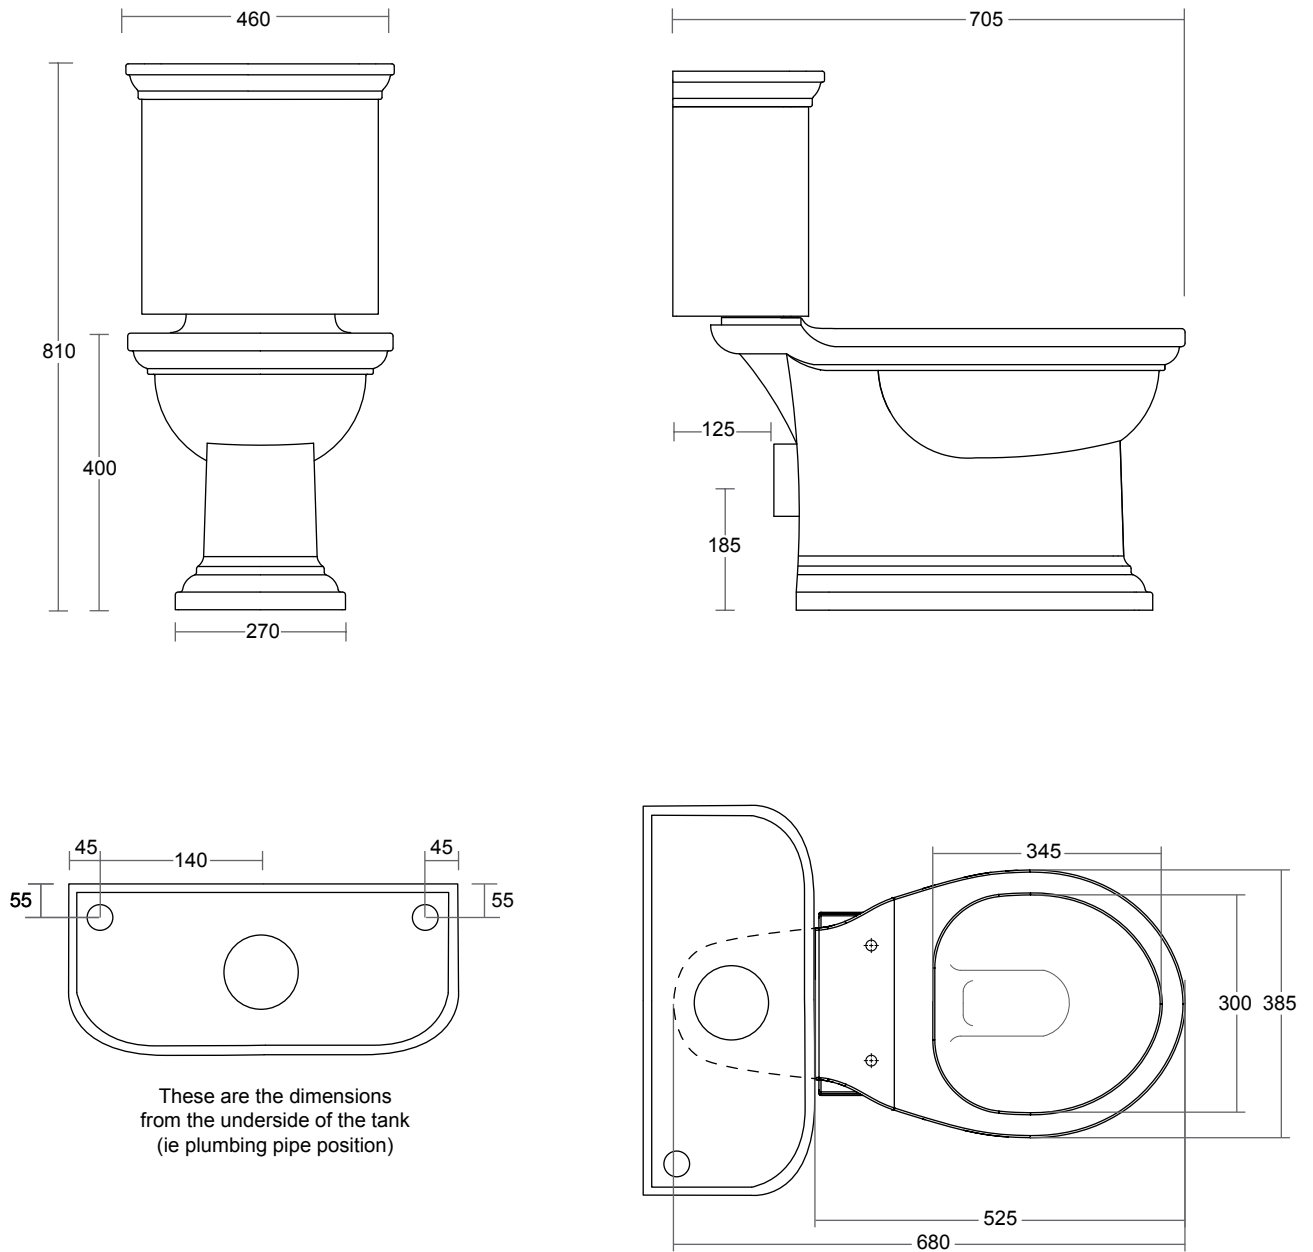

Ceramic Collection

Carlyon

Close Coupled WC Pan

We recommend that all products are purchased with the assistance of a specialist bathroom retailer and always installed by an experienced installer who is a member of a recognized association. All sizes quoted are nominal: items may vary by plus minus 2% against the figures quoted. When planning installations where dimensions are critical, it is essential that the space allowed for individual items is physically checked. Imperial Bathrooms cannot be held liable for any costs associated with item not fitting in any given area. The contents of this statement are based on information correct at the time of publication. We reserve the right to make alterations and changes in product characteristics, fixing, packaging, operation etc. at any time without notice.