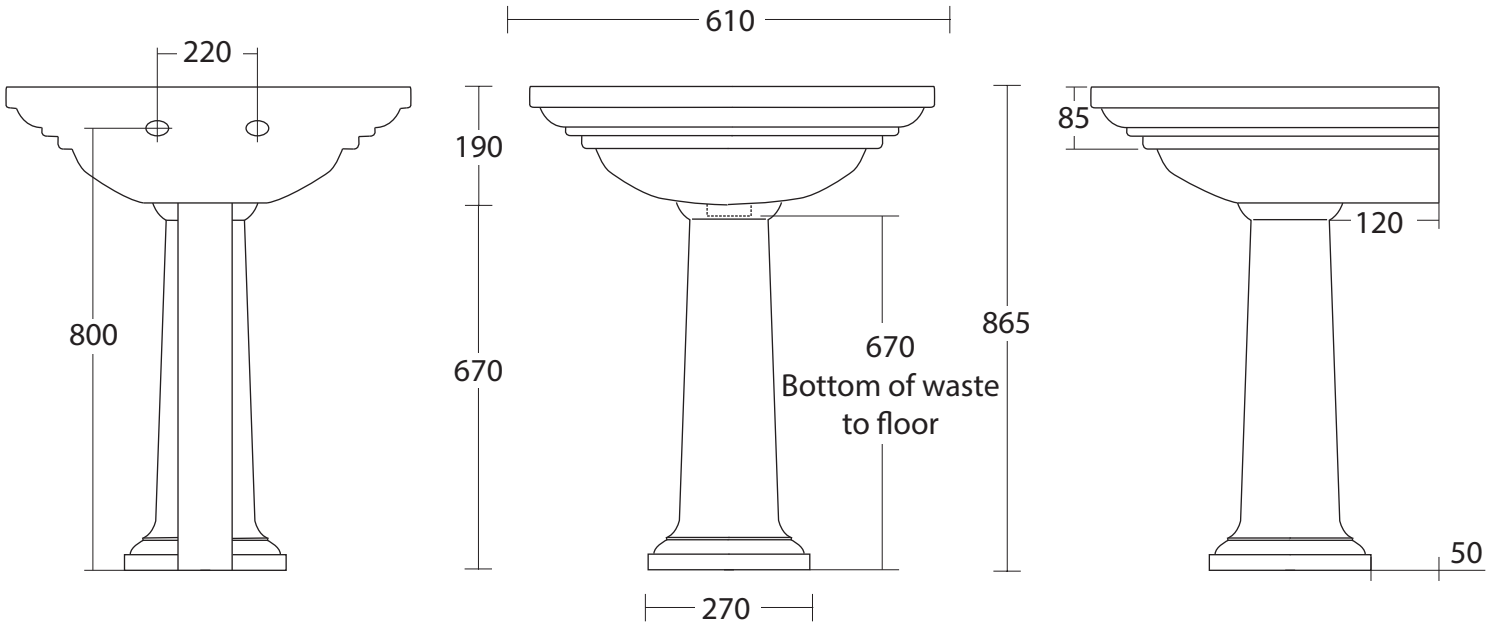

Ceramic Collection	
Carlyon	Medium Basin & Pedestal

Stock codes - CR1MB1030  
CR1MB2030  
CR1MB3030

We recommend that all products are purchased with the assistance of a specialist bathroom retailer and always installed by an experienced installer who is a member of a recognized association. All sizes quoted are nominal: items may vary by plus or minus 2% against the figures quoted. When planning installations where dimensions are critical, it is essential that the space allowed for individual items is physically checked. Imperial Bathrooms can not be held liable for any costs associated with items not fitting in any given area. The contents of this statement are based on information correct at the time of publication. We reserve the right to make alterations and changes in product characteristics, fixing, packaging, operation etc at any time without notice.