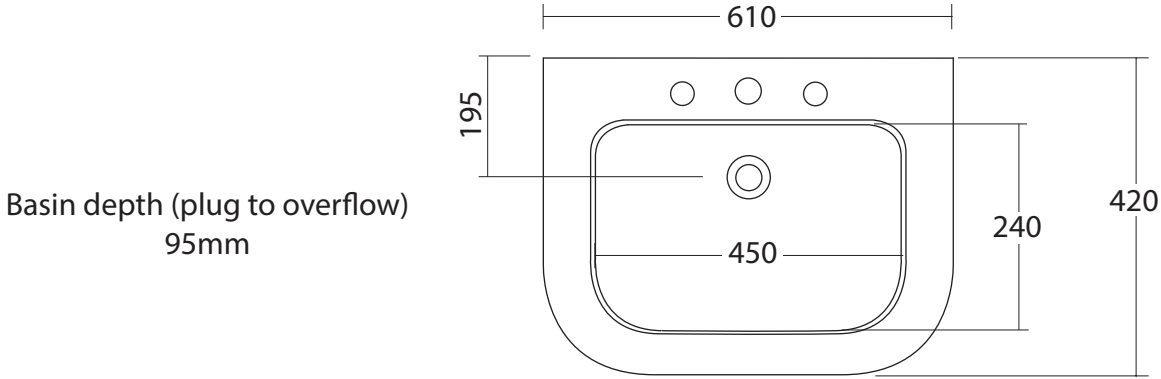

Ceramic Collection	
Carlyon	Medium Basin & Pedestal

Stock codes - CR1MB1030  
CR1MB2030  
CR1MB3030

We recommend that all products are purchased with the assistance of a specialist bathroom retailer and always installed by an experienced installer who is a member of a recognized association. All sizes quoted are nominal: items may vary by plus or minus 2% against the figures quoted. When planning installations where dimensions are critical, it is essential that the space allowed for individual items is physically checked. Imperial Bathrooms can not be held liable for any costs associated with items not fitting in any given area. The contents of this statement are based on information correct at the time of publication. We reserve the right to make alterations and changes in product characteristics, fixing, packaging, operation etc at any time without notice.