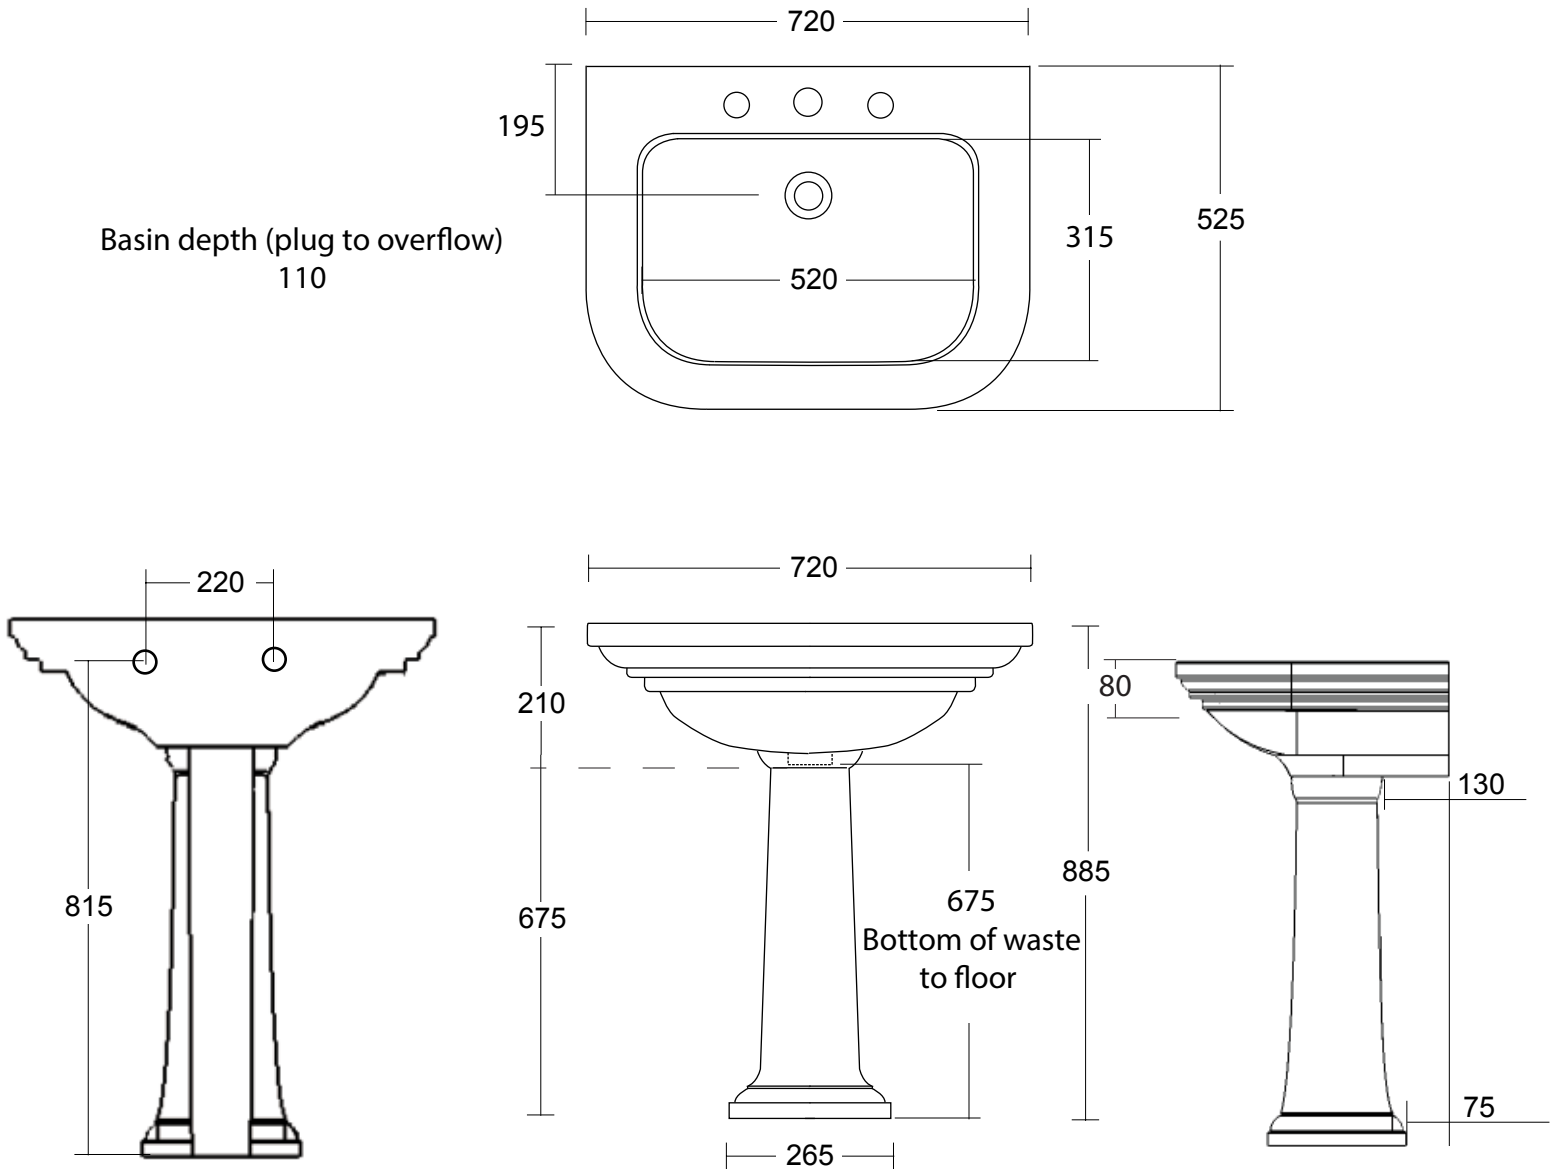

Ceramic Collection	
Carlyon	Large Basin & Pedestal

We recommend that all products are purchased with the assistance of a specialist bathroom retailer and always installed by an experienced installer who is a member of a recognized association. All sizes quoted are nominal: items may vary by plus or minus 2% against the figures quoted. When planning installations where dimensions are critical, it is essential that the space allowed for individual items is physically checked. Imperial Bathrooms can not be held liable for any costs associated with items not fitting in any given area. The contents of this statement are based on information correct at the time of publication. We reserve the right to make alterations and changes in product characteristics, fixing, packaging, operation etc at any time without notice.