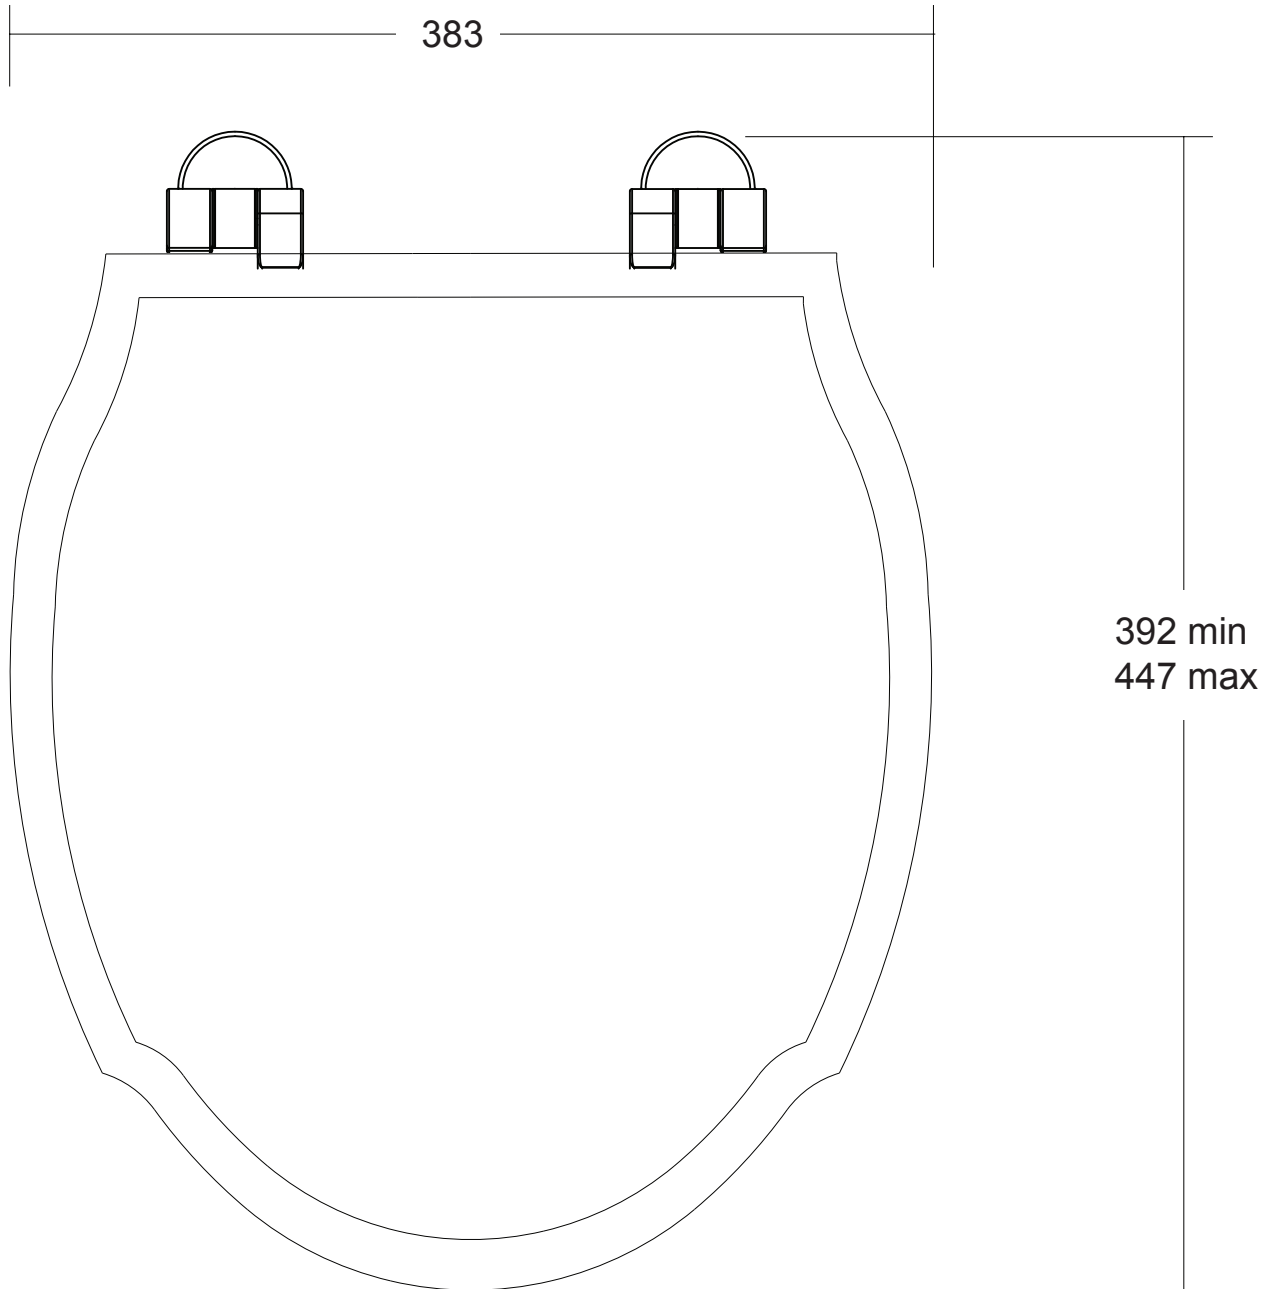

Toilet Seats	
Westminster	Soft close Hinge

We recommend that all products are purchased with the assistance of a specialist bathroom retailer and always installed by an experienced installer who is a member of a recognized association. All sizes quoted are nominal: items may vary by plus or minus 2% against the figures quoted. When planning installations where dimensions are critical, it is essential that the space allowed for individual items is physically checked. Imperial Bathrooms can not be held liable for any costs associated with items not fitting in any given area. The contents of this statement are based on information correct at the time of publication. We reserve the right to make alterations and changes in product characteristics, fixing, packaging, operation etc at any time without notice.