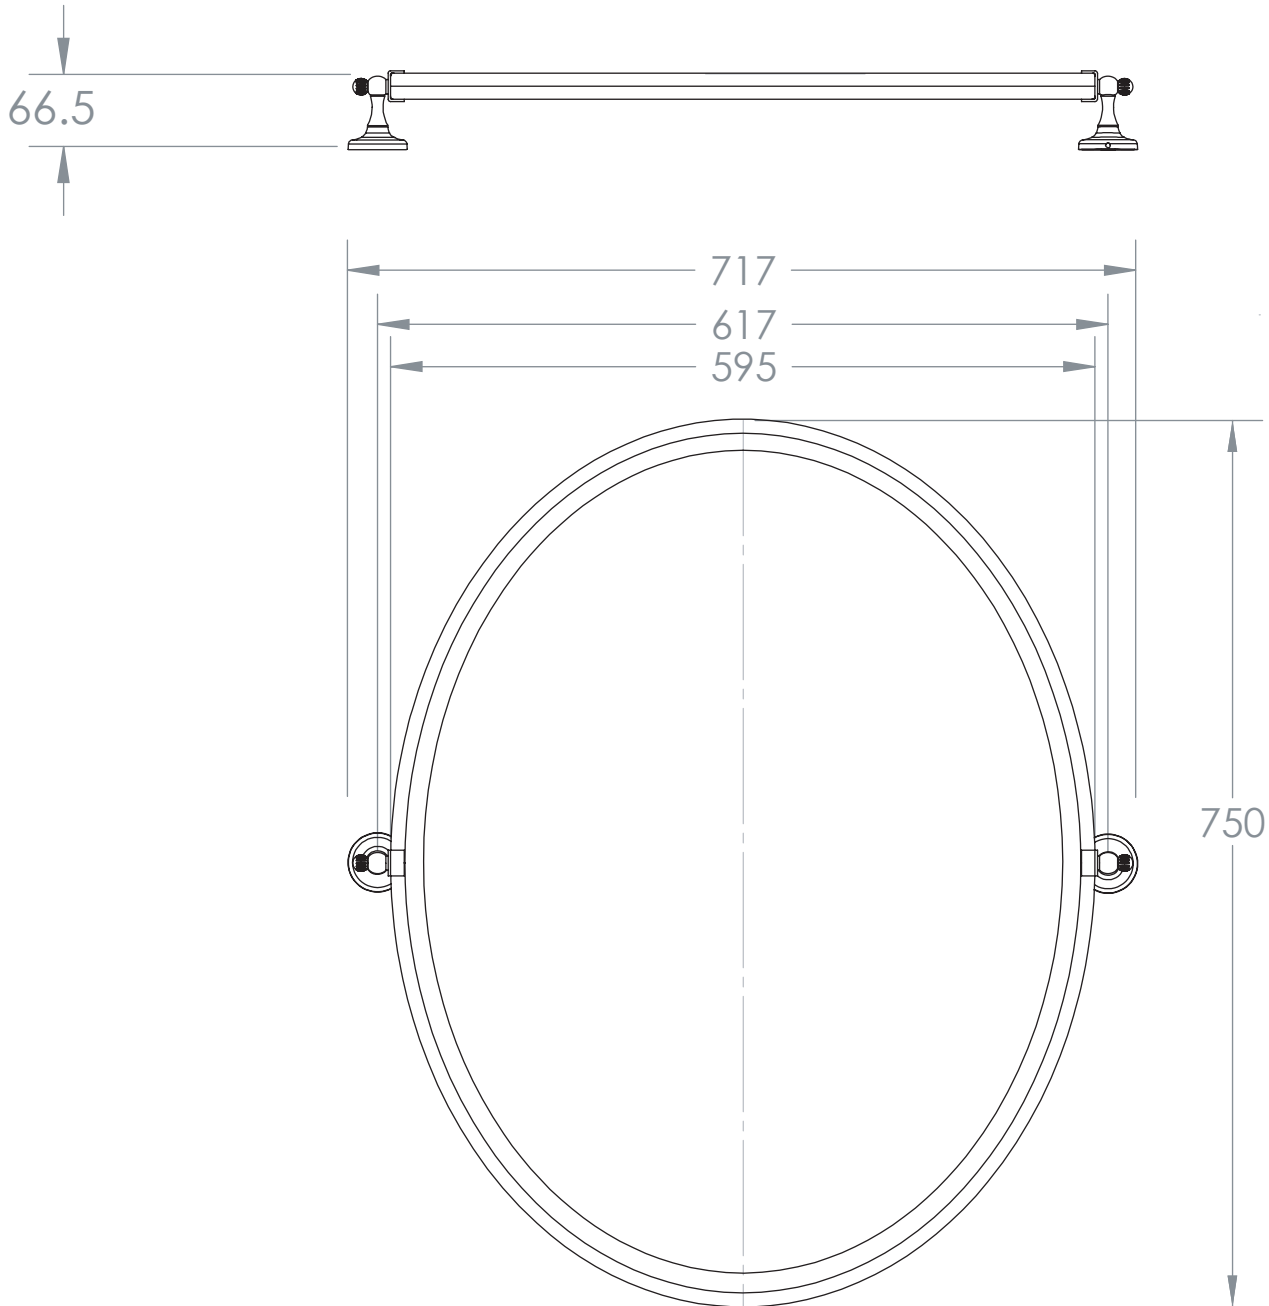

Luxury Mirrors Collection	
Luxury Mirror	Jules

We recommend that all products are purchased with the assistance of a specialist bathroom retailer and always installed by an experienced installer who is a member of a recognized association. All sizes quoted are nominal: items may vary by plus minus 2% against the figures quoted. When planning installations where dimensions are critical, it is essential that the space allowed for individual items is physically checked. Imperial Bathrooms cannot be held liable for any costs associated with item not fitting in any given area. The contents of this statement are based on information correct at the time of publication. We reserve the right to make alterations and changes in product characteristics, fixing, packaging, operation etc. at any time without notice.