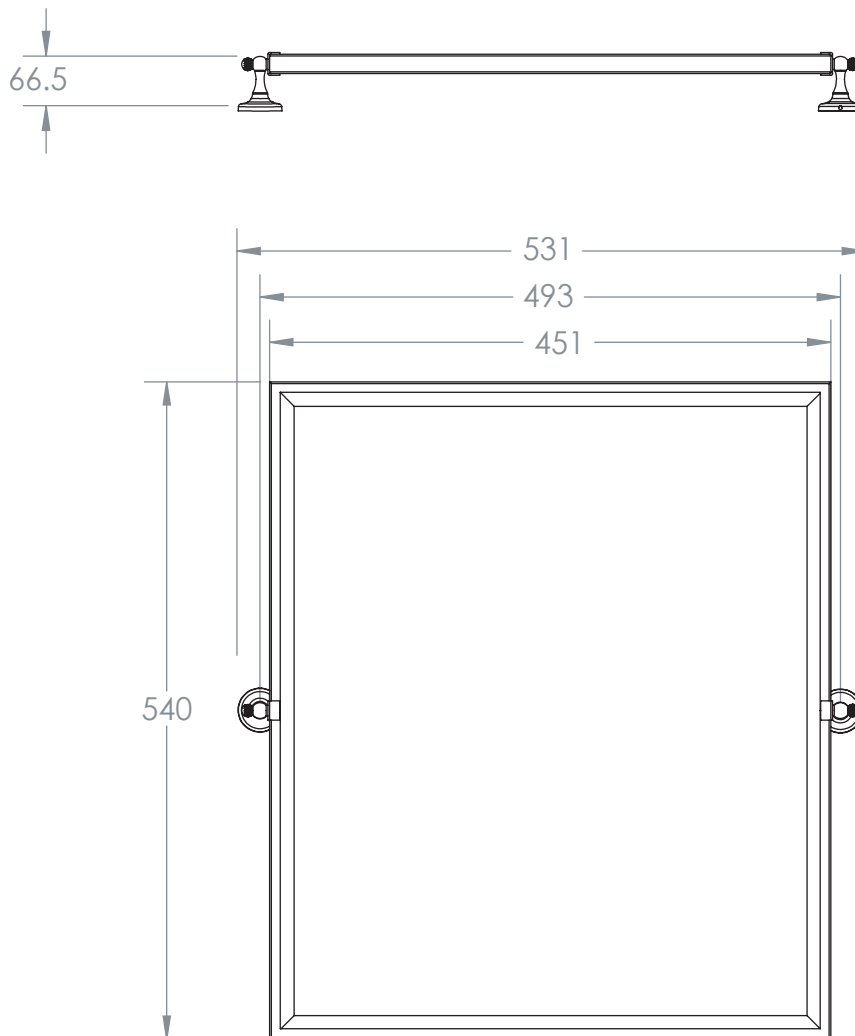

Luxury Mirrors Collection	
Luxury Mirror	William

Stock Code - Chrome XLU0035100
 Gold XLU0035200
 Polished Nickel XLU0035300

We recommend that all products are purchased with the assistance of a specialist bathroom retailer and always installed by an experienced installer who is a member of a recognized association. All sizes quoted are nominal: items may vary by plus minus 2% against the figures quoted. When planning installations where dimensions are critical, it is essential that the space allowed for individual items is physically checked. Imperial Bathrooms cannot be held liable for any costs associated with item not fitting in any given area. The contents of this statement are based on information correct at the time of publication. We reserve the right to make alterations and changes in product characteristics, fixing, packaging, operation etc. at any time without notice.