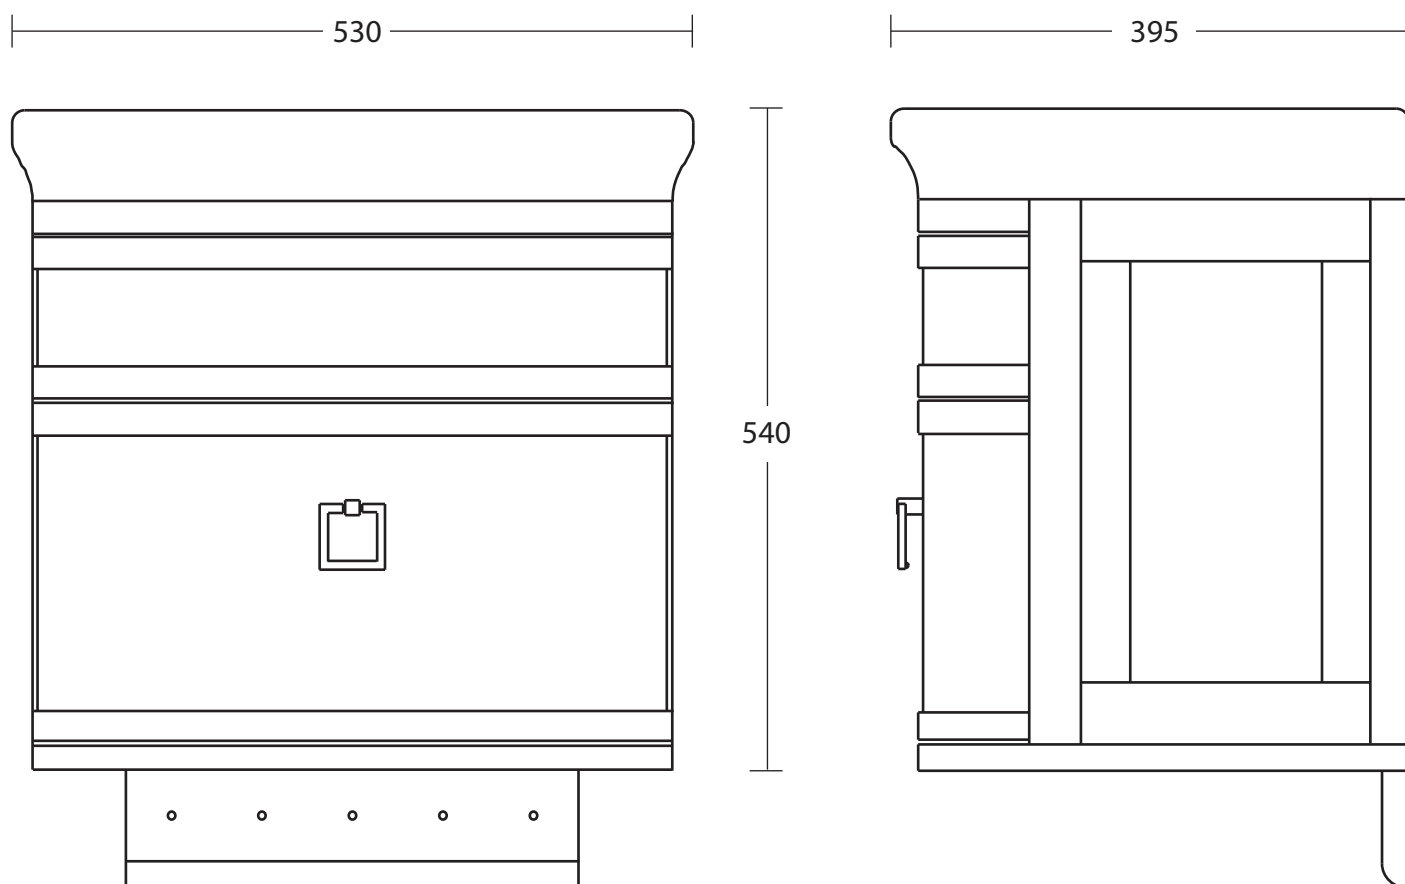

Furniture Collection	
Verona	Cloak Basin Unit

We recommend that all products are purchased with the assistance of a specialist bathroom retailer and always installed by an experienced installer who is a member of a recognized association. All sizes quoted are nominal: items may vary by plus or minus 2% against the figures quoted. When planning installations where dimensions are critical, it is essential that the space allowed for individual items is physically checked. Imperial Bathrooms can not be held liable for any costs associated with items not fitting in any given area. The contents of this statement are based on information correct at the time of publication. We reserve the right to make alterations and changes in product characteristics, fixing, packaging, operation etc at any time without notice.