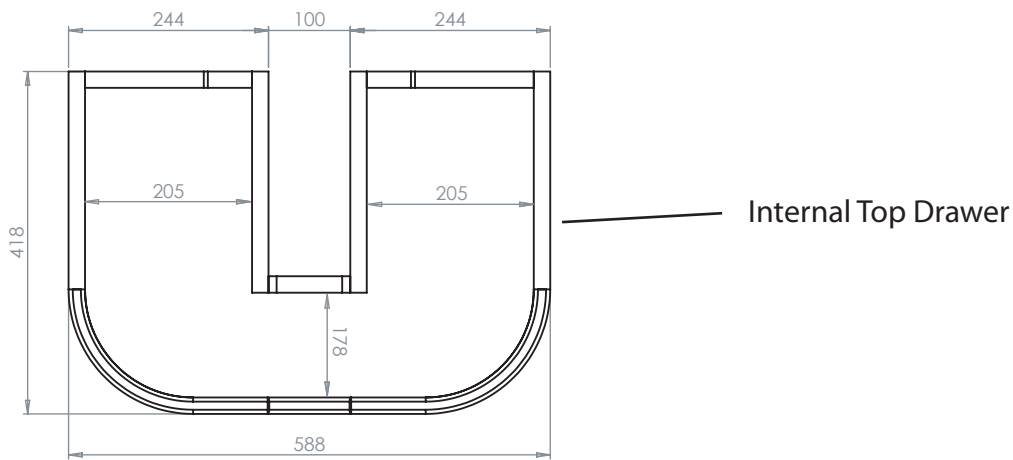

| Furniture Collection | |
|----------------------|--------------------------------|
| Carlyon/roseland | 2 drawer wall hung vanity unit |

We recommend that all products are purchased with the assistance of a specialist bathroom retailer and always installed by an experienced installer who is a member of a recognized association. All sizes quoted are nominal: items may vary by plus or minus 2% against the figures quoted. When planning installations where dimensions are critical, it is essential that the space allowed for individual items is physically checked. Imperial Bathrooms can not be held liable for any costs associated with items not fitting in any given area. The contents of this statement are based on information correct at the time of publication. We reserve the right to make alterations and changes in product characteristics, fixing, packaging, operation etc at any time without notice.