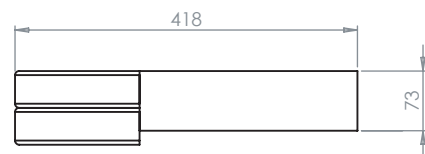

| Furniture Collection | |
|----------------------|--------------------------------|
| Carlyon/roseland | 2 drawer wall hung vanity unit |

We recommend that all products are purchased with the assistance of a specialist bathroom retailer and always installed by an experienced installer who is a member of a recognized association. All sizes quoted are nominal: items may vary by plus or minus 2% against the figures quoted. When planning installations where dimensions are critical, it is essential that the space allowed for individual items is physically checked. Imperial Bathrooms can not be held liable for any costs associated with items not fitting in any given area. The contents of this statement are based on information correct at the time of publication. We reserve the right to make alterations and changes in product characteristics, fixing, packaging, operation etc at any time without notice.