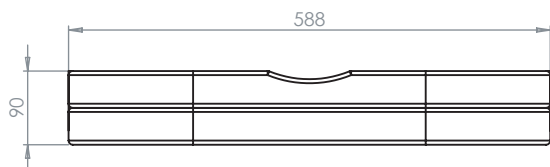

| Furniture Collection | |
|----------------------|--------------------------------|
| Carlyon/roseland | 2 drawer wall hung vanity unit |

We recommend that all products are purchased with the assistance of a specialist bathroom retailer and always installed by an experienced installer who is a member of a recognized association. All sizes quoted are nominal: items may vary by plus or minus 2% against the figures quoted. When planning installations where dimensions are critical, it is essential that the space allowed for individual items is physically checked. Imperial Bathrooms can not be held liable for any costs associated with items not fitting in any given area. The contents of this statement are based on information correct at the time of publication. We reserve the right to make alterations and changes in product characteristics, fixing, packaging, operation etc at any time without notice.